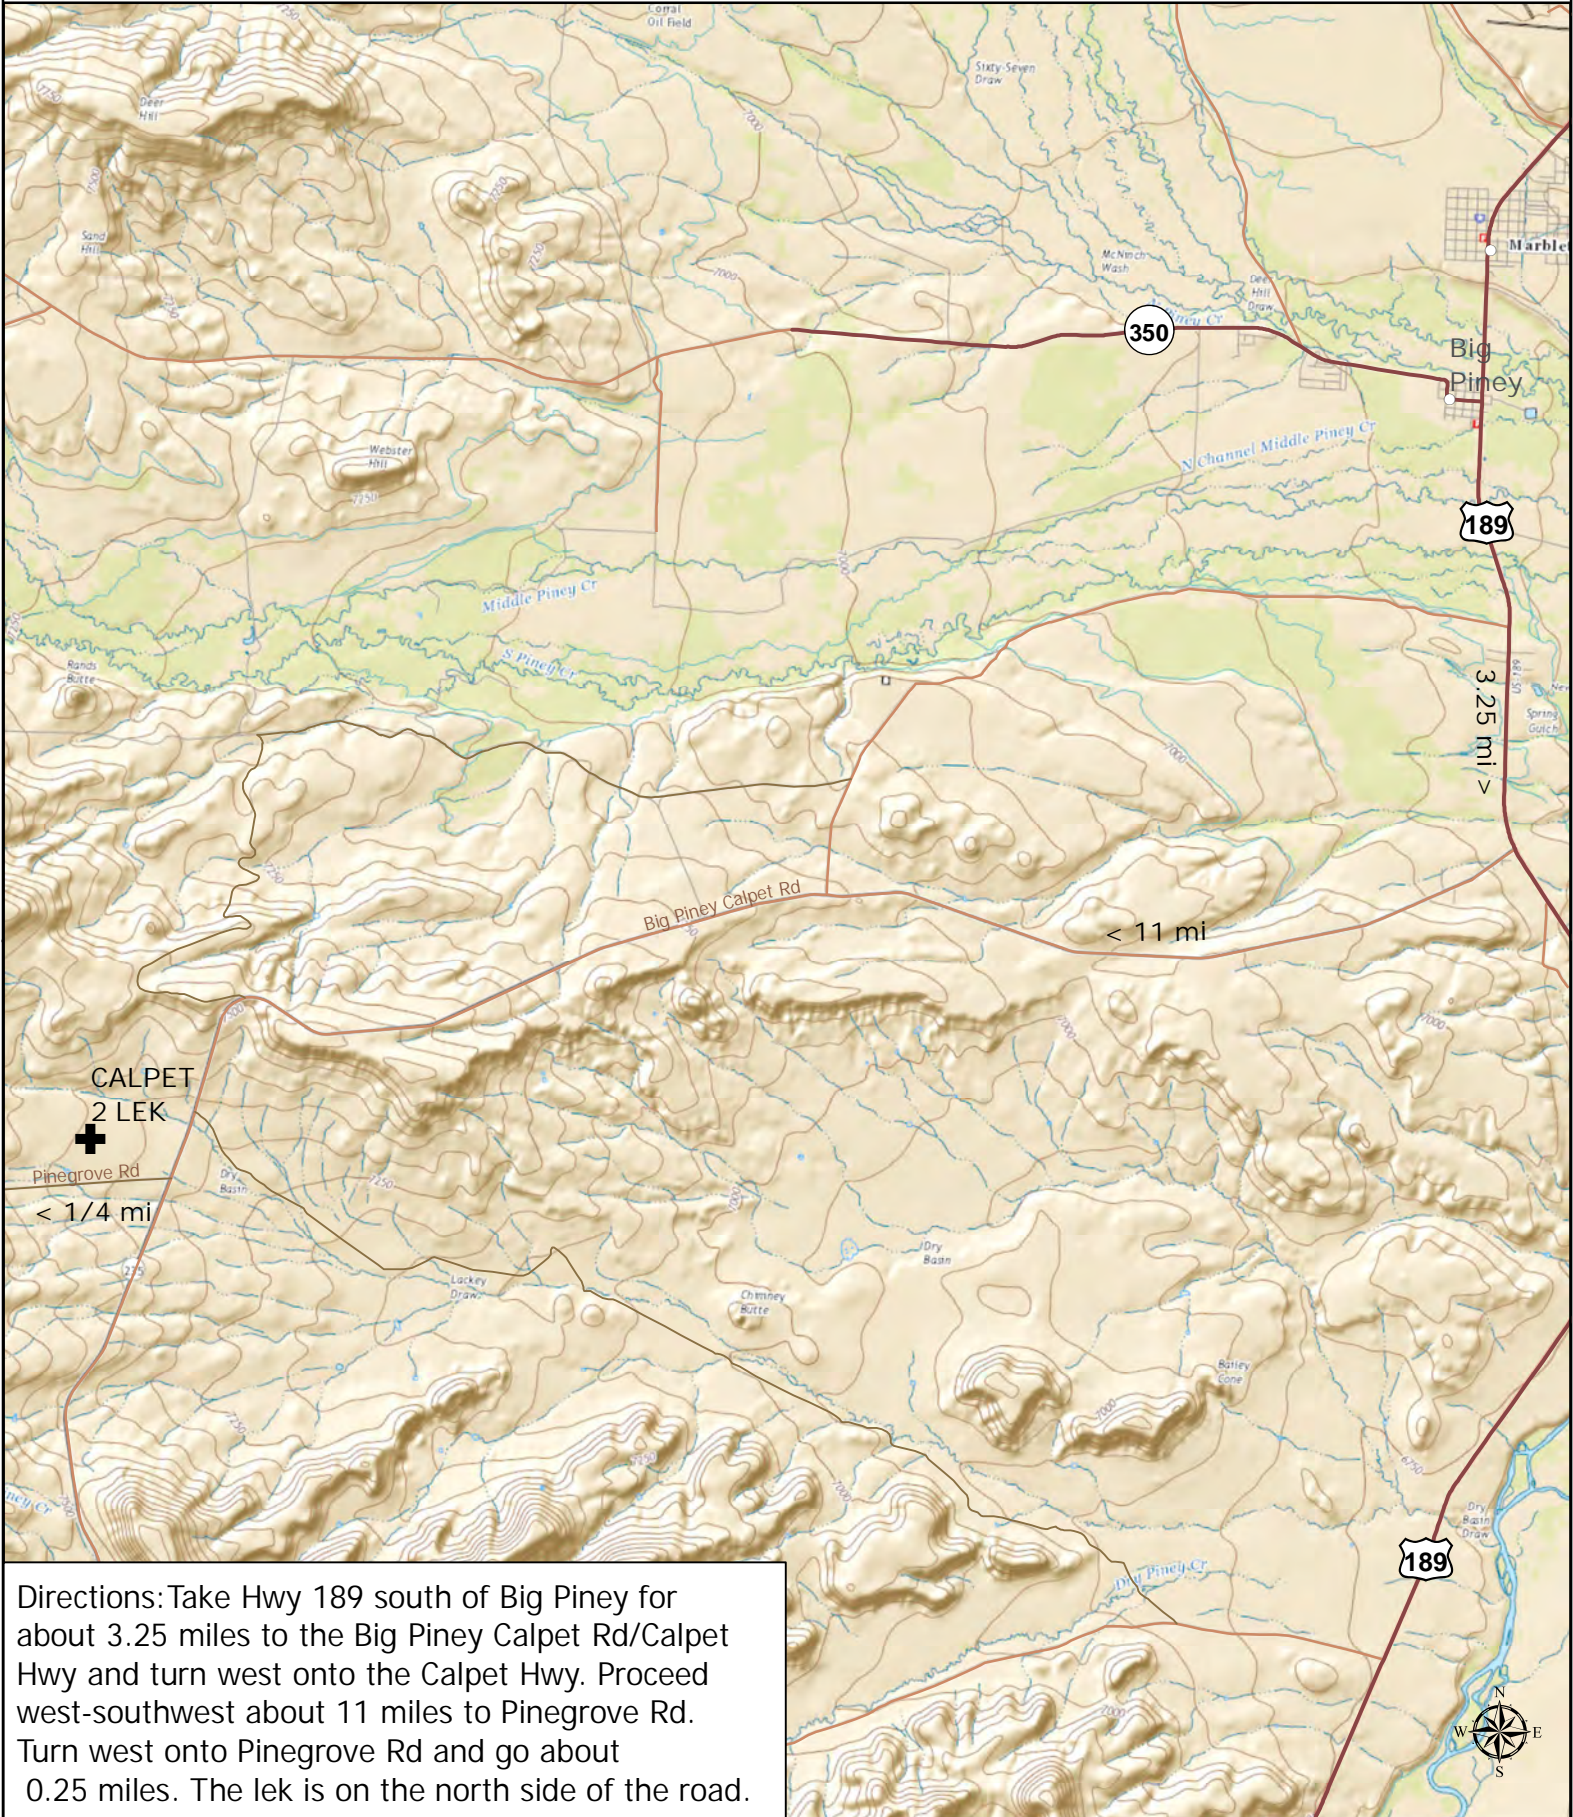

# Calpet 2 Lek in Sublette County

Directions: Take Hwy 189 south of Big Piney for about 3.25 miles to the Big Piney Calpet Rd/Calpet Hwy and turn west onto the Calpet Hwy. Proceed west-southwest about 11 miles to Pinegrove Rd. Turn west onto Pinegrove Rd and go about 0.25 miles. The lek is on the north side of the road.

Nyssa Whitford  
Sage-Grouse GIS Analyst  
Lander Regional Office  
01.24.17

➤ Viewing Guide Lek