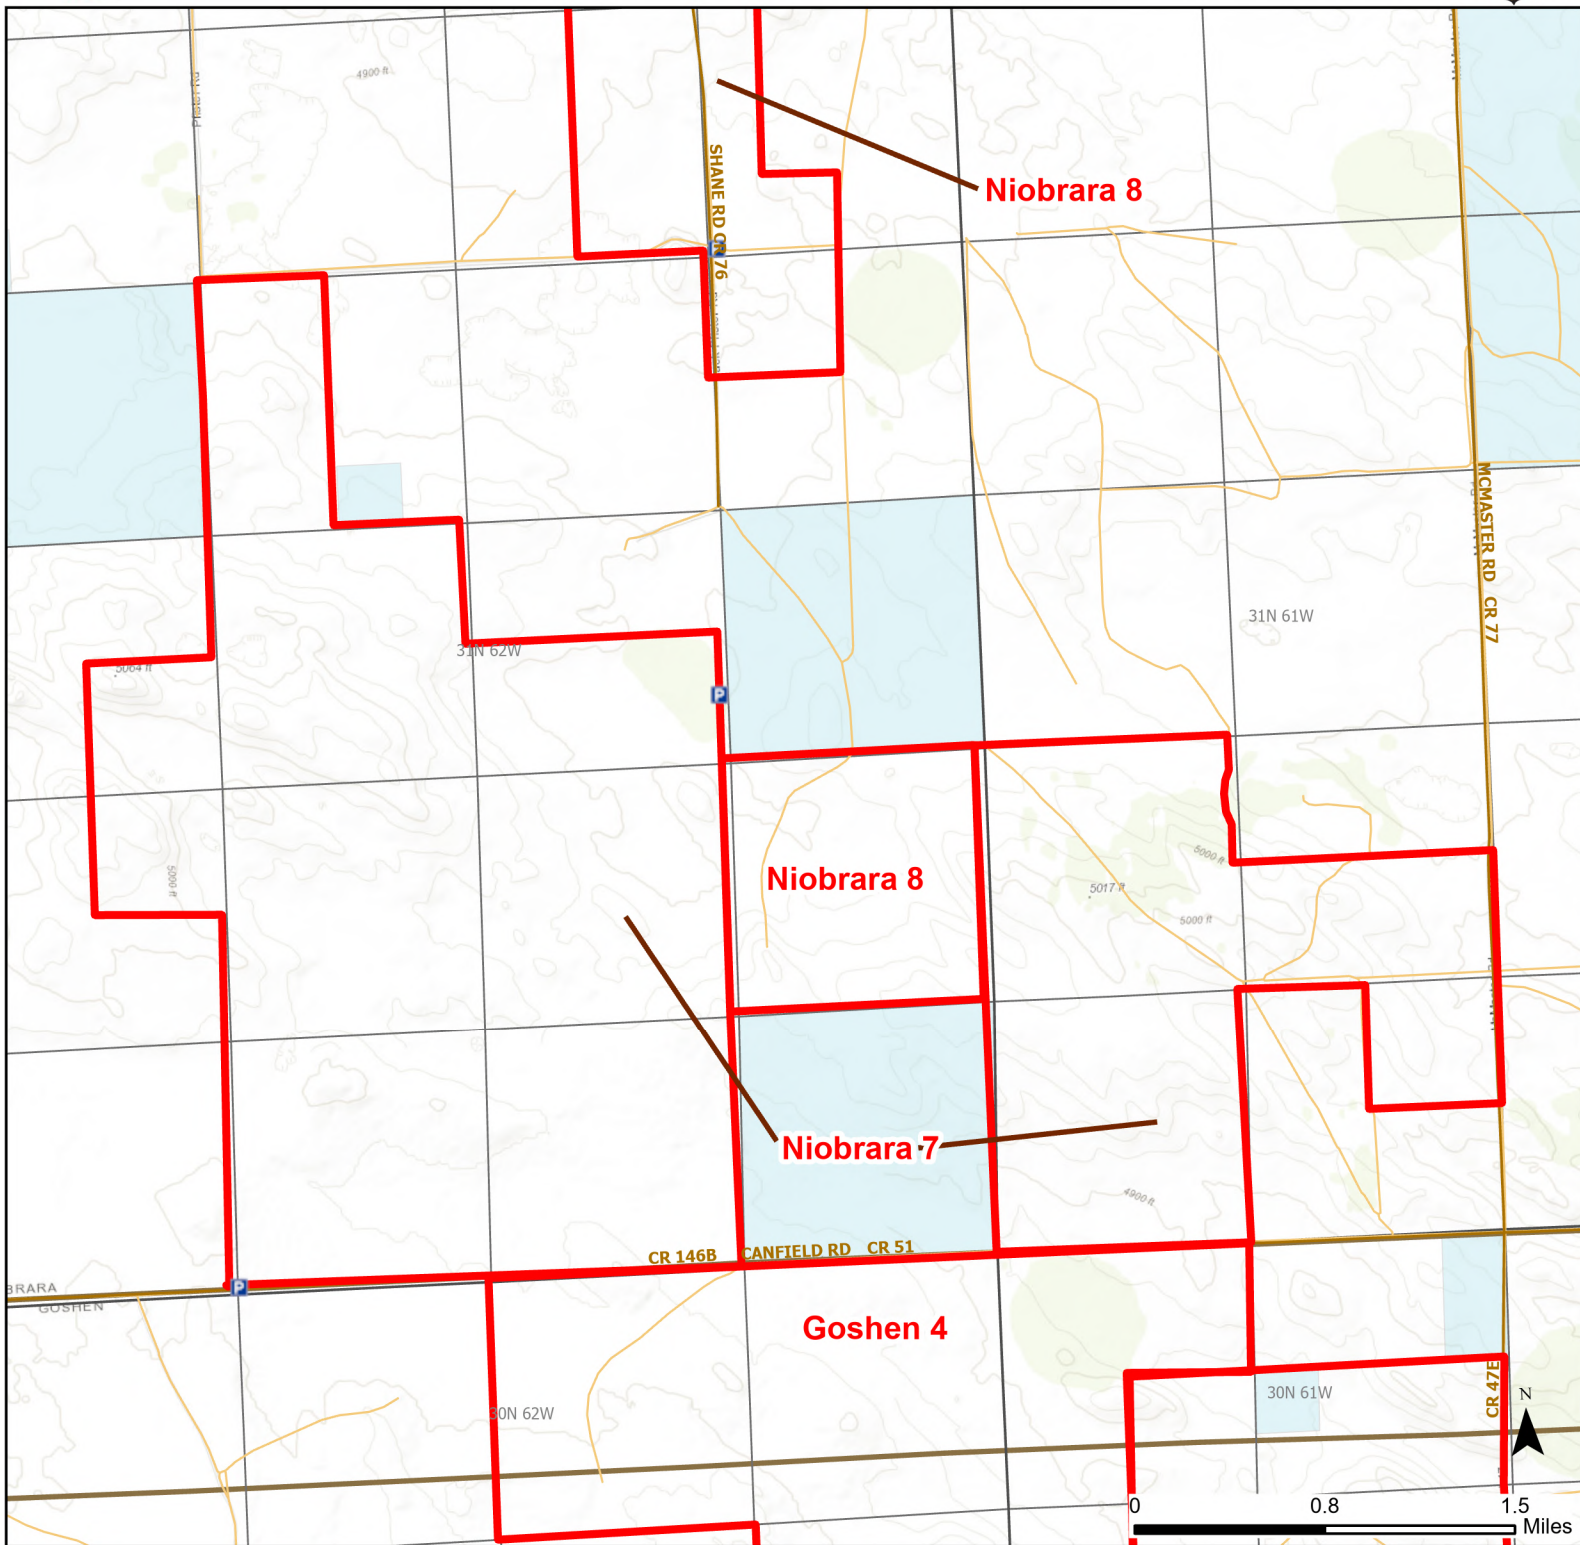

# Niobrara 7 Walk-in Hunting Area

Access Dates:  
08/15 - 10/31  
2024 Hunt Season

Parking	Closed Road	Boundary	Limited Range Weapons and Archery	State
Road Closed	WIA Use Only	Archery Only	Other	DOD
Coupon Box	Roads	CLOSED		BLM
Gate	County Boundaries			Forest Service
Open Road				Wyoming Game & Fish Dept.
Special Conditions Apply				Private

Species allowed to hunt: Antelope

Rules: All vehicles must park in designated parking areas only.

This map is for visual use, assistance and general location only, does not represent a survey, and is not to be used for legal conveyance. Hunt Area boundaries are approximate, consult Game and Fish Hunting Regulations for descriptions and restrictions. Access to these private lands for any commercial activity must be gained by contacting the individual landowner(s) directly.