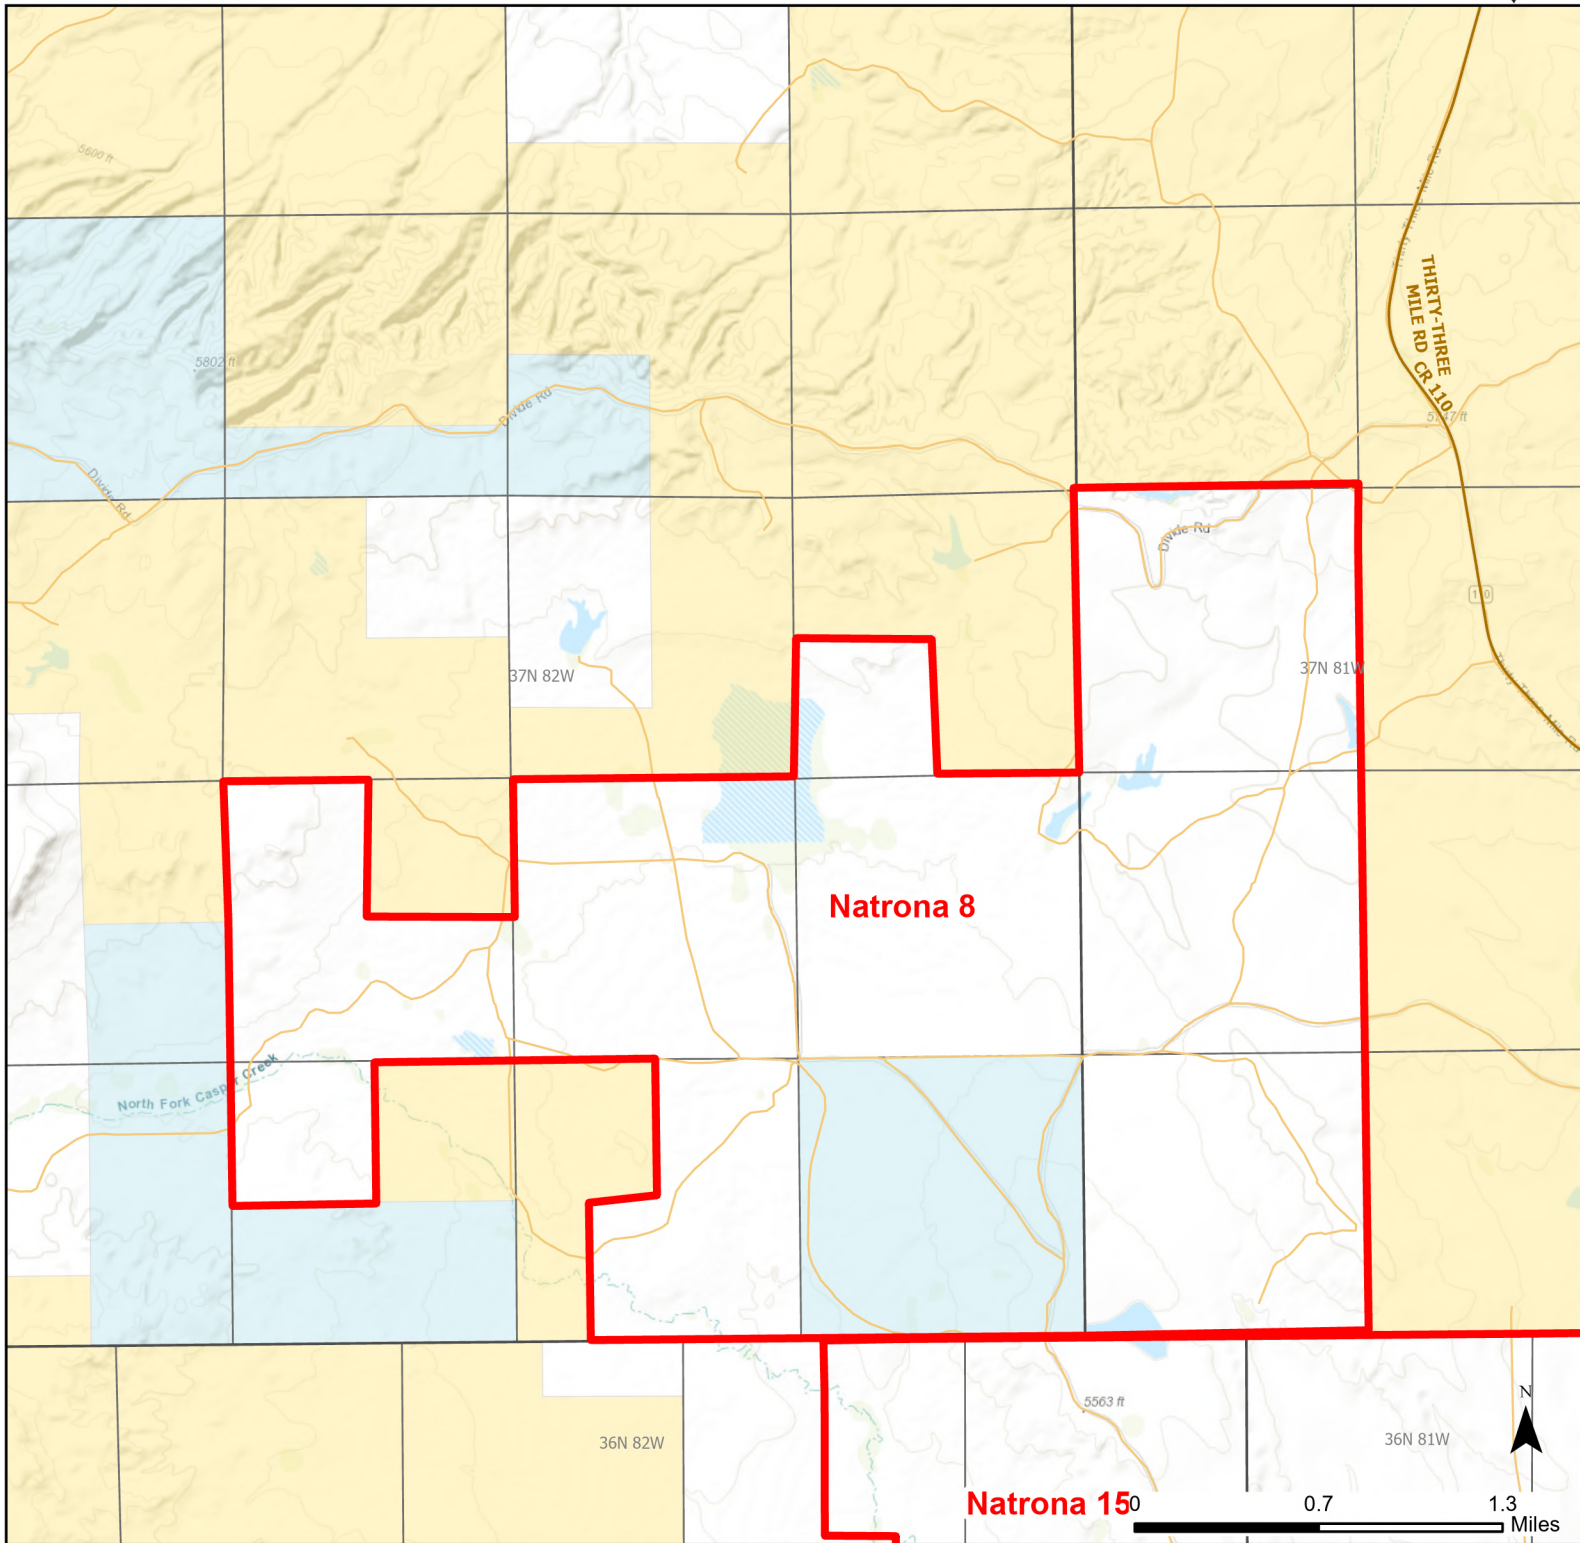

# Natrona 8 Walk-in Hunting Area

Access Dates:  
08/15 - 10/31  
2024 Hunt Season

Parking	Closed Road	Boundary	Limited Range Weapons and Archery	State
Road Closed	WIA Use Only	Archery Only	Other	DOD
Coupon Box	Roads	County Boundaries	CLOSED	BLM
Gate	County Boundaries			Forest Service
Open Road				Wyoming Game & Fish Dept.
Special Conditions Apply				Private

Species allowed to hunt: Antelope, Deer

Rules: Foot traffic only

This map is for visual use, assistance and general location only, does not represent a survey, and is not to be used for legal conveyance. Hunt Area boundaries are approximate, consult Game and Fish Hunting Regulations for descriptions and restrictions. Access to these private lands for any commercial activity must be gained by contacting the individual landowner(s) directly.