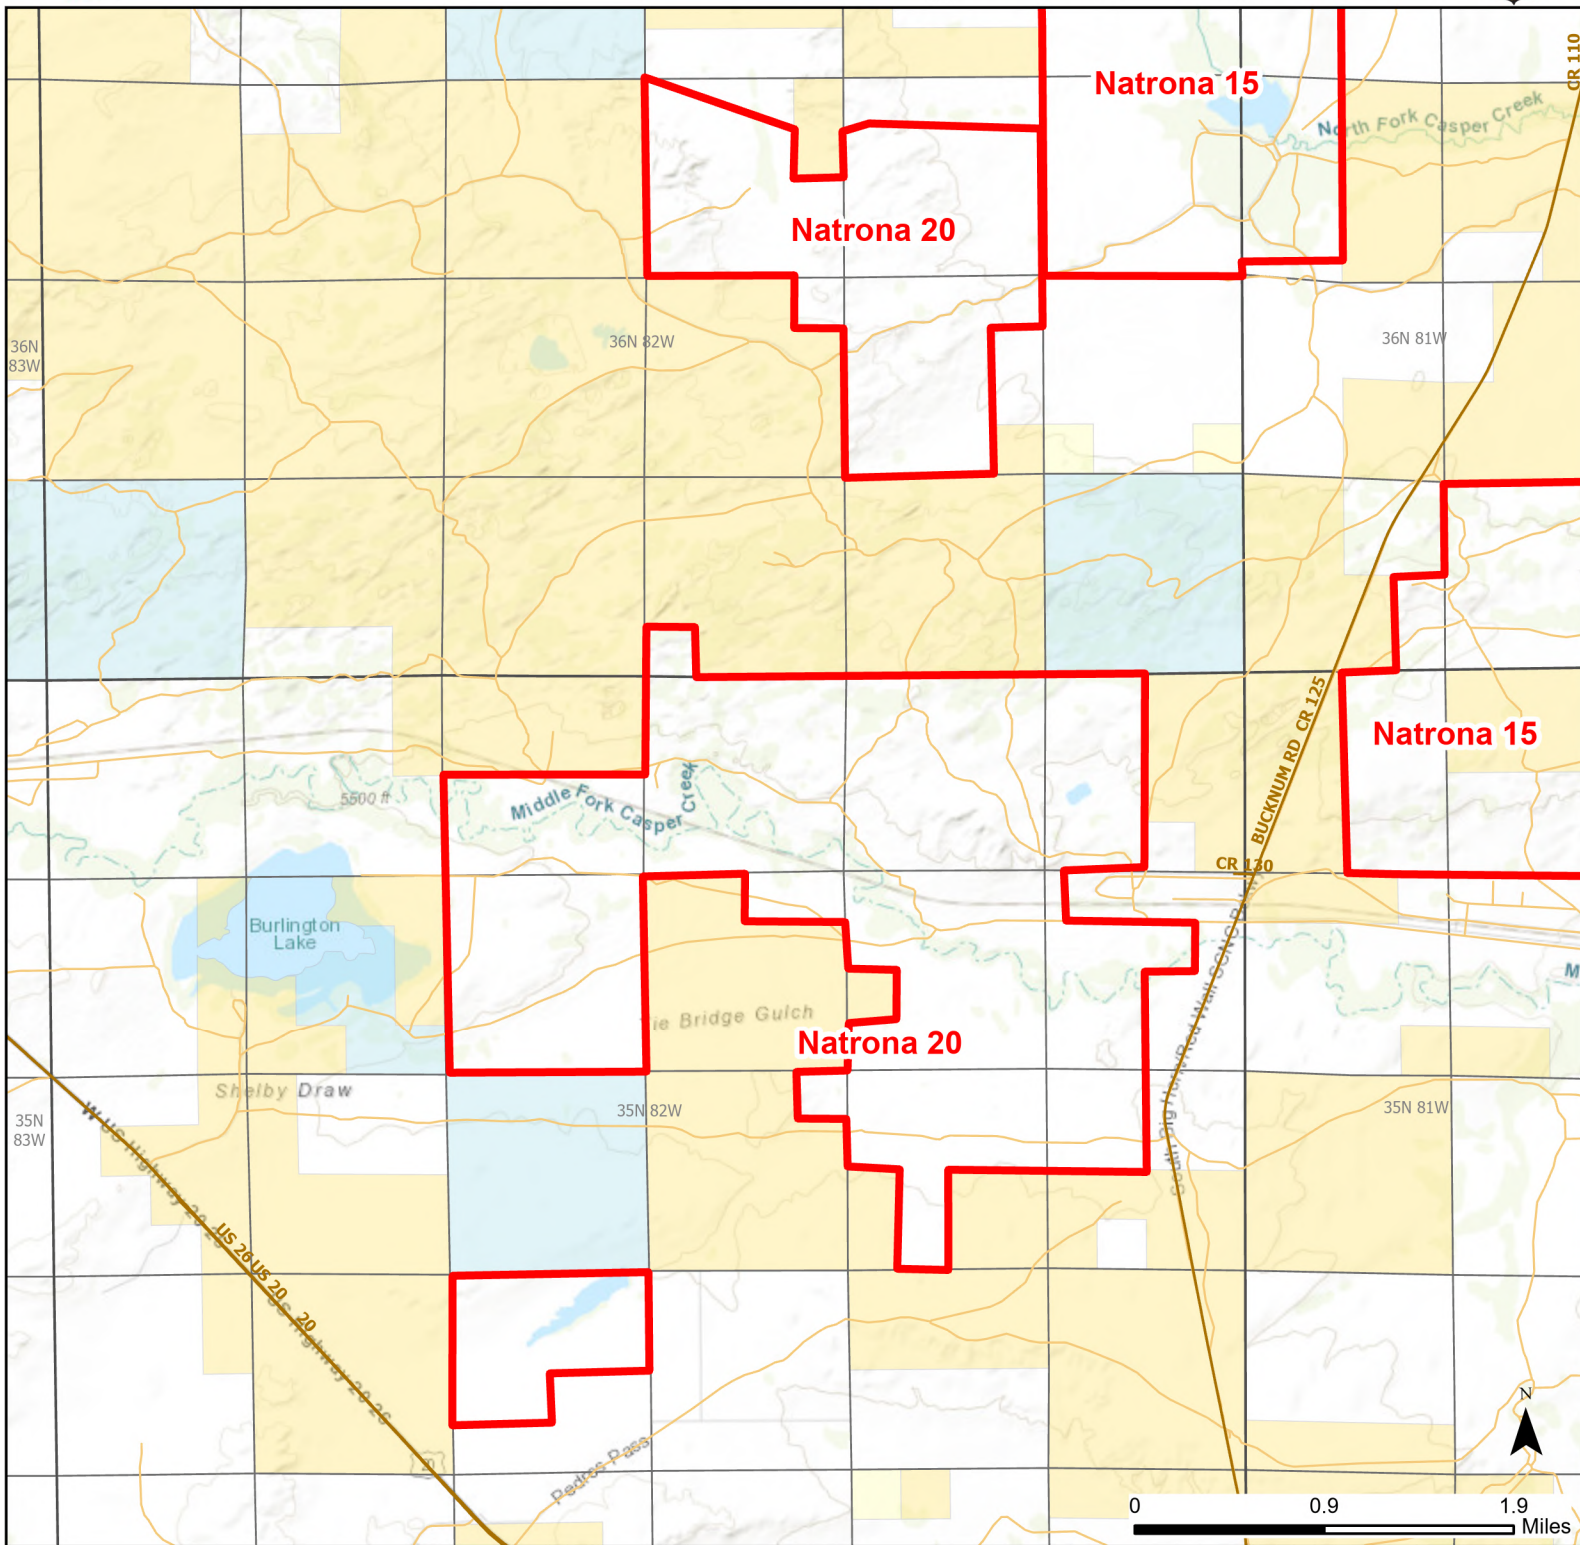

Natrona 20 Walk-in Hunting Area

Access Dates:
08/15 - 10/31
2024 Hunt Season

Parking	Closed Road	Boundary	Limited Range Weapons and Archery	State
Road Closed	WIA Use Only	Archery Only	Other	DOD
Coupon Box	Roads	County Boundaries	CLOSED	BLM
Gate	County Boundaries			Forest Service
Open Road				Wyoming Game & Fish Dept.
Special Conditions Apply				Private

Species allowed to hunt: Antelope, Deer

Rules: Motorized vehicle access allowed on established roads only.

This map is for visual use, assistance and general location only, does not represent a survey, and is not to be used for legal conveyance. Hunt Area boundaries are approximate, consult Game and Fish Hunting Regulations for descriptions and restrictions. Access to these private lands for any commercial activity must be gained by contacting the individual landowner(s) directly.