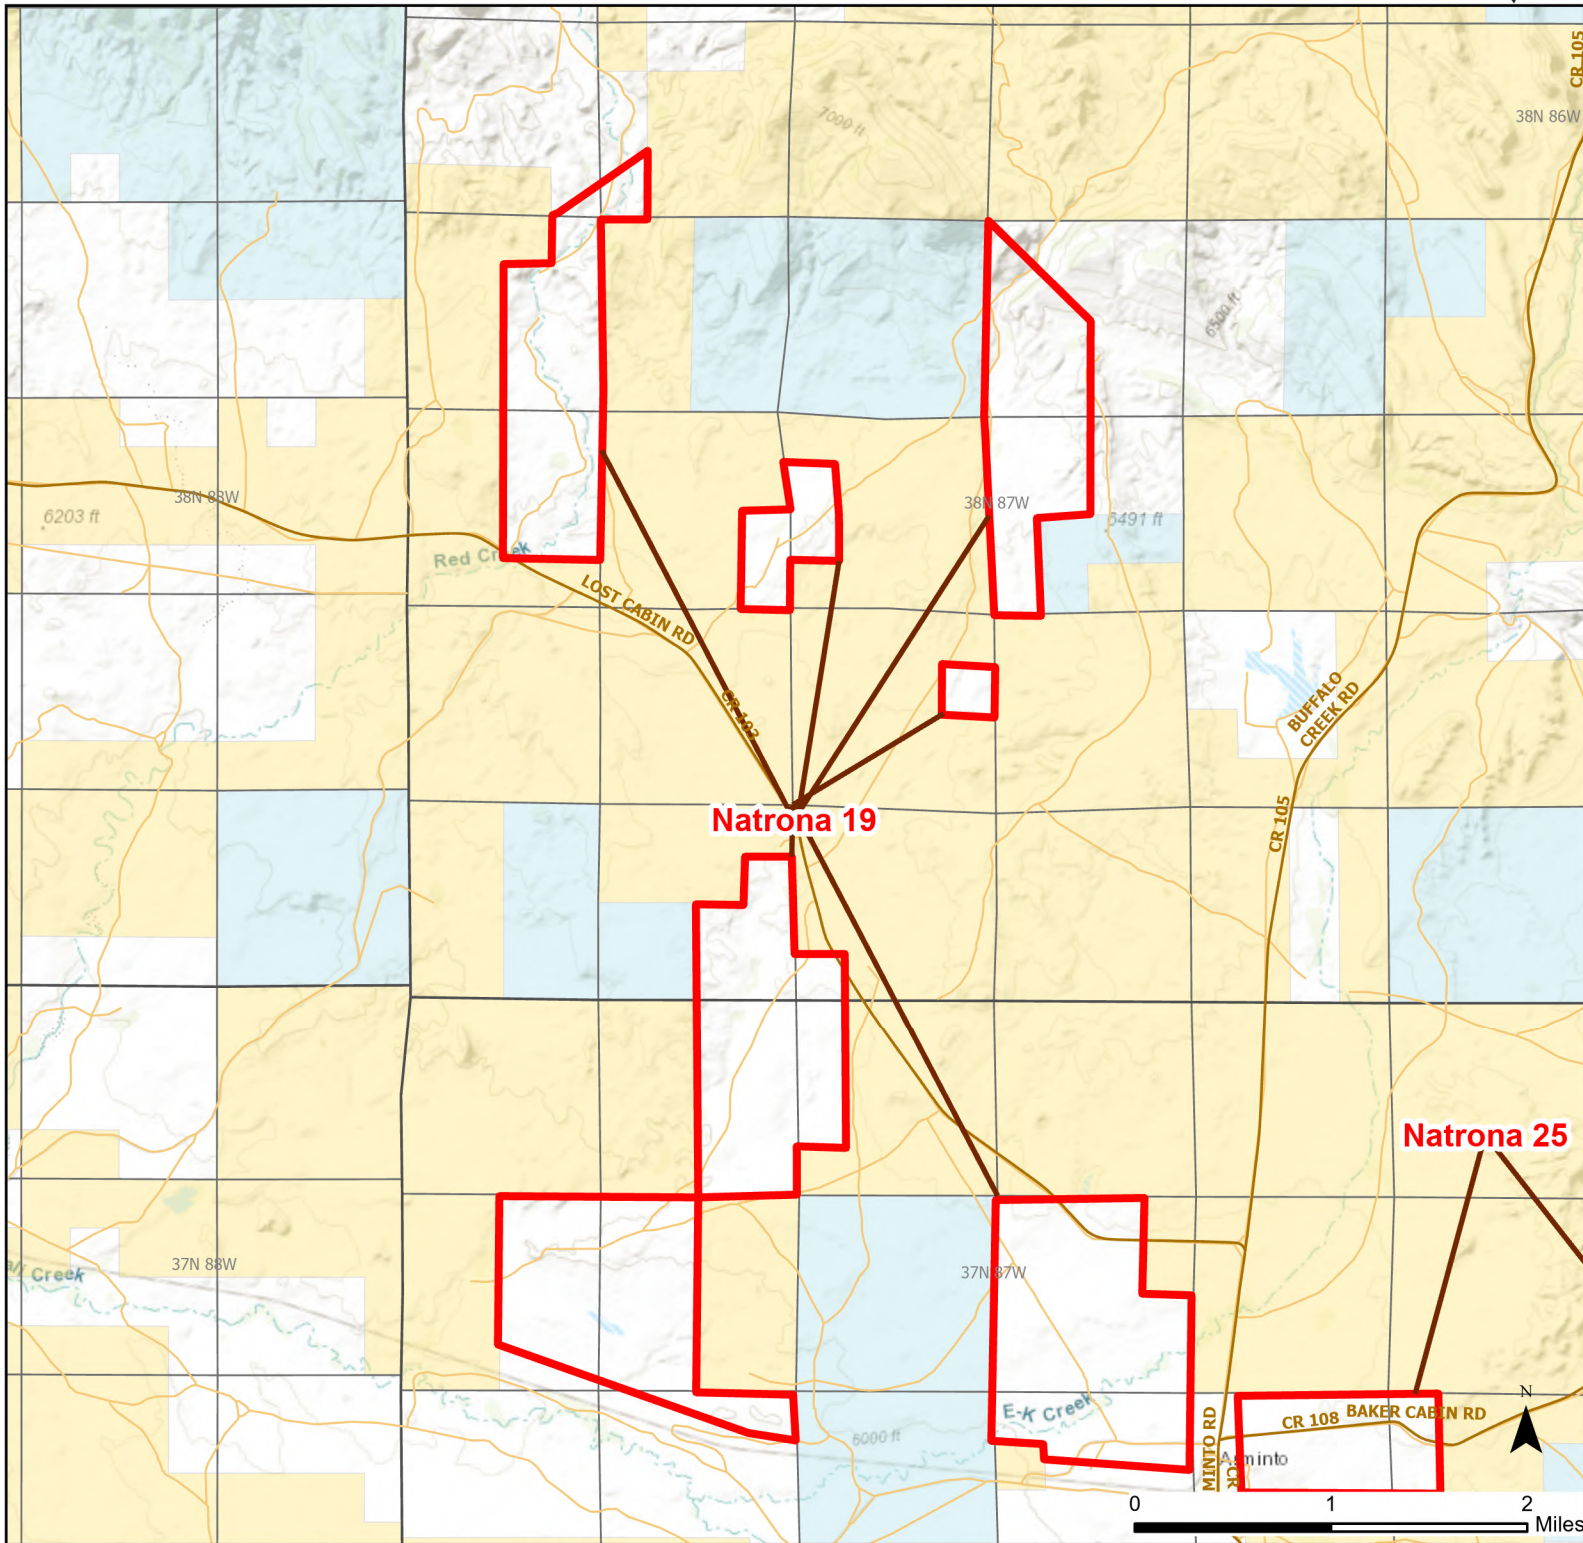

Natrona 19 Walk-in Hunting Area

Access Dates:
08/15 - 12/15
2024 Hunt Season

Parking	Closed Road	Boundary	Limited Range Weapons and Archery	State
Road Closed	WIA Use Only	Archery Only	Other	DOD
Coupon Box	Roads	County Boundaries	CLOSED	BLM
Gate	Open Road			Forest Service
Open Road	Special Conditions Apply			Wyoming Game & Fish Dept.
				Private

Species allowed to hunt: Antelope, Deer, Elk

Rules: Motorized vehicle access allowed on established roads only.

This map is for visual use, assistance and general location only, does not represent a survey, and is not to be used for legal conveyance. Hunt Area boundaries are approximate, consult Game and Fish Hunting Regulations for descriptions and restrictions. Access to these private lands for any commercial activity must be gained by contacting the individual landowner(s) directly.