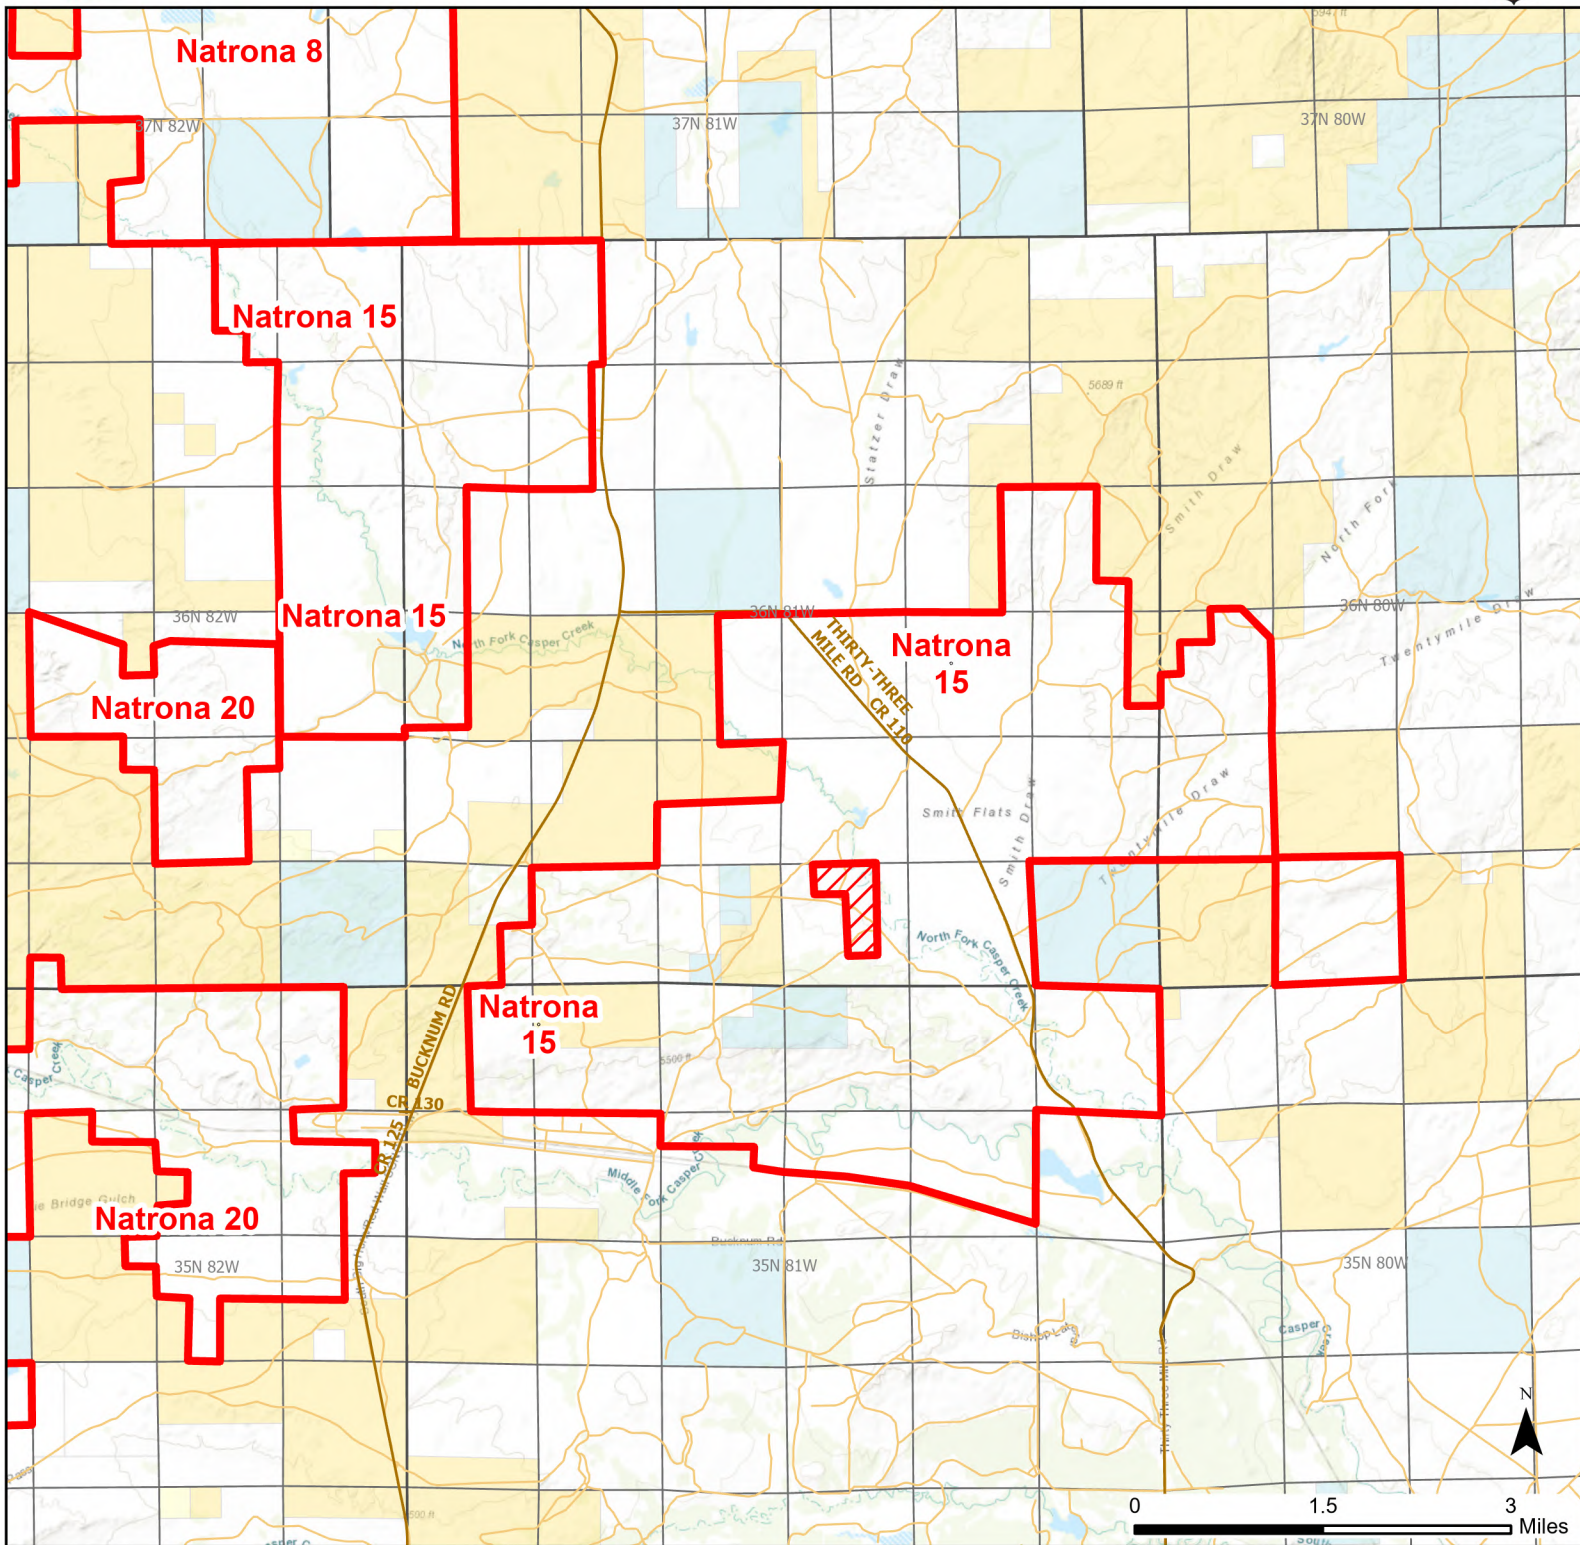

Natrona 15 Walk-in Hunting Area

Access Dates:
08/15 - 10/31
2024 Hunt Season

Parking	Closed Road	Boundary	Limited Range Weapons and Archery	State
Road Closed	WIA Use Only	Archery Only	Other	DOD
Coupon Box	Roads	CLOSED		BLM
Gate	County Boundaries			Forest Service
Open Road				Wyoming Game & Fish Dept.
Special Conditions Apply				Private

Species allowed to hunt: Antelope

Rules: Foot traffic only

This map is for visual use, assistance and general location only, does not represent a survey, and is not to be used for legal conveyance. Hunt Area boundaries are approximate, consult Game and Fish Hunting Regulations for descriptions and restrictions. Access to these private lands for any commercial activity must be gained by contacting the individual landowner(s) directly.