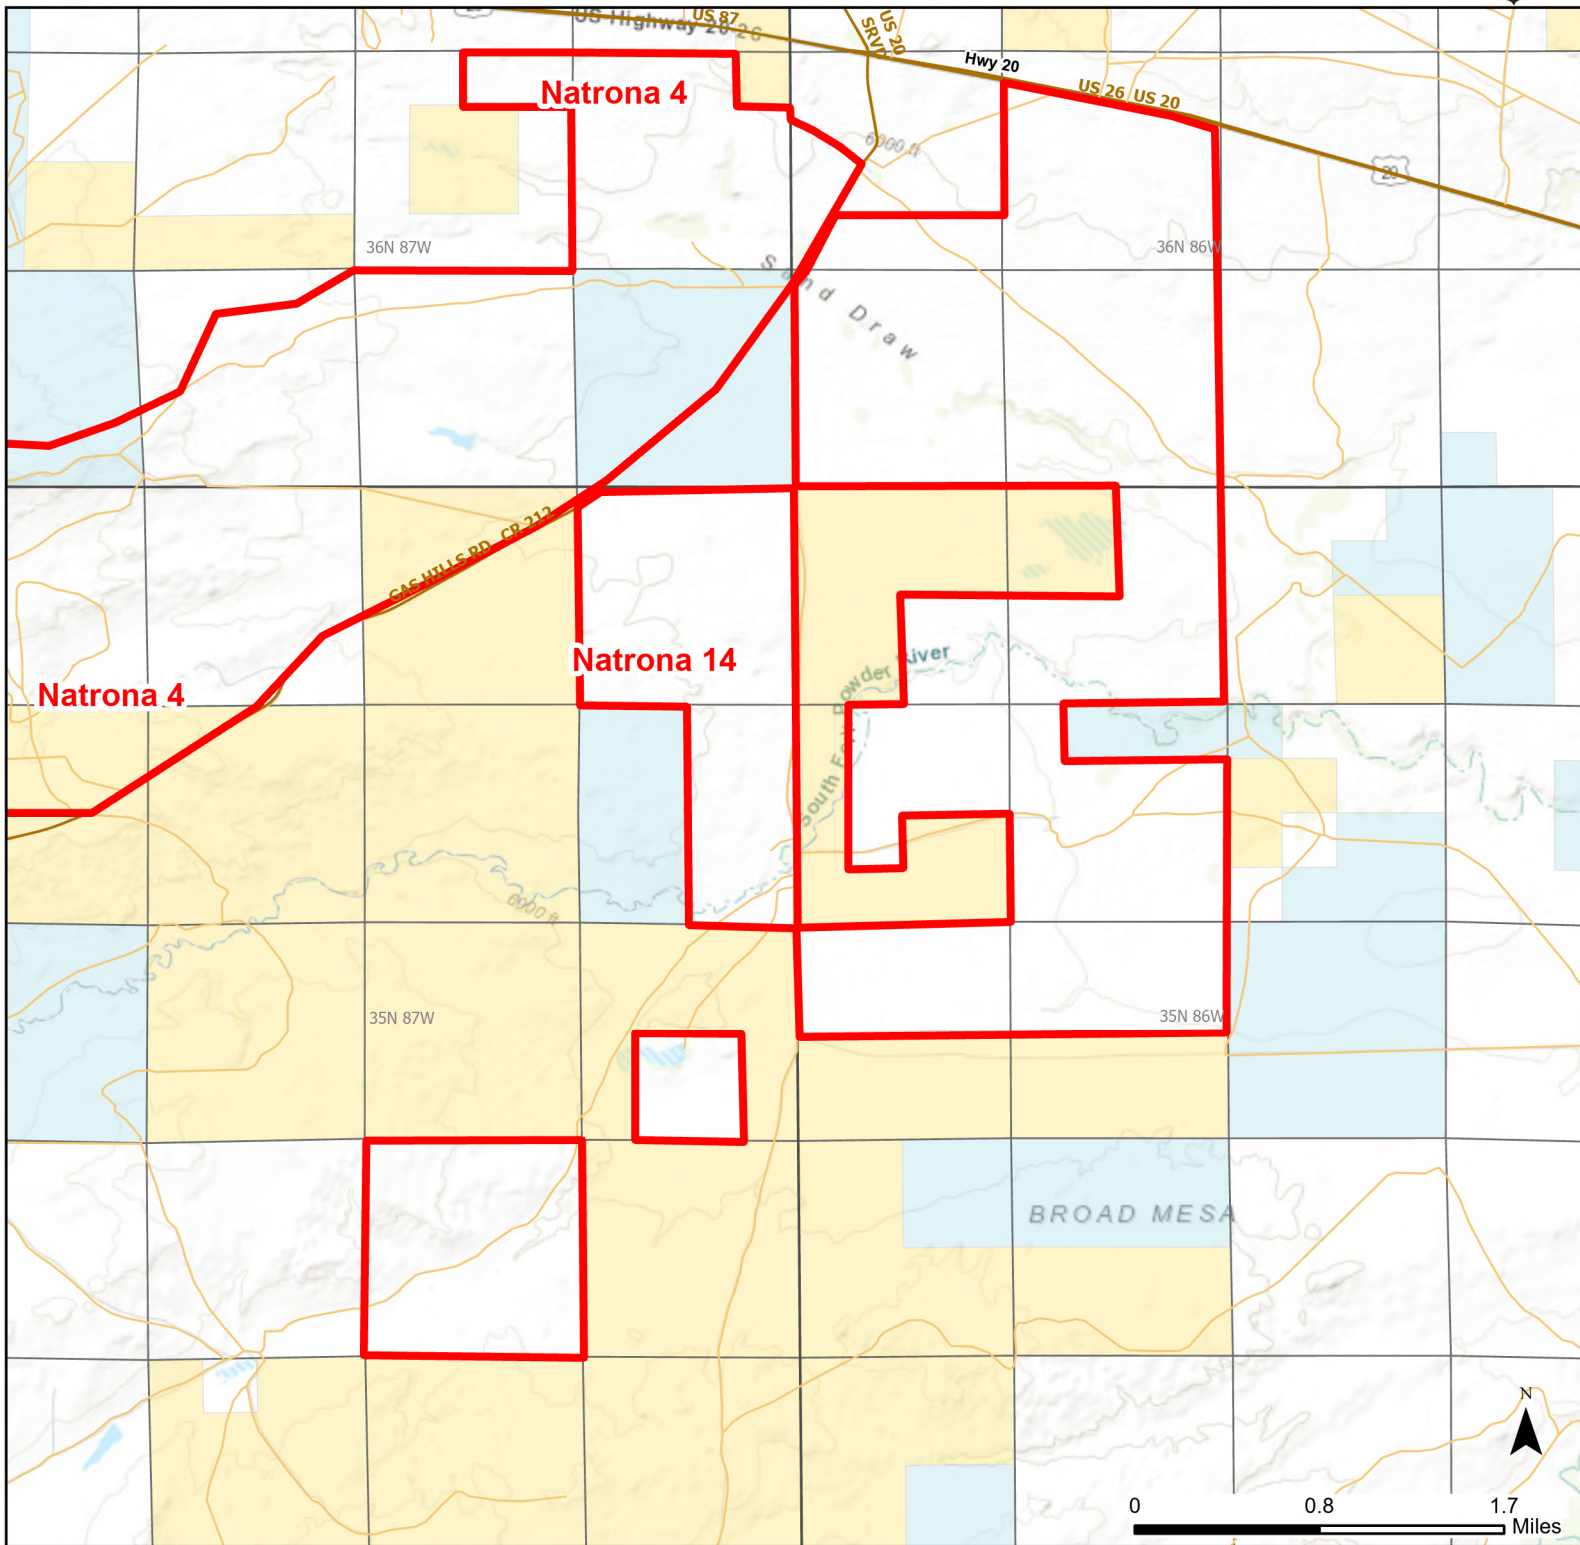

Natrona 14 Walk-in Hunting Area

Access Dates:
08/15 - 10/31
2024 Hunt Season

Parking	Closed Road	Boundary	Limited Range Weapons and Archery	State
Road Closed	WIA Use Only	Archery Only	Other	DOD
Coupon Box	Roads	County Boundaries	CLOSED	BLM
Gate	Open Road			Forest Service
Special Conditions Apply				Wyoming Game & Fish Dept.
				Private

Species allowed to hunt: Antelope, Deer

Rules: Motorized vehicle access allowed on established roads only.

This map is for visual use, assistance and general location only, does not represent a survey, and is not to be used for legal conveyance. Hunt Area boundaries are approximate, consult Game and Fish Hunting Regulations for descriptions and restrictions. Access to these private lands for any commercial activity must be gained by contacting the individual landowner(s) directly.