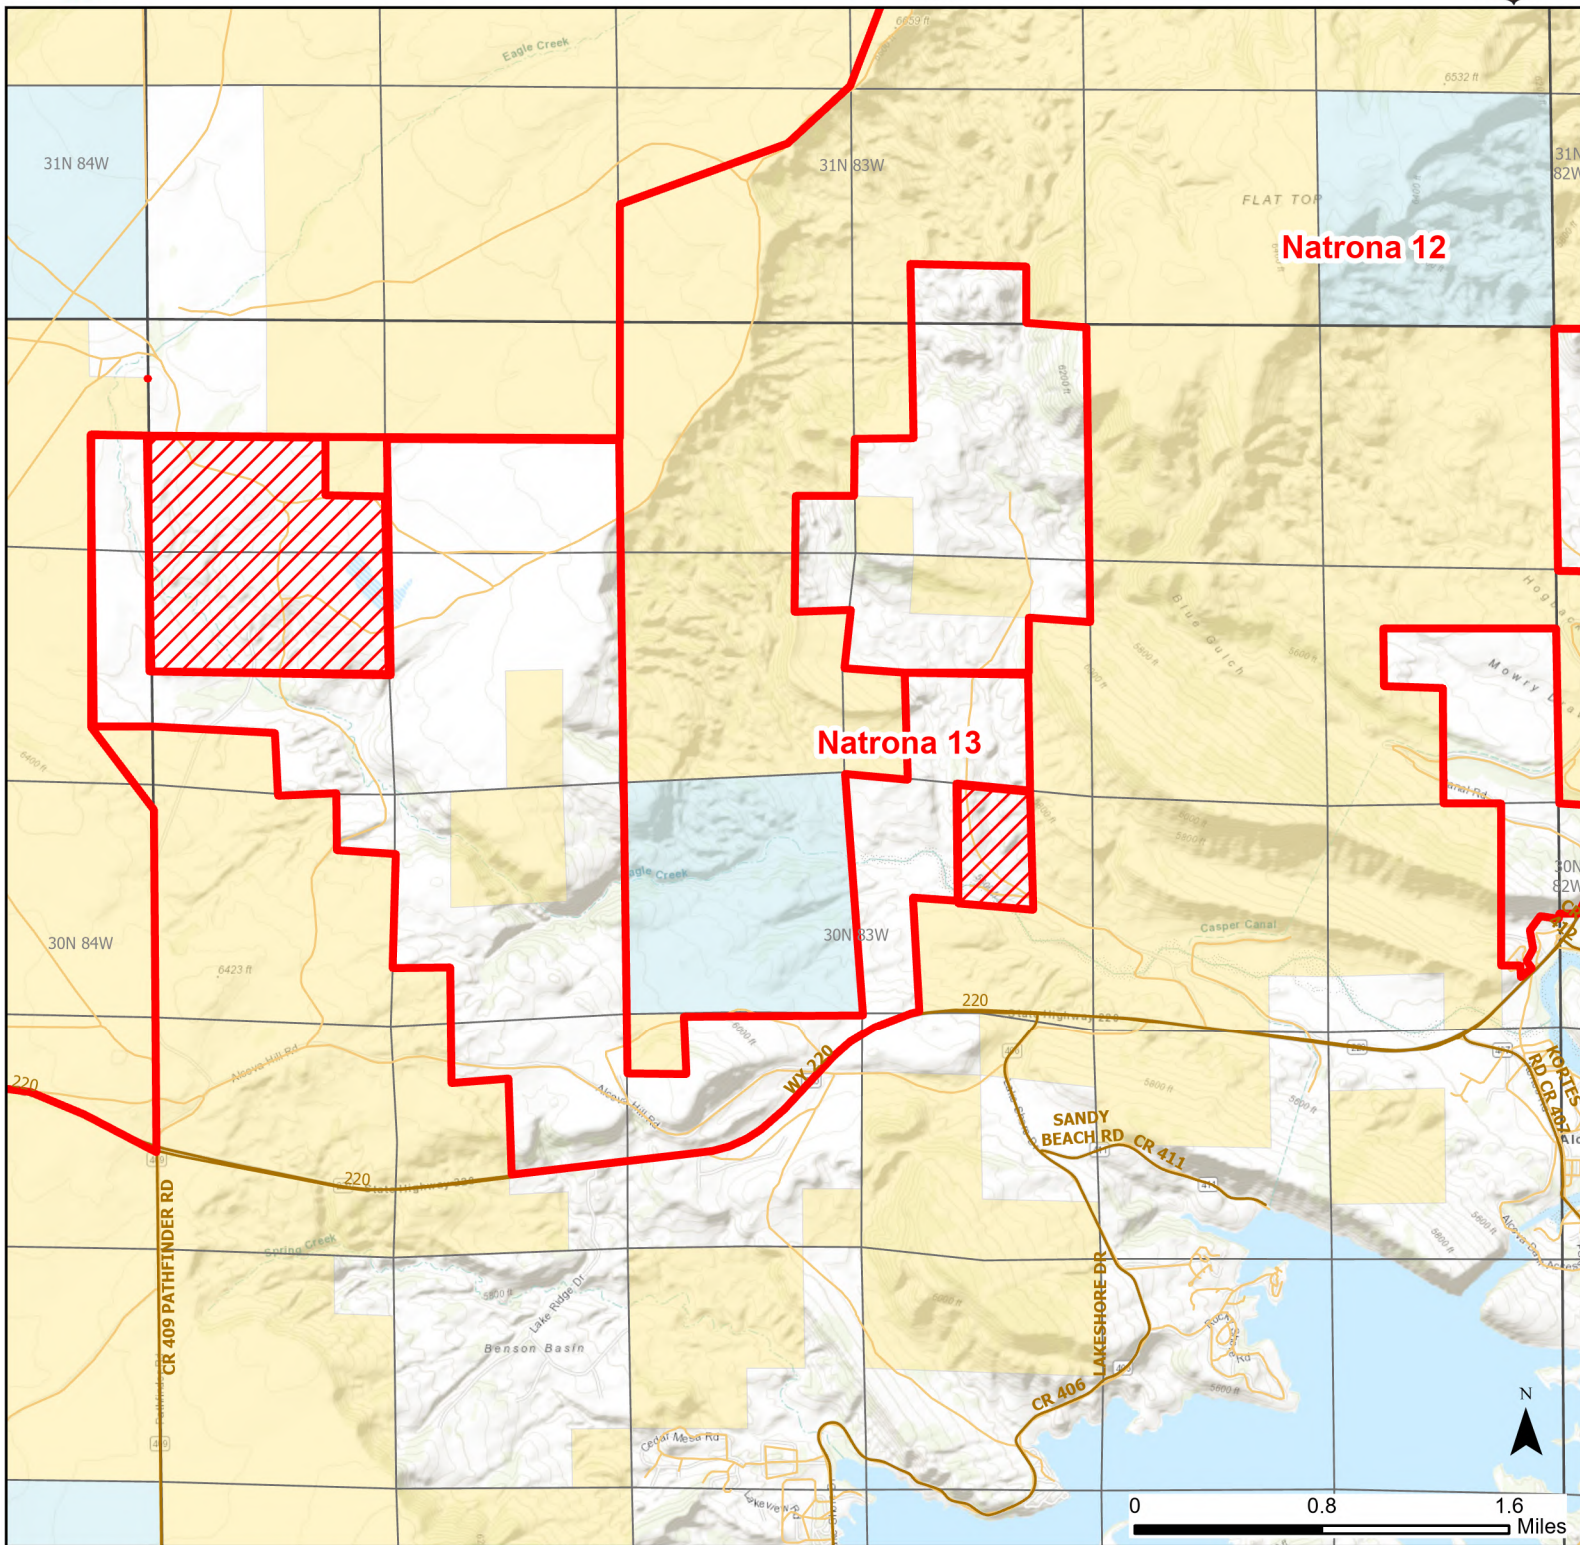

Natrona 13

Walk-in Hunting Area

Access Dates:
08/15 - 12/15
2024 Hunt Season

Parking	Closed Road	Boundary	Limited Range Weapons and Archery	State
Road Closed	WIA Use Only	Archery Only	Other	DOD
Coupon Box	Roads	County Boundaries	CLOSED	BLM
Gate	Open Road			Forest Service
Special Conditions Apply				Wyoming Game & Fish Dept.
				Private

Species allowed to hunt: Antelope, Deer, Elk

Rules: NO ORVs. Motorized vehicle access allowed on established roads only.

This map is for visual use, assistance and general location only, does not represent a survey, and is not to be used for legal conveyance. Hunt Area boundaries are approximate, consult Game and Fish Hunting Regulations for descriptions and restrictions. Access to these private lands for any commercial activity must be gained by contacting the individual landowner(s) directly.