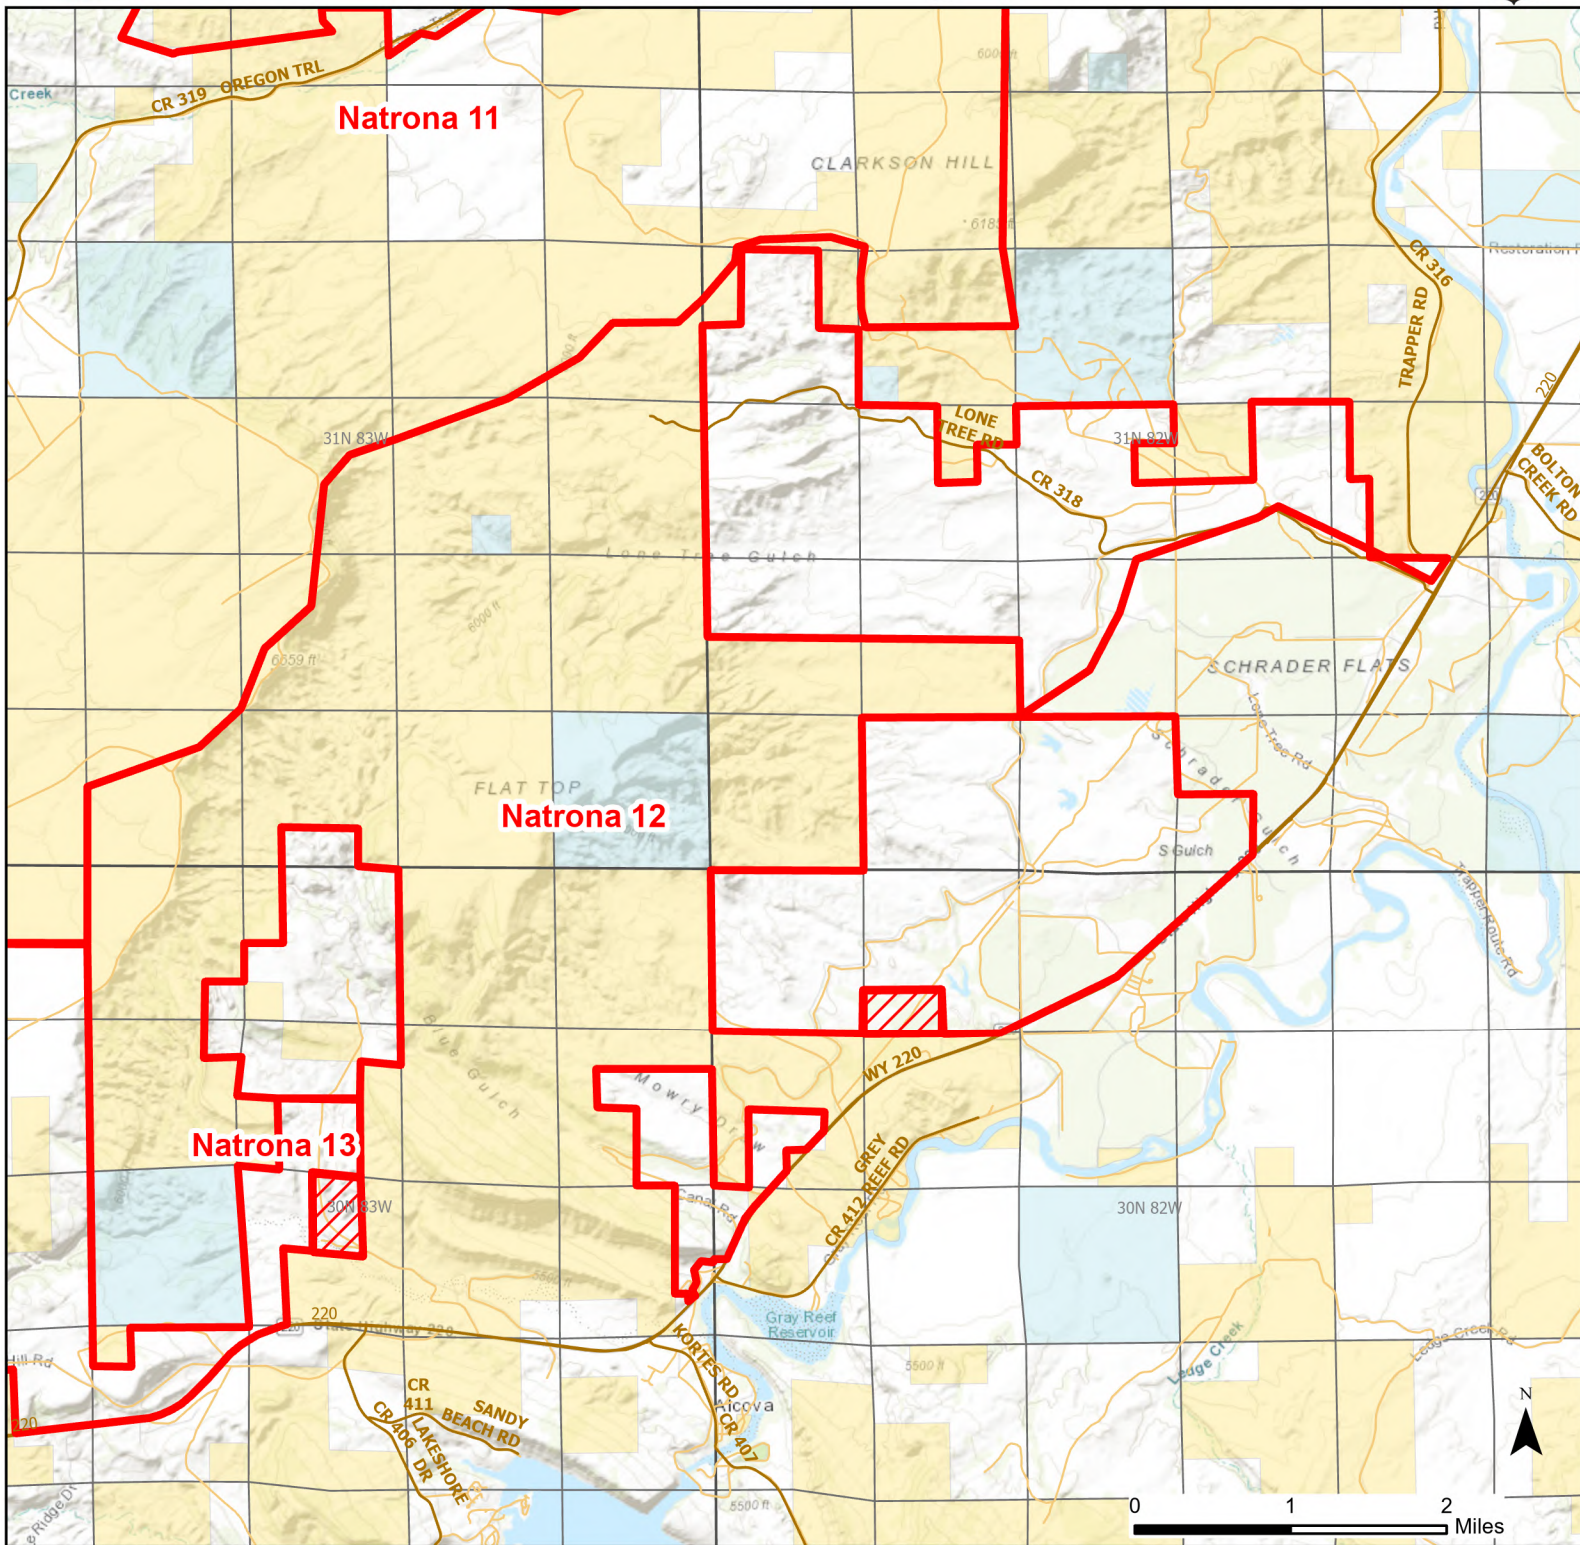

Natrona 12 Walk-in Hunting Area

Access Dates:
08/15 - 12/15
2024 Hunt Season

Parking	Closed Road	Boundary	Limited Range Weapons and Archery	State
Road Closed	WIA Use Only	Archery Only	Other	DOD
Coupon Box	Roads	CLOSED		BLM
Gate	County Boundaries			Forest Service
Open Road				Wyoming Game & Fish Dept.
Special Conditions Apply				Private

Species allowed to hunt: Antelope, Deer, Elk

Rules: NO ORVs. Motorized vehicle access allowed on established roads only.

This map is for visual use, assistance and general location only, does not represent a survey, and is not to be used for legal conveyance. Hunt Area boundaries are approximate, consult Game and Fish Hunting Regulations for descriptions and restrictions. Access to these private lands for any commercial activity must be gained by contacting the individual landowner(s) directly.