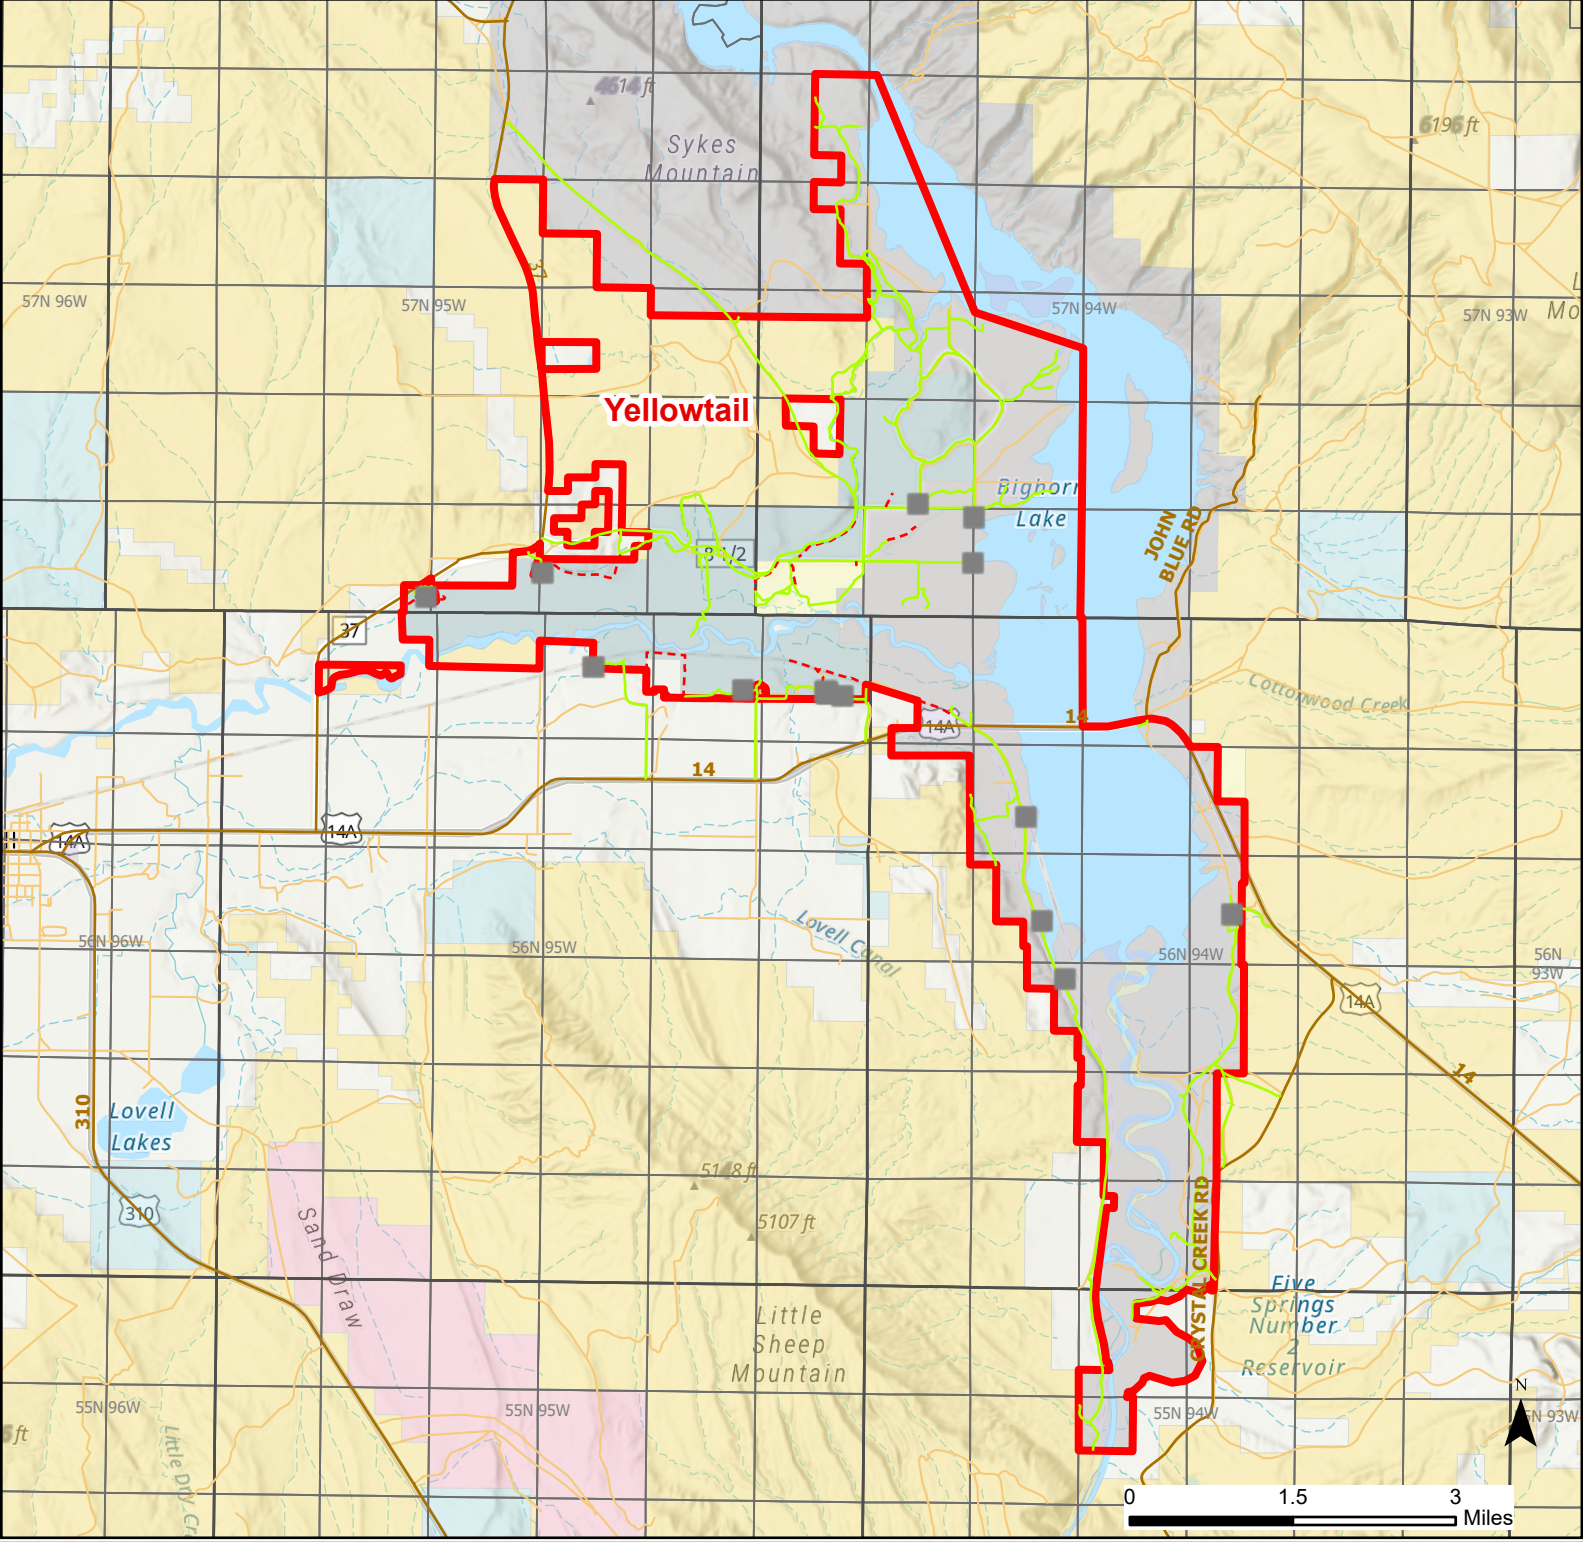

# Yellowtail Hunter Management Area

2024 Hunt  
Season

Coupon Box	HMA Use Only	Boundary	Limited Range Weapons and Archery	State
Parking	Special Conditions Apply	Closed Road	Archery Only	BLM
Road Closed	Roads	HMA Ownership	Other	Forest Service
Gate	County Boundaries	CLOSED		DOD
Open Road				Wyoming Game & Fish Dept. Private

Species allowed to hunt: Turkey

**See Ranch Rules for More Information and Restrictions**

Hunter Management Area rules apply only to those lands enrolled in the HMA.

This map is for visual use, assistance and general location only, does not represent a survey, and is not to be used for legal conveyance. Hunt Area boundaries are approximate, consult Game and Fish Hunting Regulations for descriptions and restrictions. Access to these private lands for any commercial activity must be gained by contacting the individual landowner(s) directly.