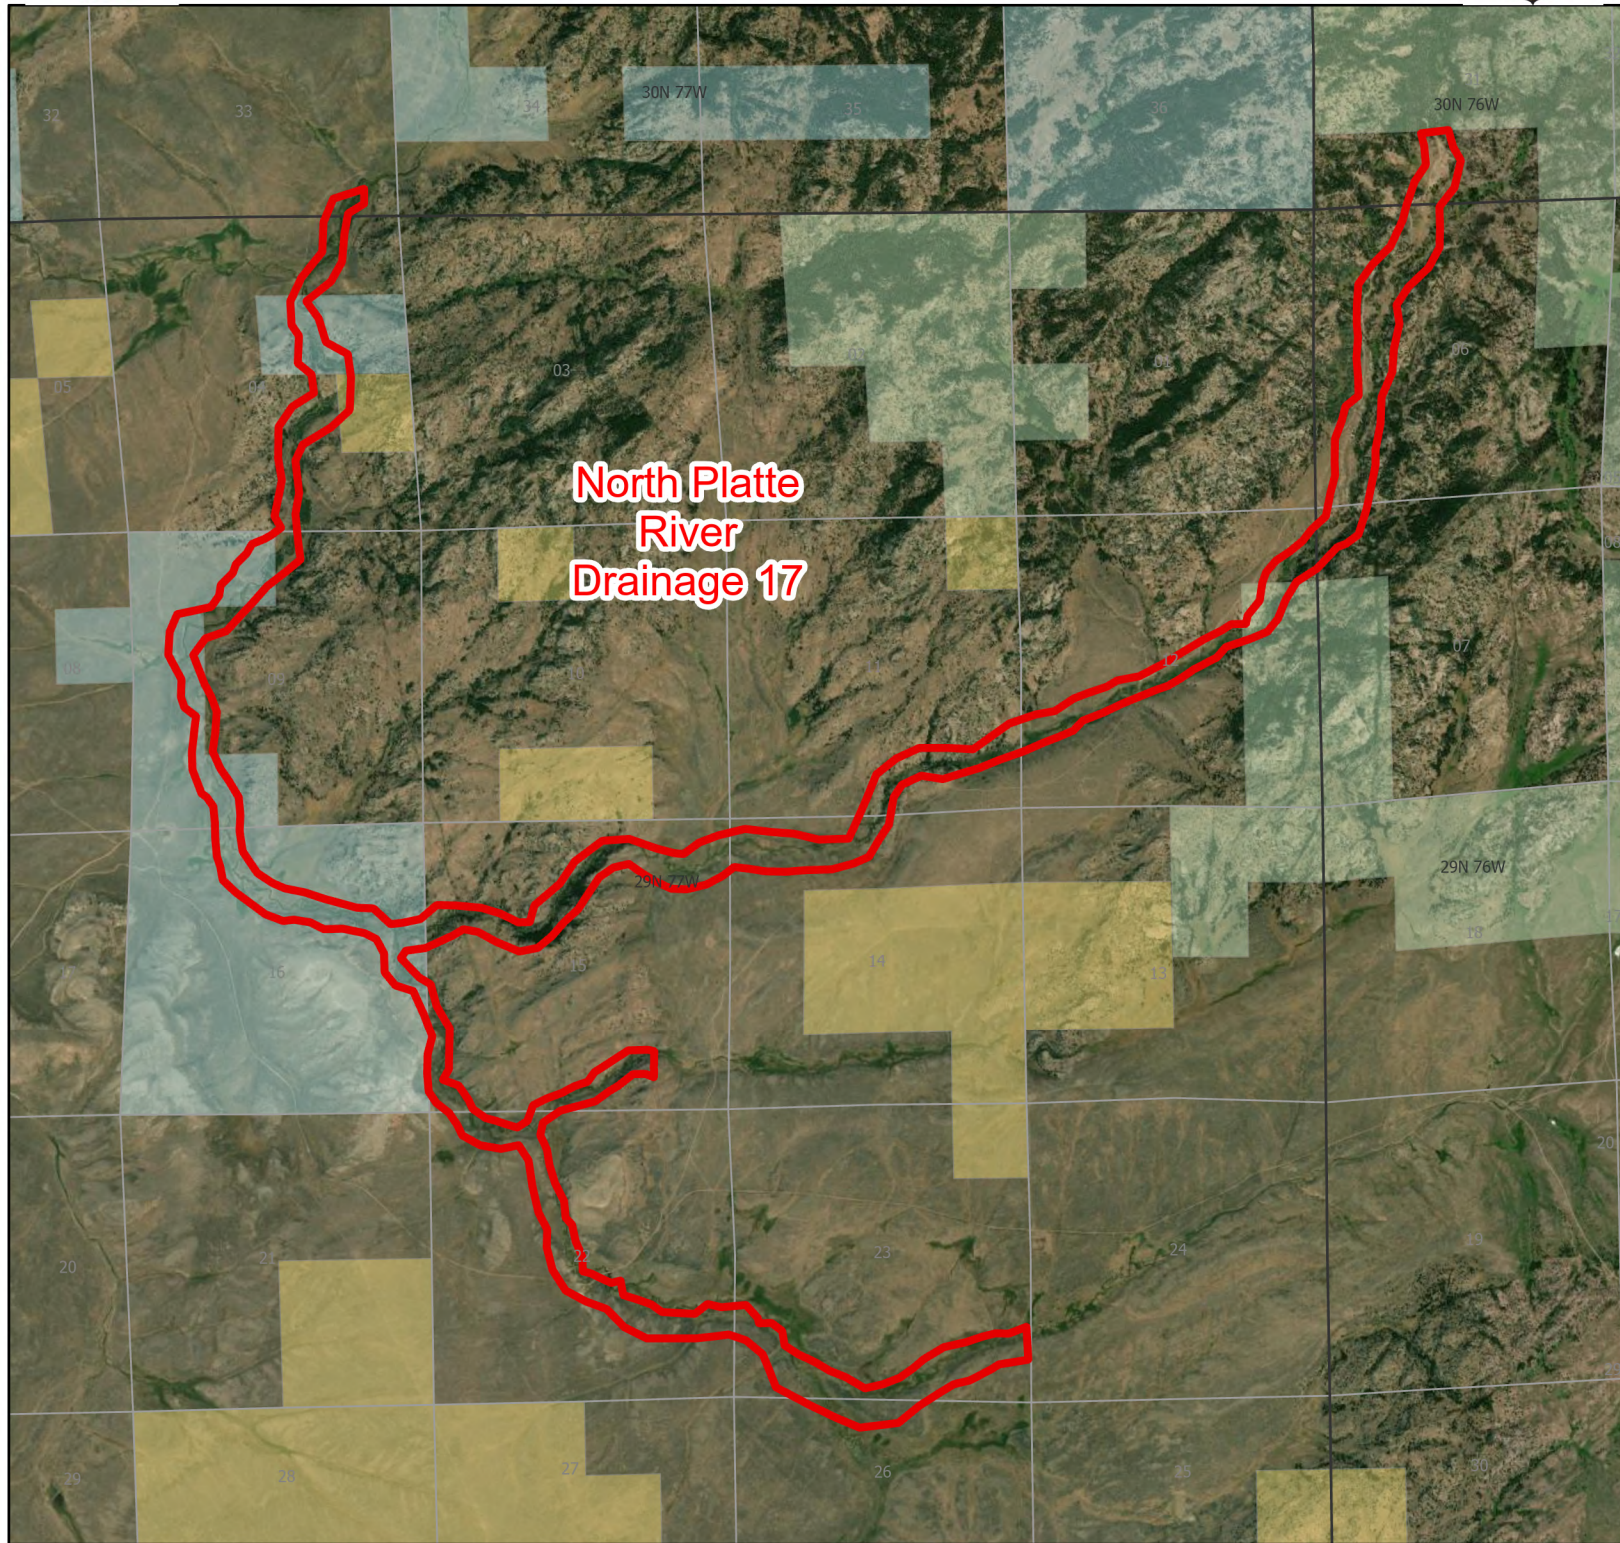

North Platte River 17 Walk-In Fishing Area

North Platte
River
Drainage 17

Parking	Access Roads	Boundary	CLOSED	State	DOD
Boat Ramp	Roads			BLM	Wyoming Game & Fish Dept.
Road Closed				Forest Service	Private

Water Name: Deer Creek/Texas Creek

Species Available: Brown Trout, Rainbow Trout, Brook Trout

Special Restrictions:

2025 Fish Season
Access Dates: 01/01 - 12/31

This map is for visual use, assistance and general location only, does not represent a survey, and is not to be used for legal conveyance. Area boundaries are approximate and can change. Signs will mark the actual access boundaries.