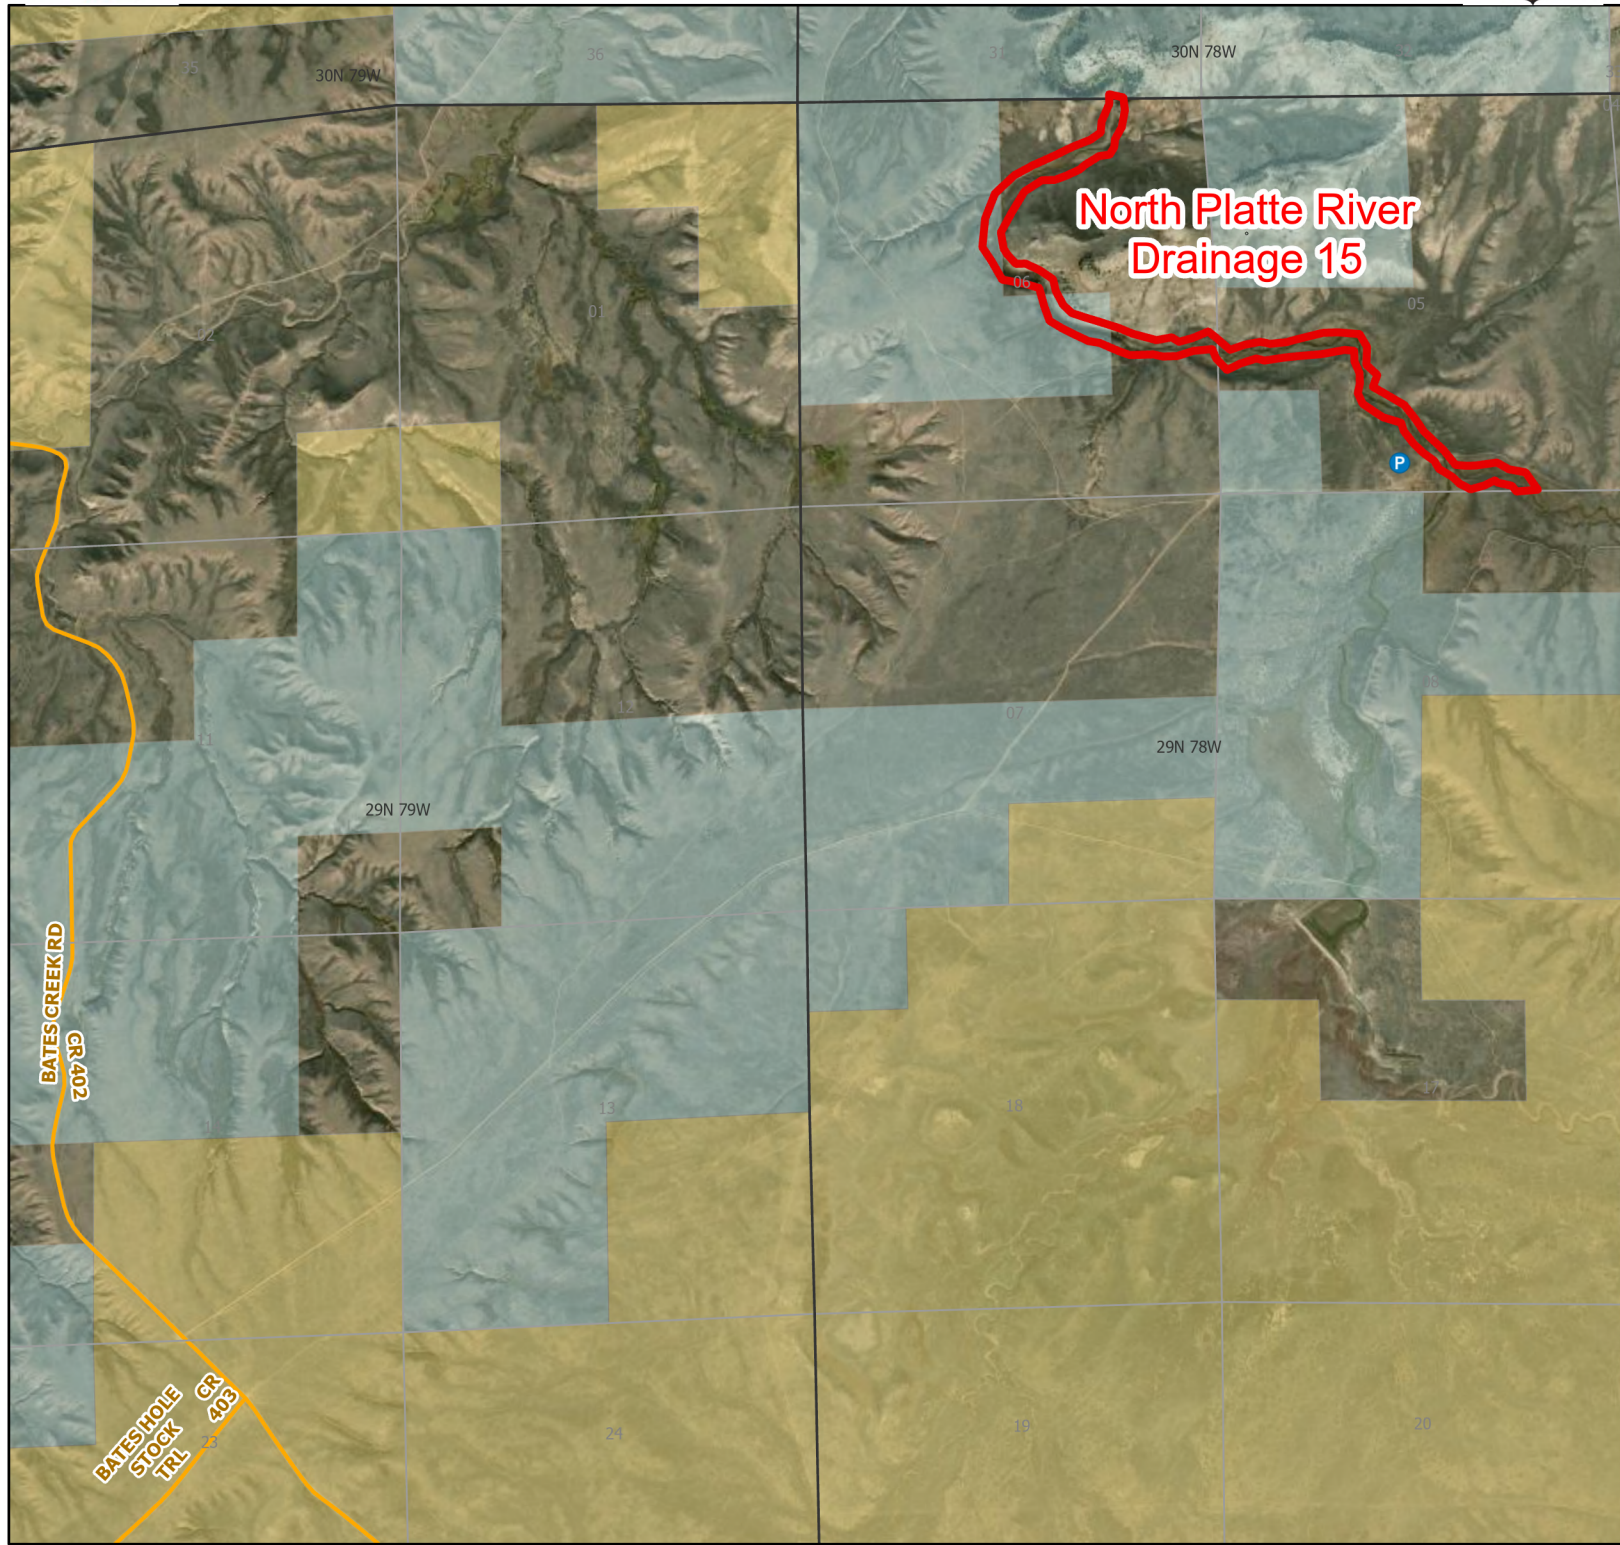

# North Platte River 15 Walk-In Fishing Area

Parking	Access Roads	Boundary	CLOSED	State	DOD
Boat Ramp	Roads			BLM	Wyoming Game & Fish Dept.
Road Closed				Forest Service	Private

Water Name: Bates Creek

Species Available: Brook Trout

Special Restrictions: All vehicles must park in designated parking areas only. NO ORVs. No dogs allowed from May 1 - November 1. No ATV's.

2025 Fish Season  
Access Dates: 01/01 - 12/31

This map is for visual use, assistance and general location only, does not represent a survey, and is not to be used for legal conveyance. Area boundaries are approximate and can change. Signs will mark the actual access boundaries.