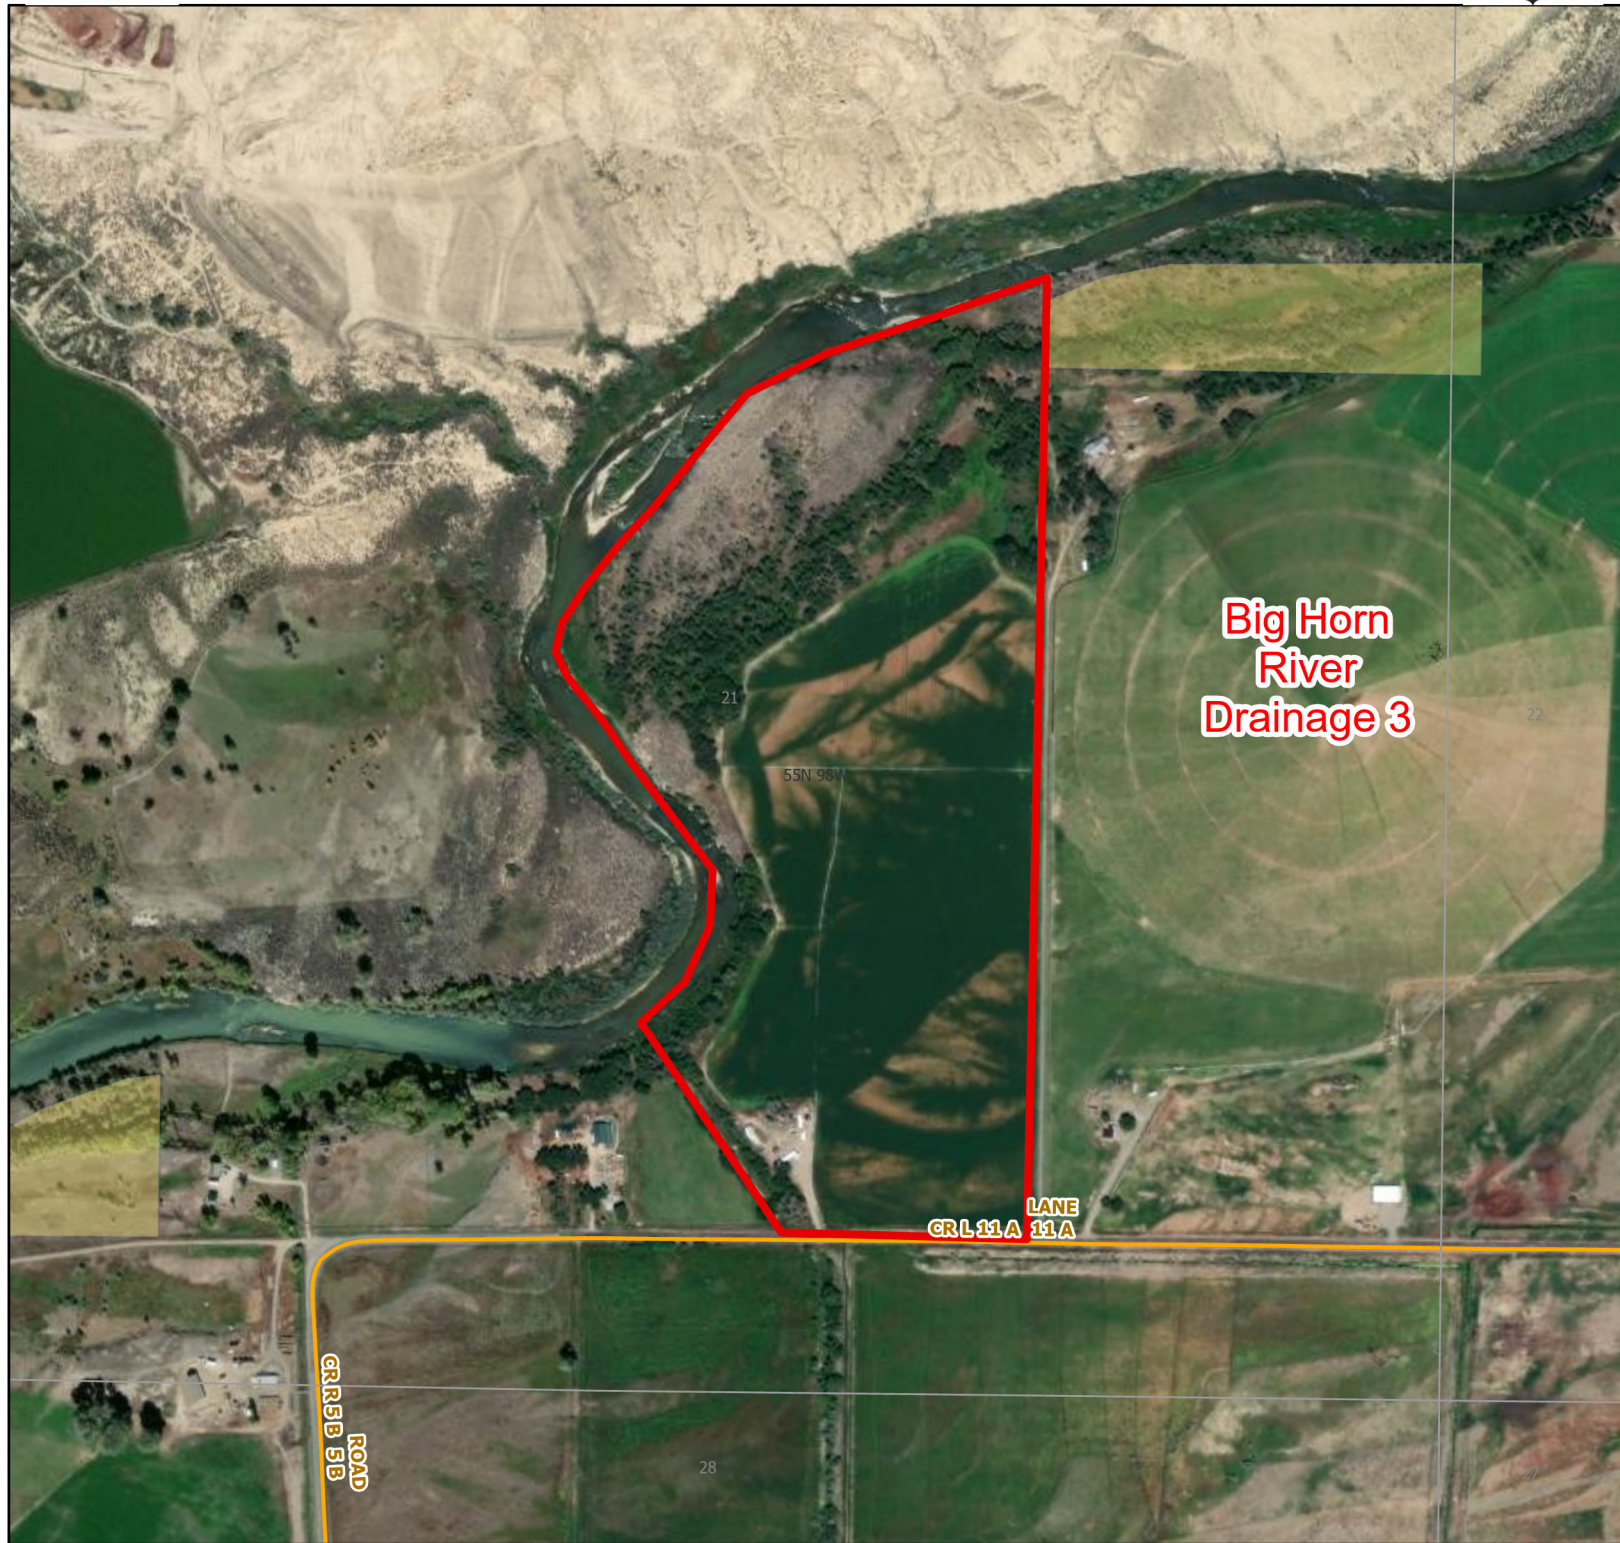

# Big Horn River 3 Walk-In Fishing Area

Parking	Access Roads	Boundary	CLOSED	State	DOD
Boat Ramp	Roads			BLM	Wyoming Game & Fish Dept.
Road Closed				Forest Service	Private

Water Name: Shoshone River

Species Available: Bear River Cutthroat, Brown Trout, Rainbow Trout

Special Restrictions:

2025 Fish Season  
Access Dates: 01/01 - 12/31

This map is for visual use, assistance and general location only, does not represent a survey, and is not to be used for legal conveyance. Area boundaries are approximate and can change. Signs will mark the actual access boundaries.