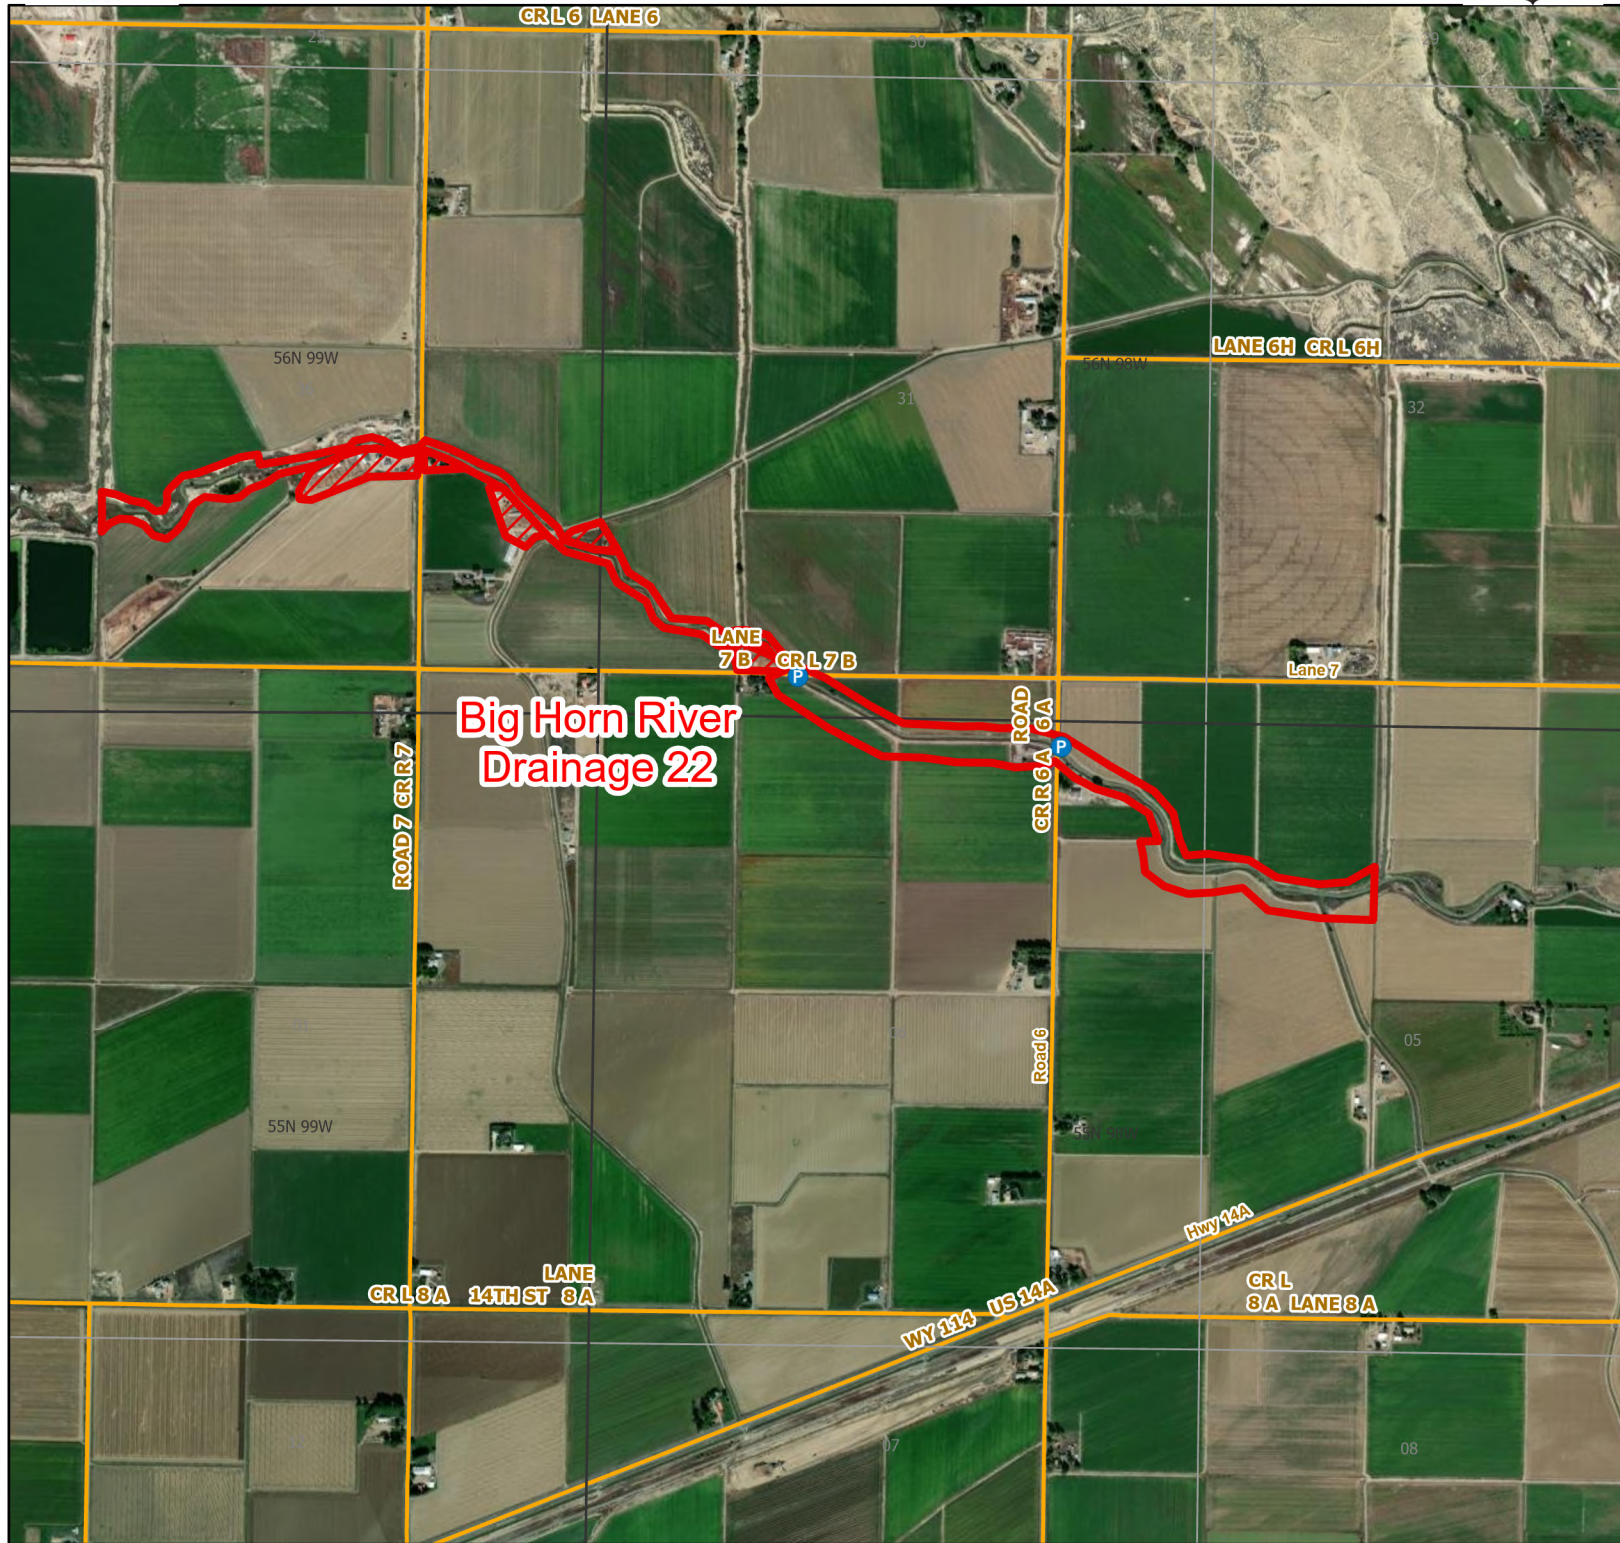

Big Horn River 22 Walk-In Fishing Area

Parking	Access Roads	Boundary	CLOSED	State	DOD
Boat Ramp	Roads			BLM	Wyoming Game & Fish Dept.
Road Closed				Forest Service	Private

Water Name: Bitter Creek

Species Available: Brown Trout, Rainbow Trout

Special Restrictions: Parking along county road only. North bank access ONLY, please refer to map.

2025 Fish Season
Access Dates: 01/01 - 12/31

This map is for visual use, assistance and general location only, does not represent a survey, and is not to be used for legal conveyance. Area boundaries are approximate and can change. Signs will mark the actual access boundaries.