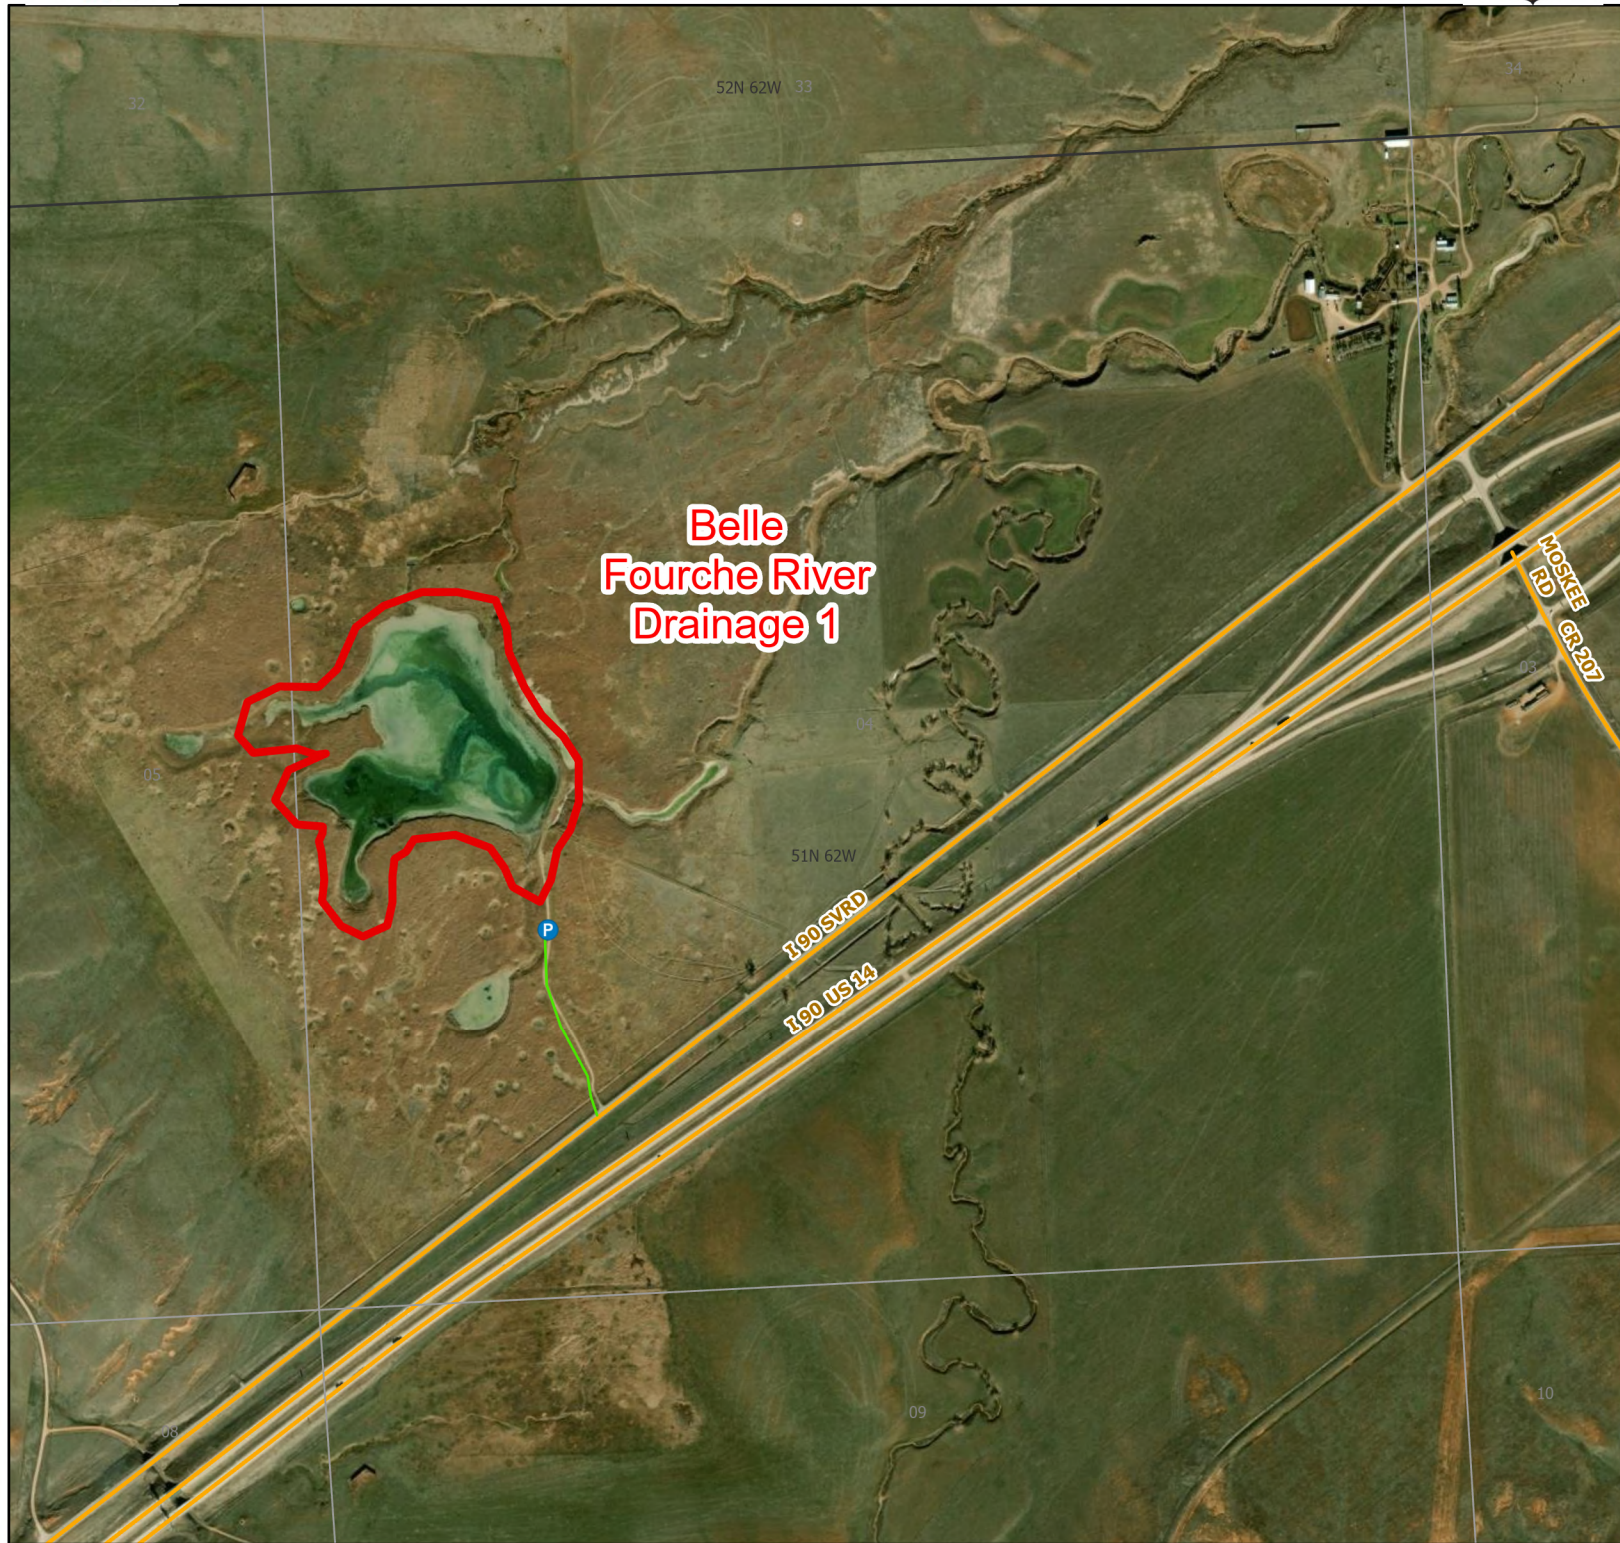

Belle Fourche River 1 Walk-In Fishing Area

Parking	Access Roads	Boundary	CLOSED	State	DOD
Boat Ramp	Roads			BLM	Wyoming Game & Fish Dept.
Road Closed				Forest Service	Private

Water Name: Medicine Lake

Species Available: Brook Trout, Rainbow Trout, Cutthroat Trout

Special Restrictions: No ice fishing is permitted. Vehicles must stay off dam.

2025 Fish Season
Access Dates: 01/01 - 12/31

This map is for visual use, assistance and general location only, does not represent a survey, and is not to be used for legal conveyance. Area boundaries are approximate and can change. Signs will mark the actual access boundaries.