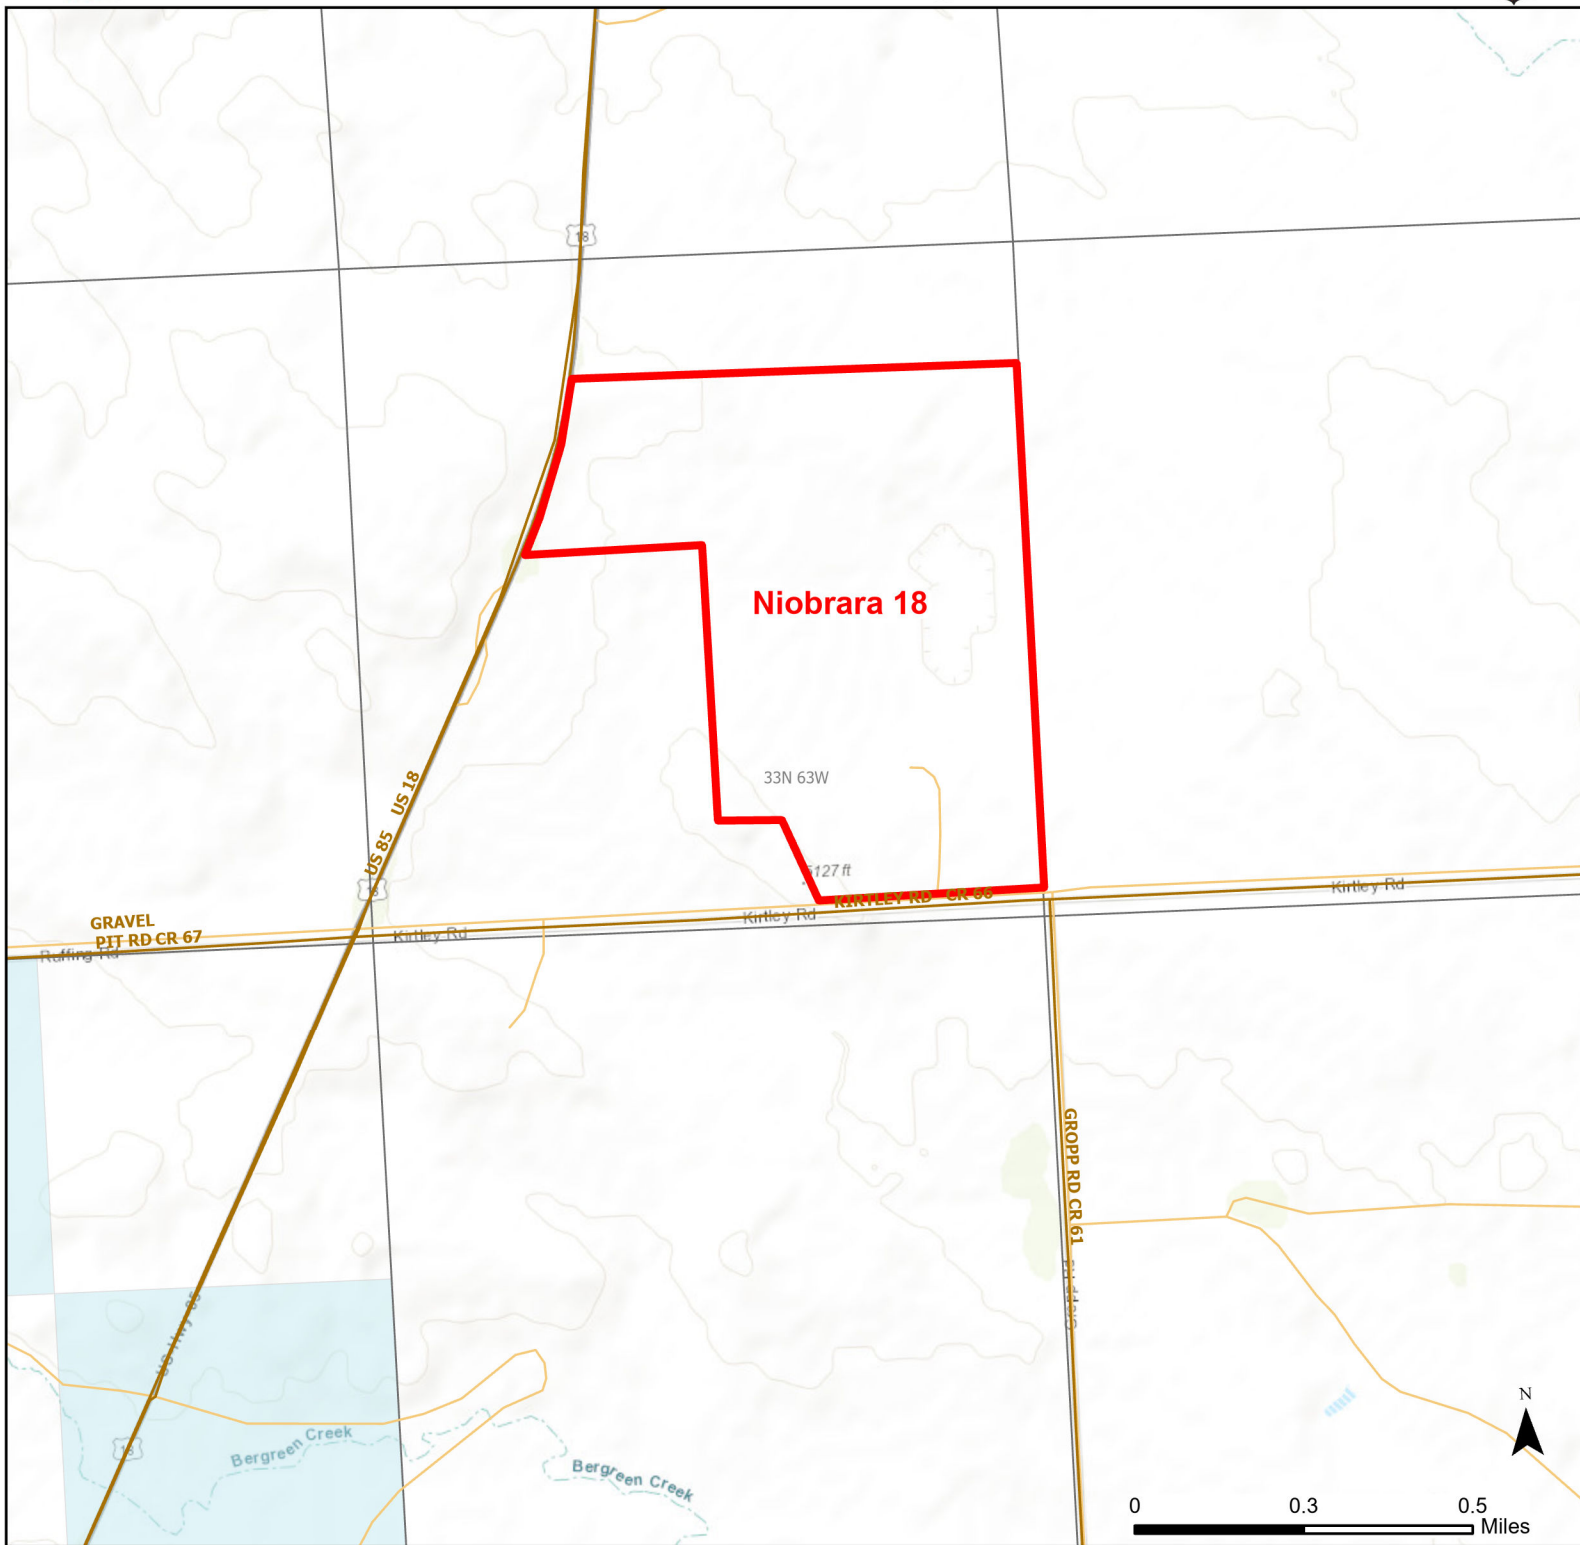

Niobrara 18 Walk-in Hunting Area

Access Dates:
08/15 - 10/31
2024 Hunt Season

Parking	Closed Road	Boundary	Limited Range Weapons and Archery	State
Road Closed	WIA Use Only	Archery Only	Other	DOD
Coupon Box	Roads			BLM
Gate	County Boundaries			Forest Service
Open Road			CLOSED	Wyoming Game & Fish Dept.
Special Conditions Apply				Private

Species allowed to hunt: Antelope

Rules:

This map is for visual use, assistance and general location only, does not represent a survey, and is not to be used for legal conveyance. Hunt Area boundaries are approximate, consult Game and Fish Hunting Regulations for descriptions and restrictions. Access to these private lands for any commercial activity must be gained by contacting the individual landowner(s) directly.