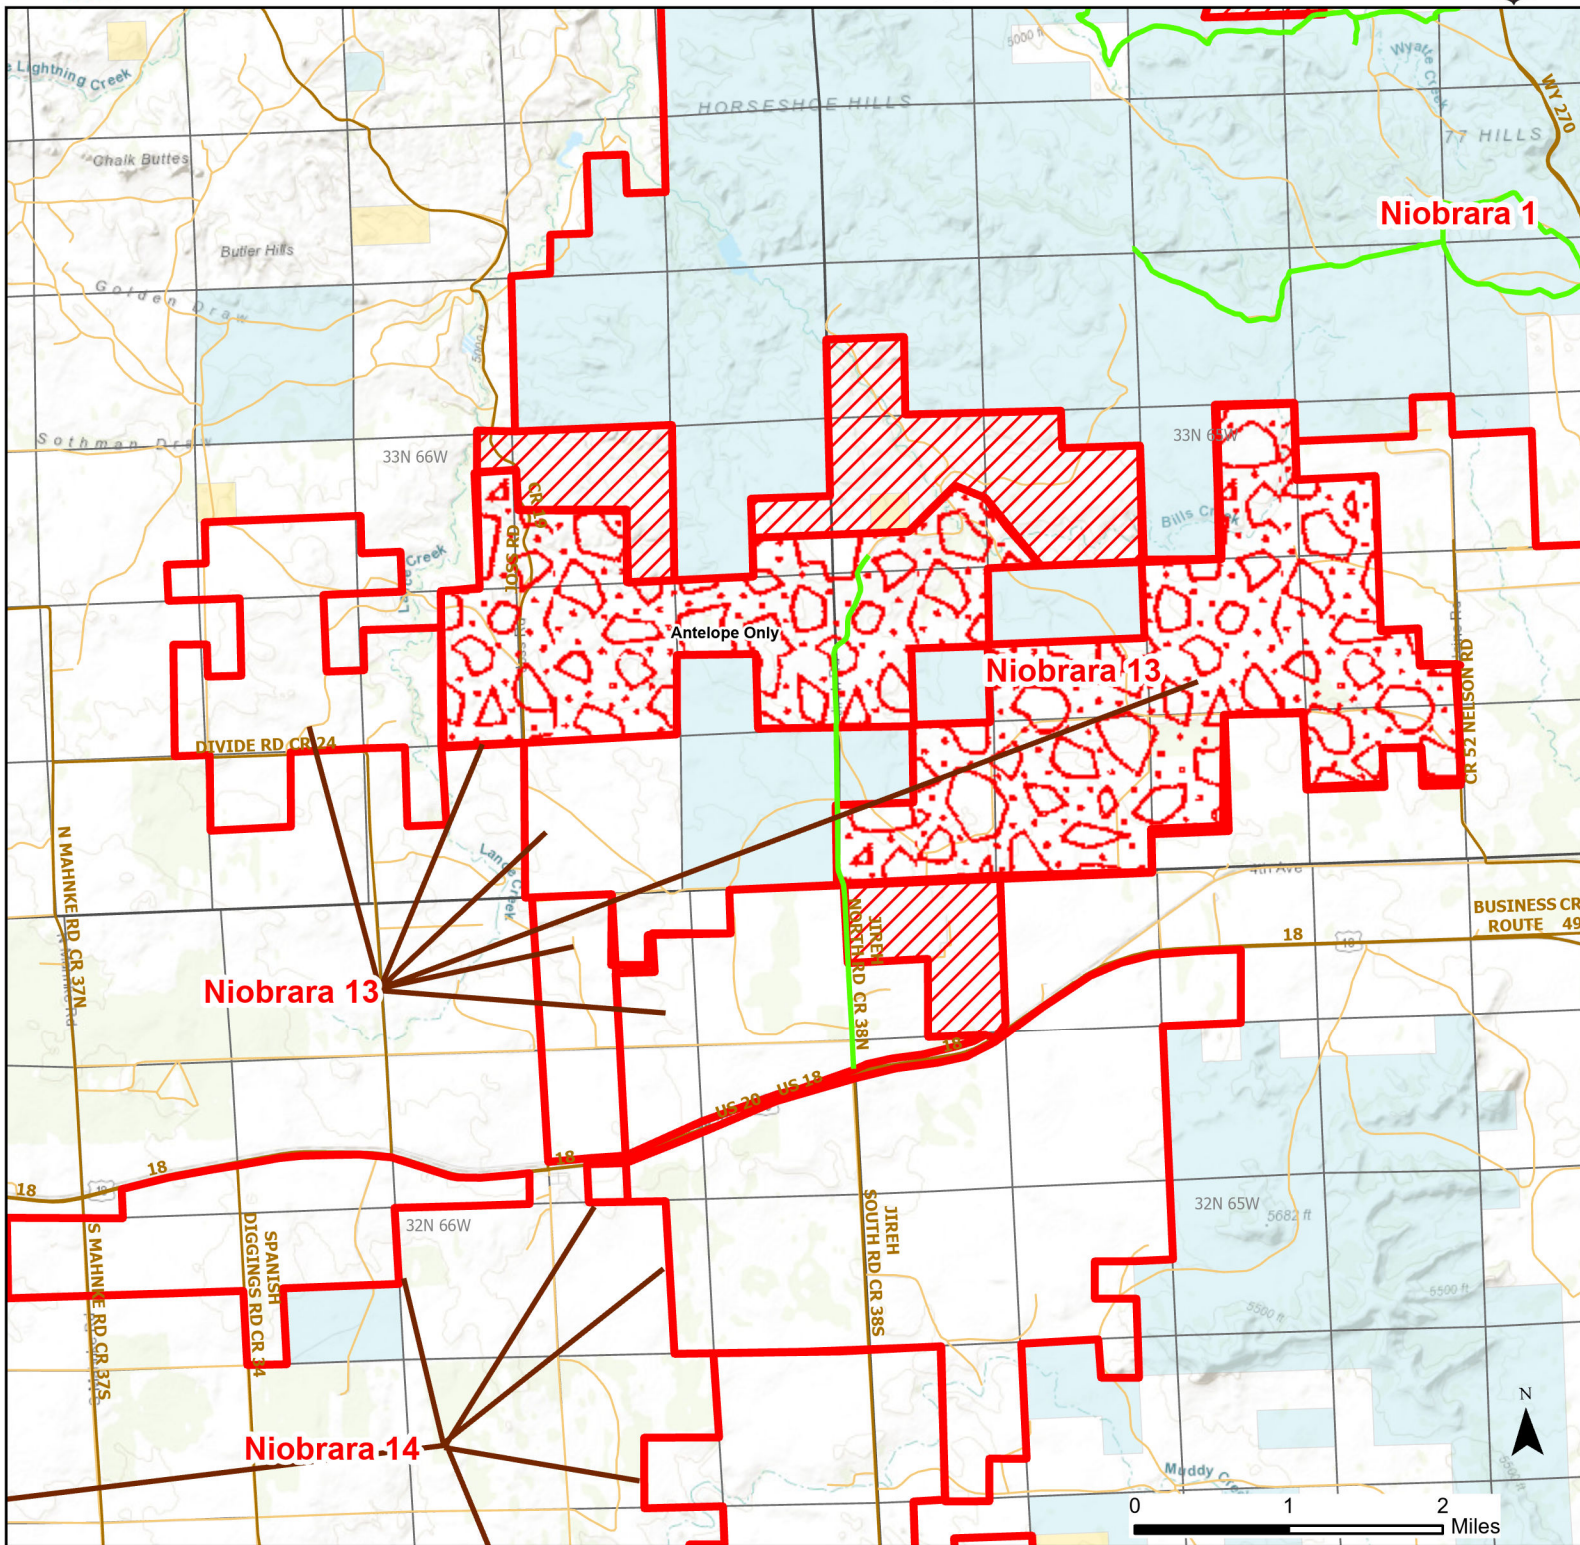

Niobrara 13 Walk-in Hunting Area

Access Dates:
08/15 - 11/30
2024 Hunt Season

Parking	Closed Road	Boundary	Limited Range Weapons and Archery	State
Road Closed	WIA Use Only	Archery Only	Other	DOD
Coupon Box	Roads	CLOSED		BLM
Gate	County Boundaries			Forest Service
Open Road				Wyoming Game & Fish Dept.
Special Conditions Apply				Private

Species allowed to hunt: Antelope, Deer

Rules:

This map is for visual use, assistance and general location only, does not represent a survey, and is not to be used for legal conveyance. Hunt Area boundaries are approximate, consult Game and Fish Hunting Regulations for descriptions and restrictions. Access to these private lands for any commercial activity must be gained by contacting the individual landowner(s) directly.