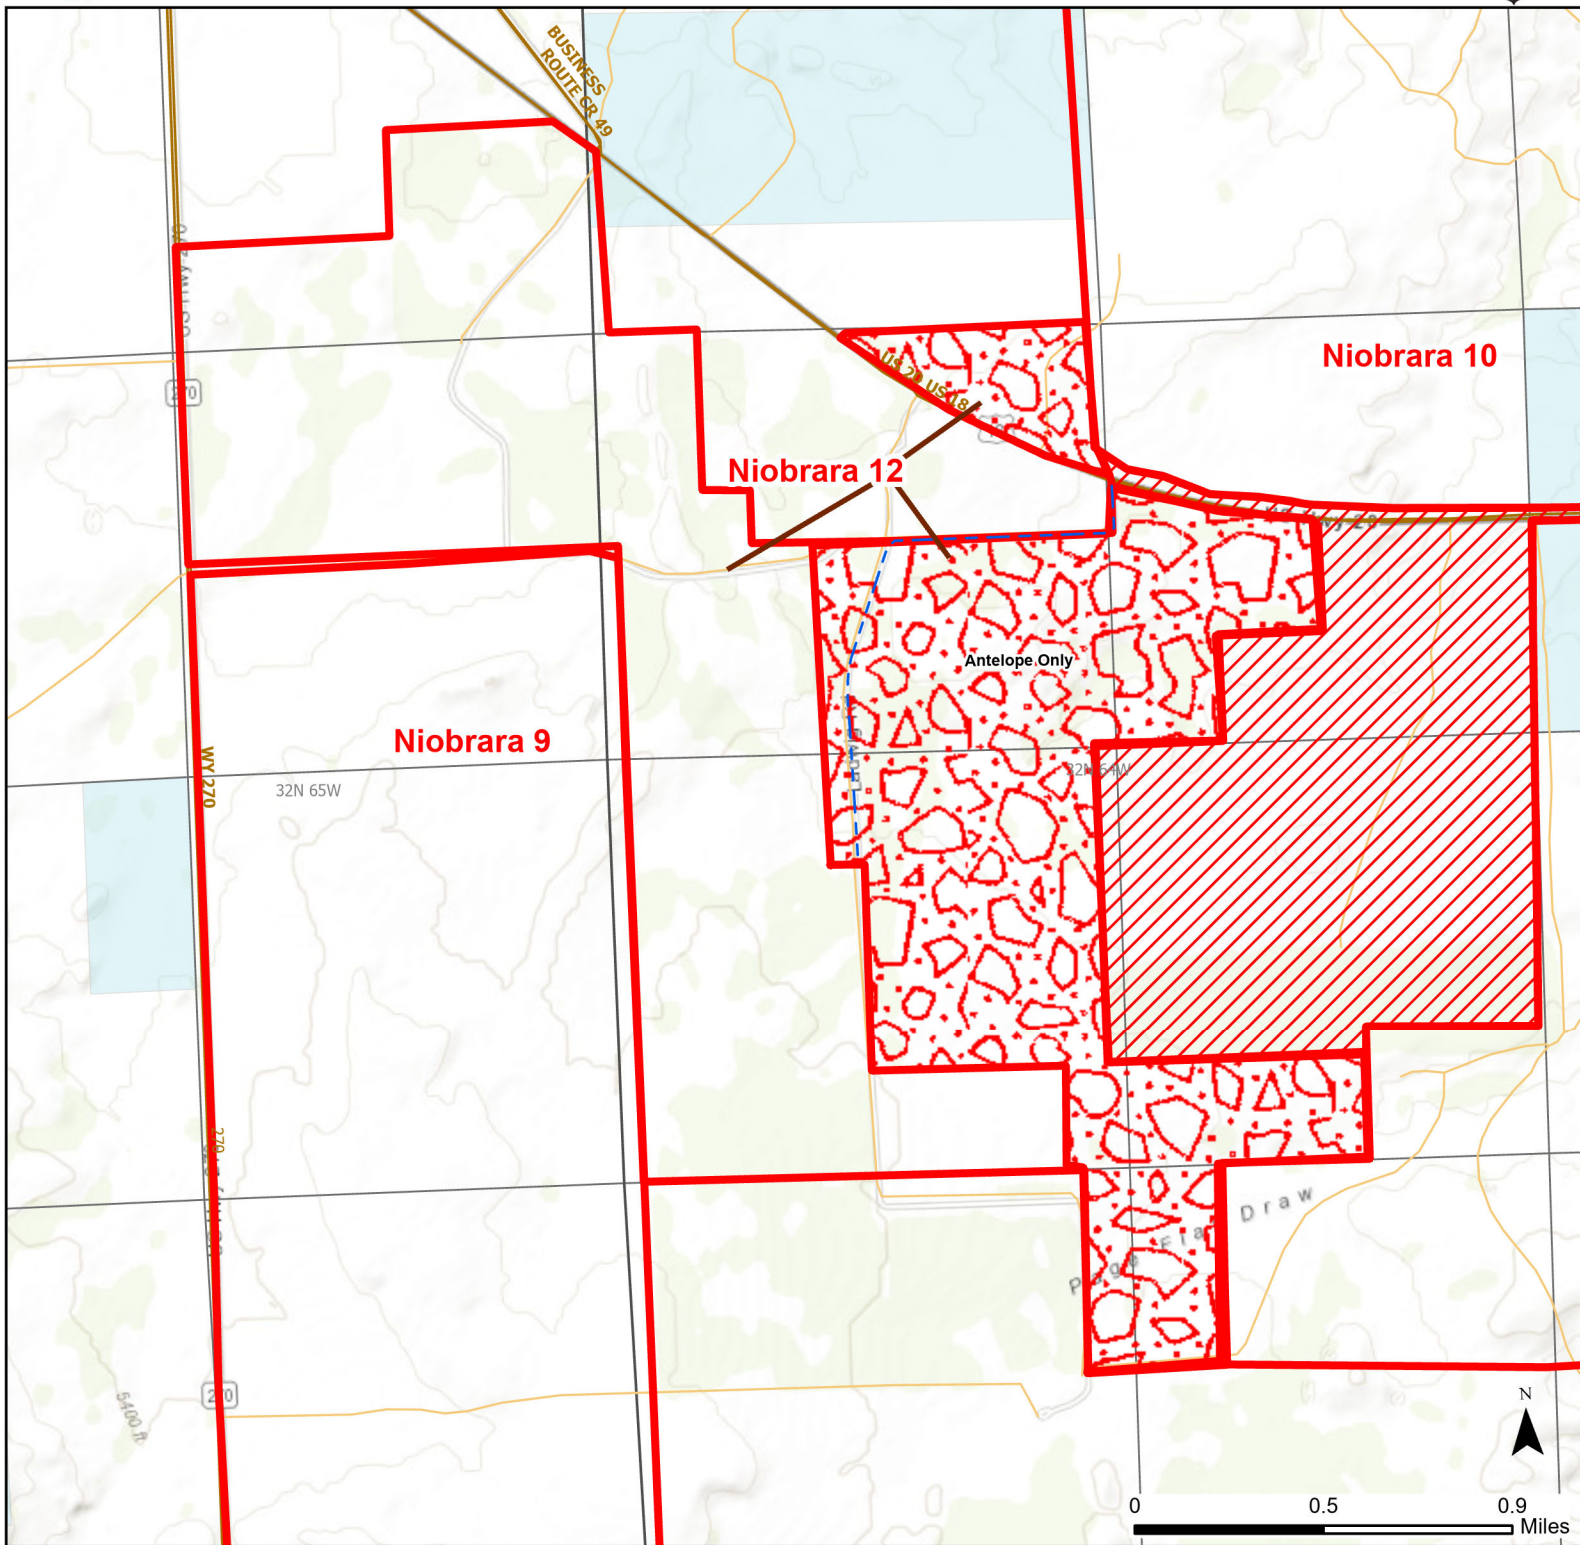

Niobrara 12 Walk-in Hunting Area

Access Dates:
08/15 - 01/31
2024 Hunt Season

Parking	Closed Road	Boundary	Limited Range Weapons and Archery	State
Road Closed	WIA Use Only	Archery Only	Other	DOD
Coupon Box	Roads	County Boundaries	CLOSED	BLM
Gate	Open Road			Forest Service
Special Conditions Apply				Wyoming Game & Fish Dept.
				Private

Species allowed to hunt: Antelope, Deer

Rules:

This map is for visual use, assistance and general location only, does not represent a survey, and is not to be used for legal conveyance. Hunt Area boundaries are approximate, consult Game and Fish Hunting Regulations for descriptions and restrictions. Access to these private lands for any commercial activity must be gained by contacting the individual landowner(s) directly.