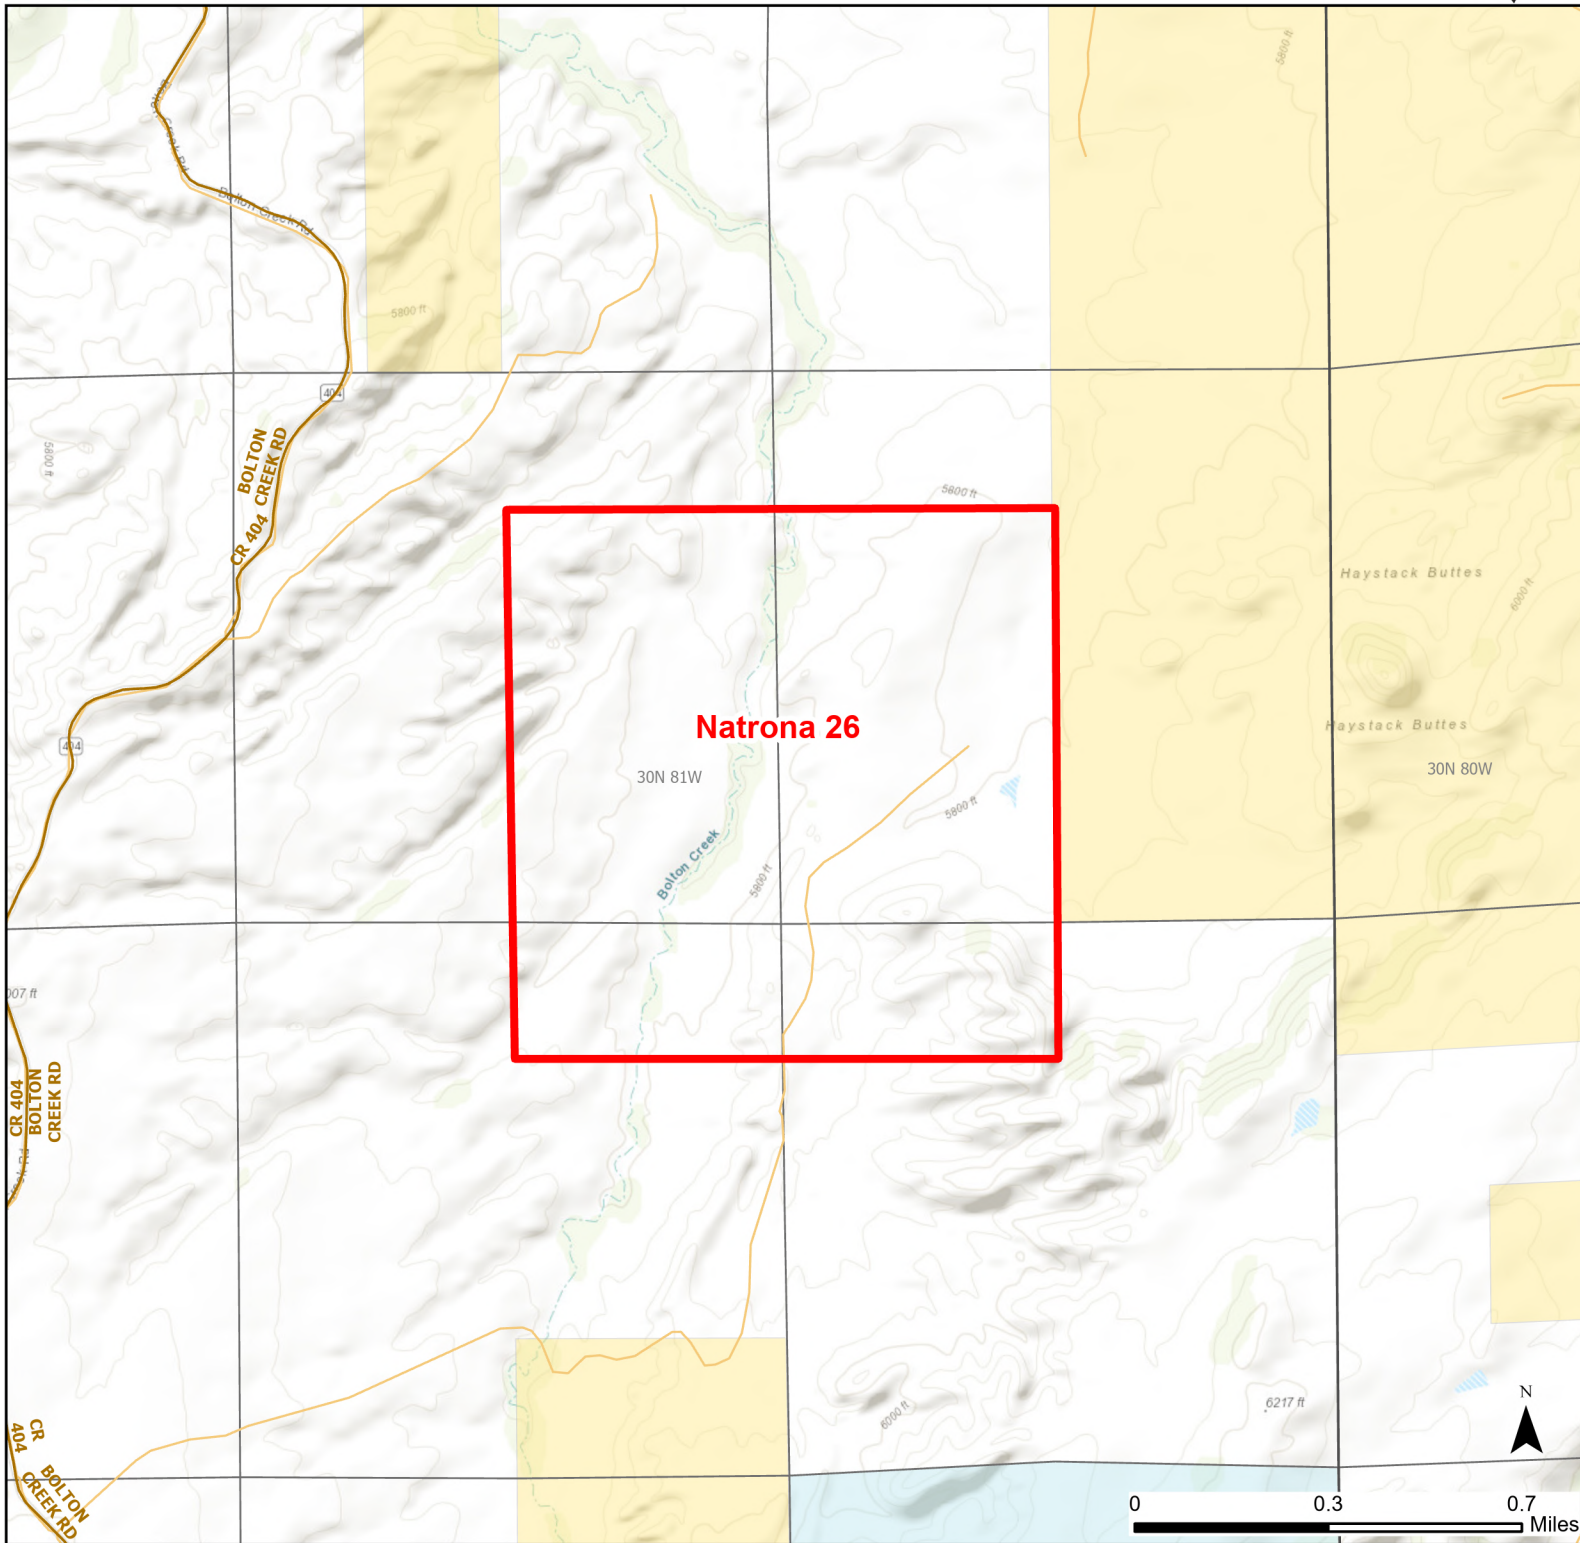

# Natrona 26 Walk-in Hunting Area

Access Dates:  
8/15 - 10/31  
2024 Hunt Season

Parking	Closed Road	Boundary	Limited Range Weapons and Archery	State
Road Closed	WIA Use Only	Archery Only	Other	DOD
Coupon Box	Roads			BLM
Gate	County Boundaries			Forest Service
Open Road				Wyoming Game & Fish Dept.
Special Conditions Apply			CLOSED	Private

Species allowed to hunt: Antelope

Rules: Coyote hunting allowed.

This map is for visual use, assistance and general location only, does not represent a survey, and is not to be used for legal conveyance. Hunt Area boundaries are approximate, consult Game and Fish Hunting Regulations for descriptions and restrictions. Access to these private lands for any commercial activity must be gained by contacting the individual landowner(s) directly.