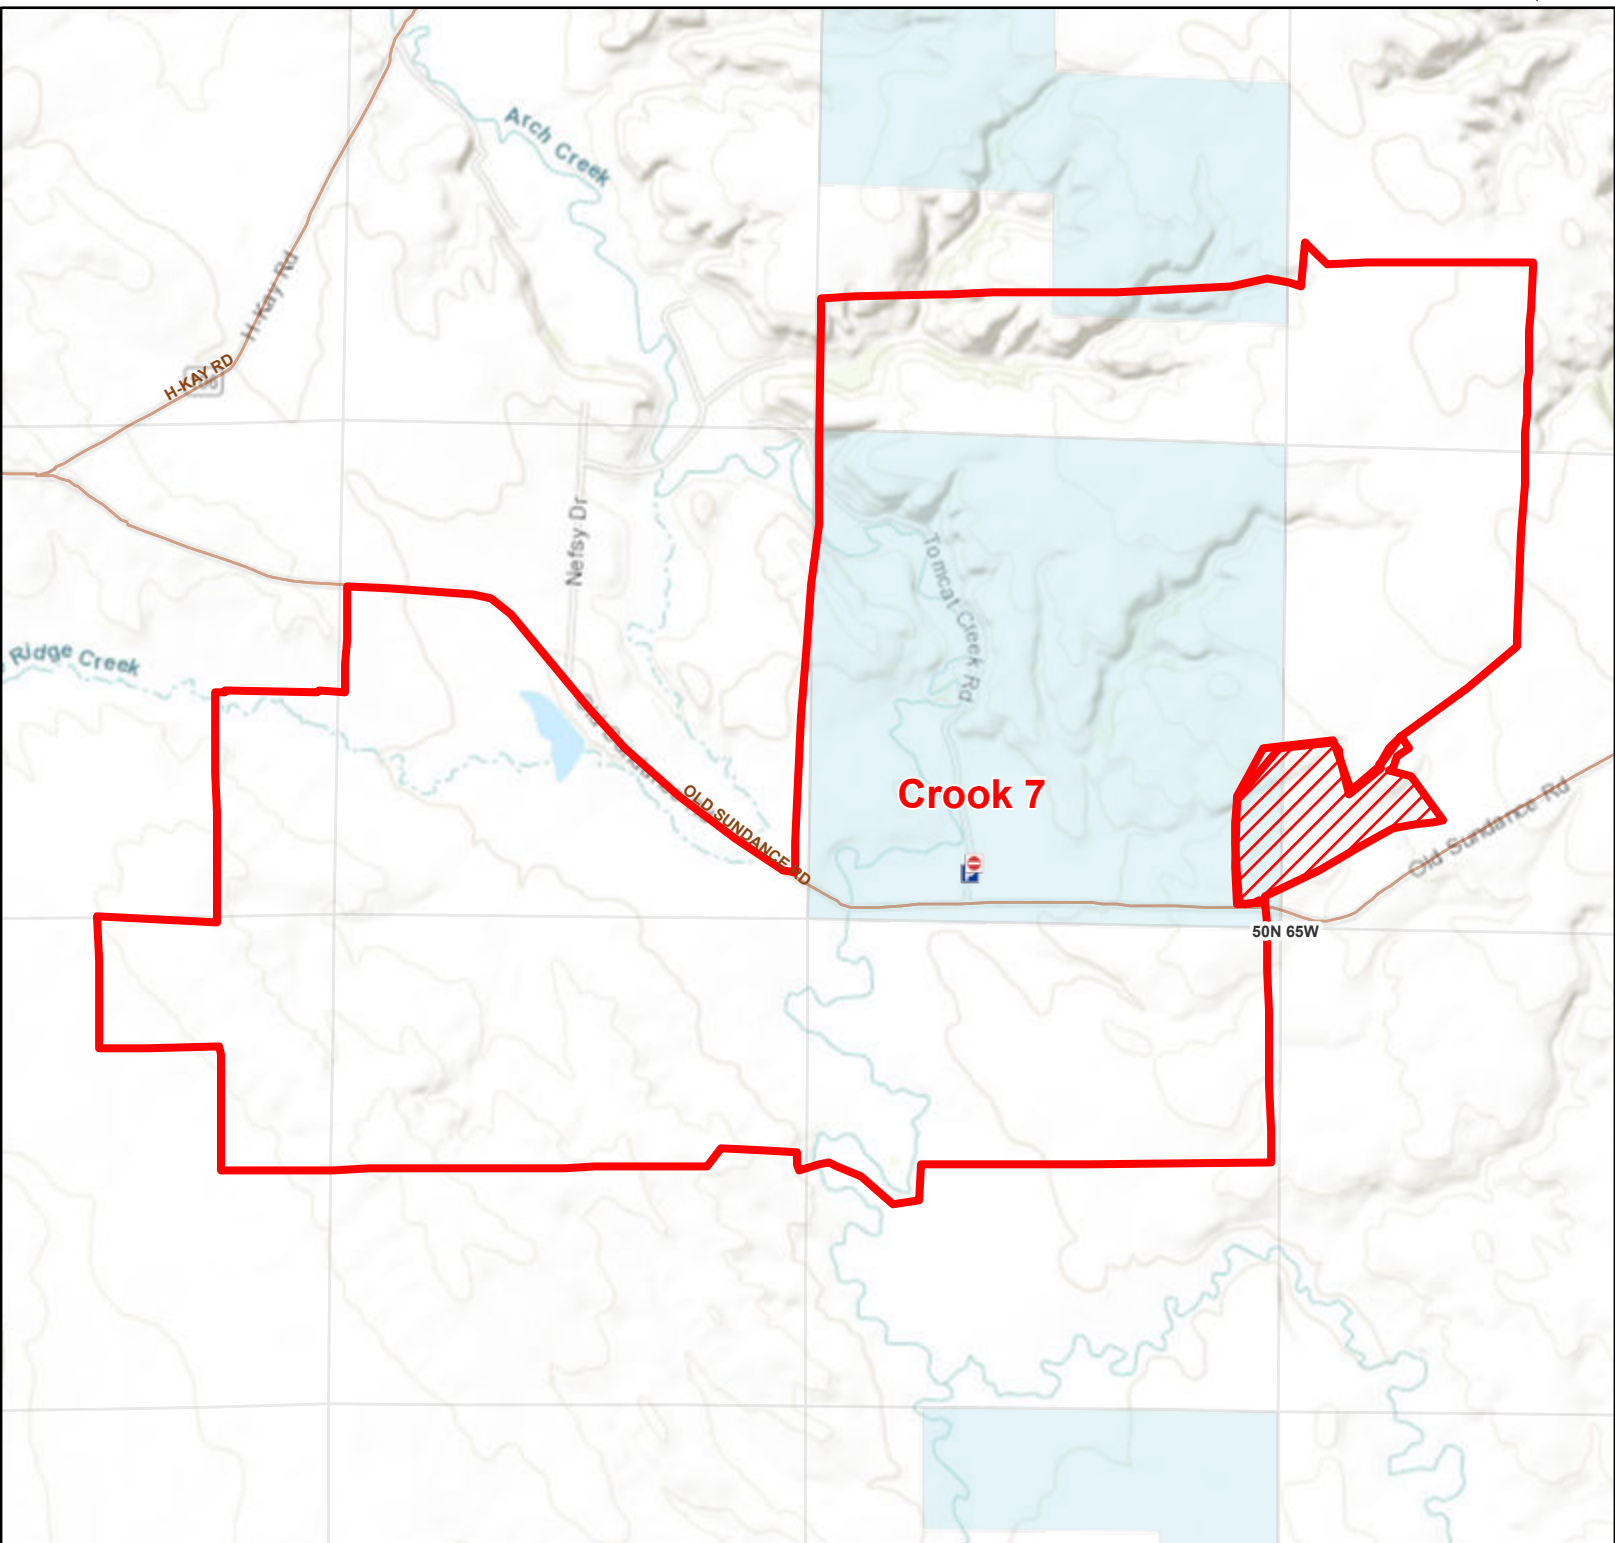

Crook 7 Walk-in Hunting Area

Access Dates:
8/15 - 5/31

2024 Hunt Season

Parking	Open Road	Boundary	Limited Range Weapons and Archery	State	Wyoming Game & Fish Dept.
Road Closed	Special Conditions Apply	Archery Only	Other	BLM	Forest Service
Coupon Box	Closed Road	Ownership	CLOSED	DOD	Private
Gate					

Species allowed to hunt: Waterfowl, Sandhill Crane, Pheasant, Sharp-tailed Grouse, Doves, Partridge, Turkey, Rabbit, Antelope, Deer, Elk

Rules: No motorized vehicles allowed outside the parking area or off the county road. Prairie-Dog hunting allowed on State Land ONLY. State lands are enrolled in this Walk-in Area. All access restrictions apply.

This map is for visual use, assistance and general location only, does not represent a survey, and is not to be used for legal conveyance. Area boundaries are approximate and can change. Signs will mark the actual access boundaries.