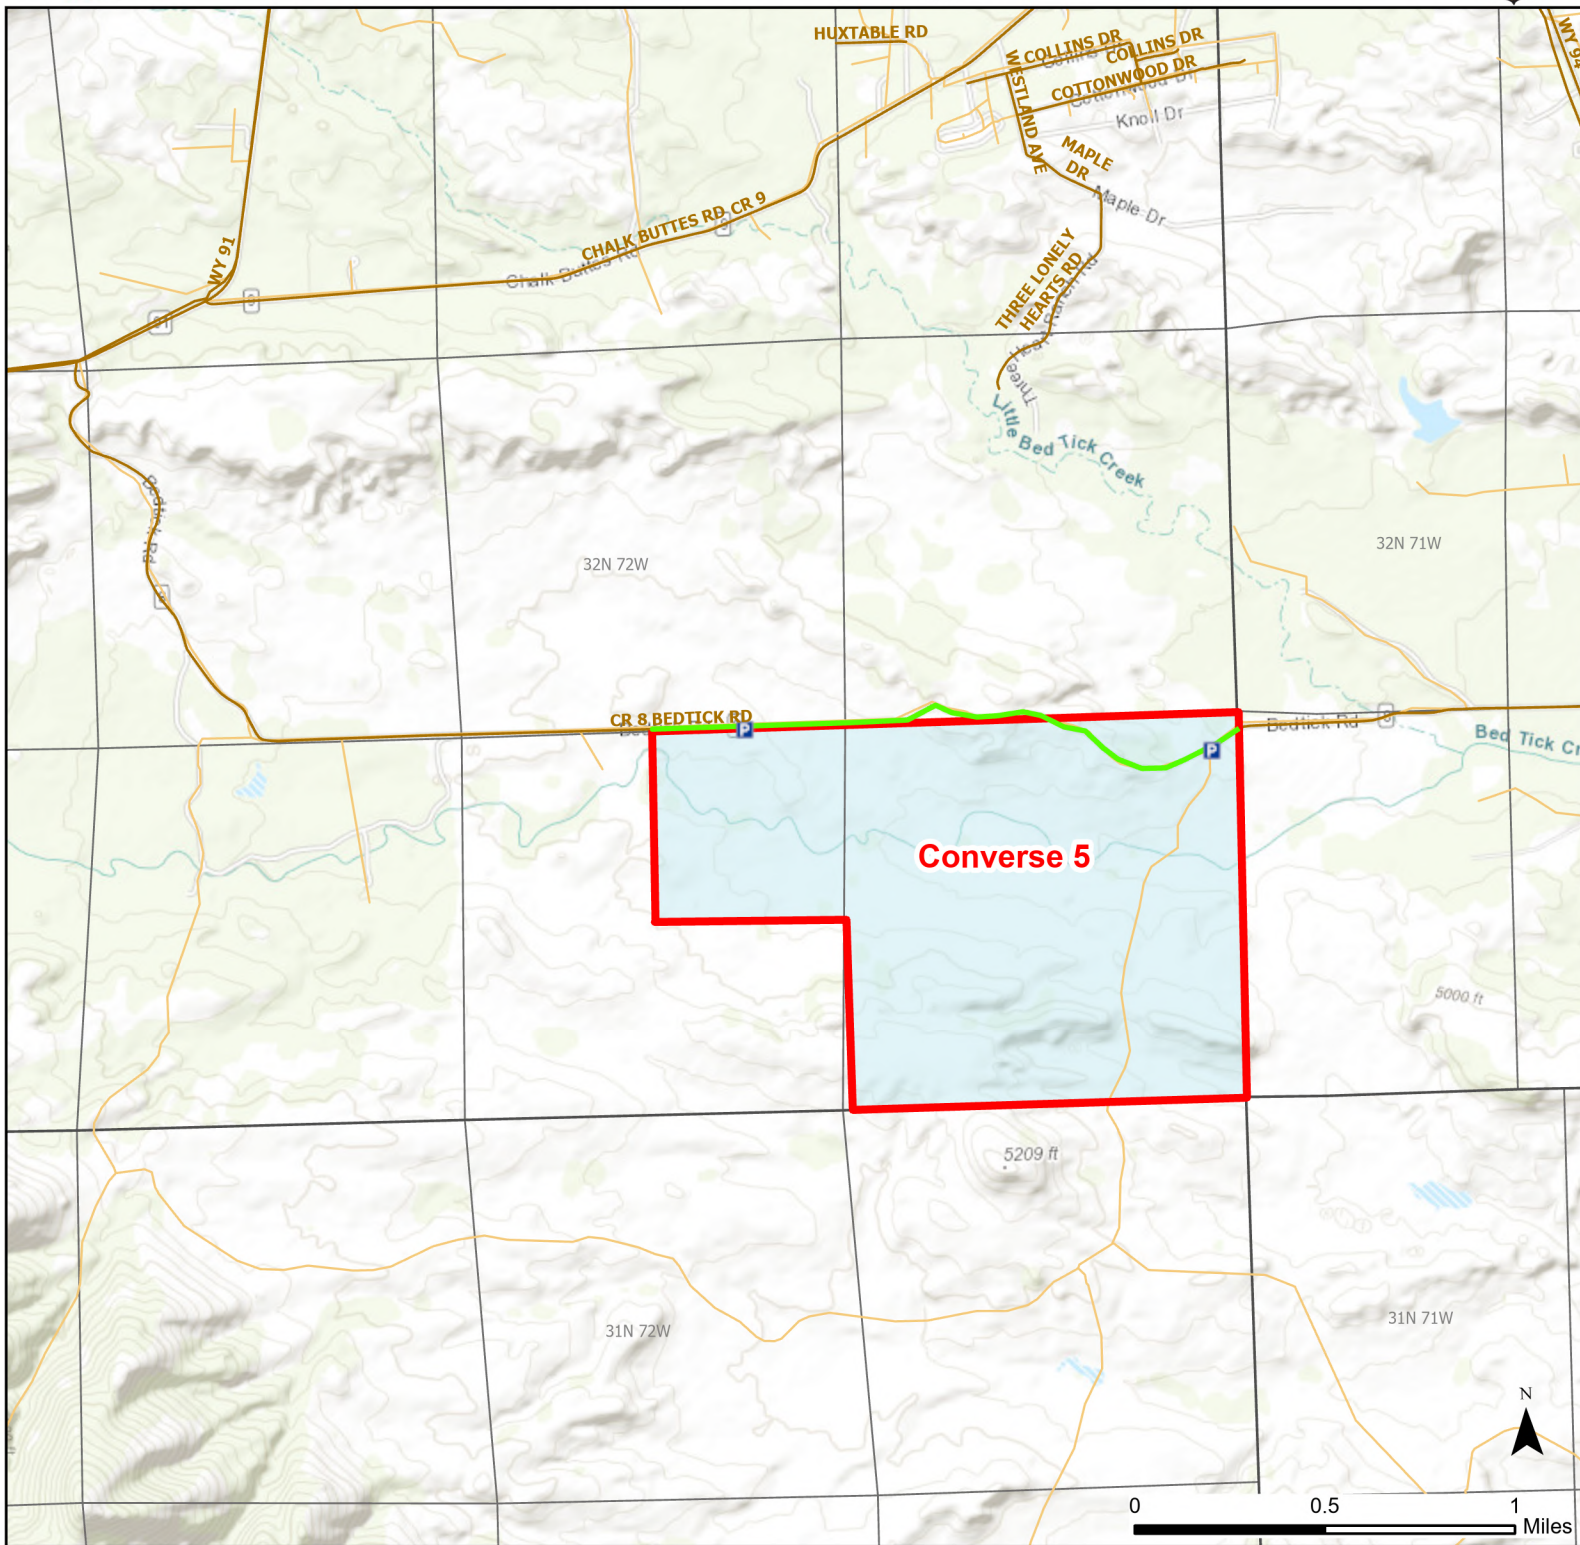

Converse 5 Walk-in Hunting Area

Access Dates:
08/01 - 03/31
2024 Hunt Season

Parking	Closed Road	Boundary	Limited Range Weapons and Archery	State
Road Closed	WIA Use Only	Archery Only	Other	DOD
Coupon Box	Roads	County Boundaries	CLOSED	BLM
Gate	Open Road			Forest Service
Special Conditions Apply				Wyoming Game & Fish Dept.
				Private

Species allowed to hunt: Antelope, Elk, Deer, Waterfowl, Grey Partridge, Blue Grouse, Doves, Pheasants, Turkey, Partridge, Sharp-tailed Grouse, Sandhill Crane, Rabbit

Rules: All vehicles must park in designated parking areas only. Predatory Animals and Prairie Dogs Allowed.

This map is for visual use, assistance and general location only, does not represent a survey, and is not to be used for legal conveyance. Hunt Area boundaries are approximate, consult Game and Fish Hunting Regulations for descriptions and restrictions. Access to these private lands for any commercial activity must be gained by contacting the individual landowner(s) directly.