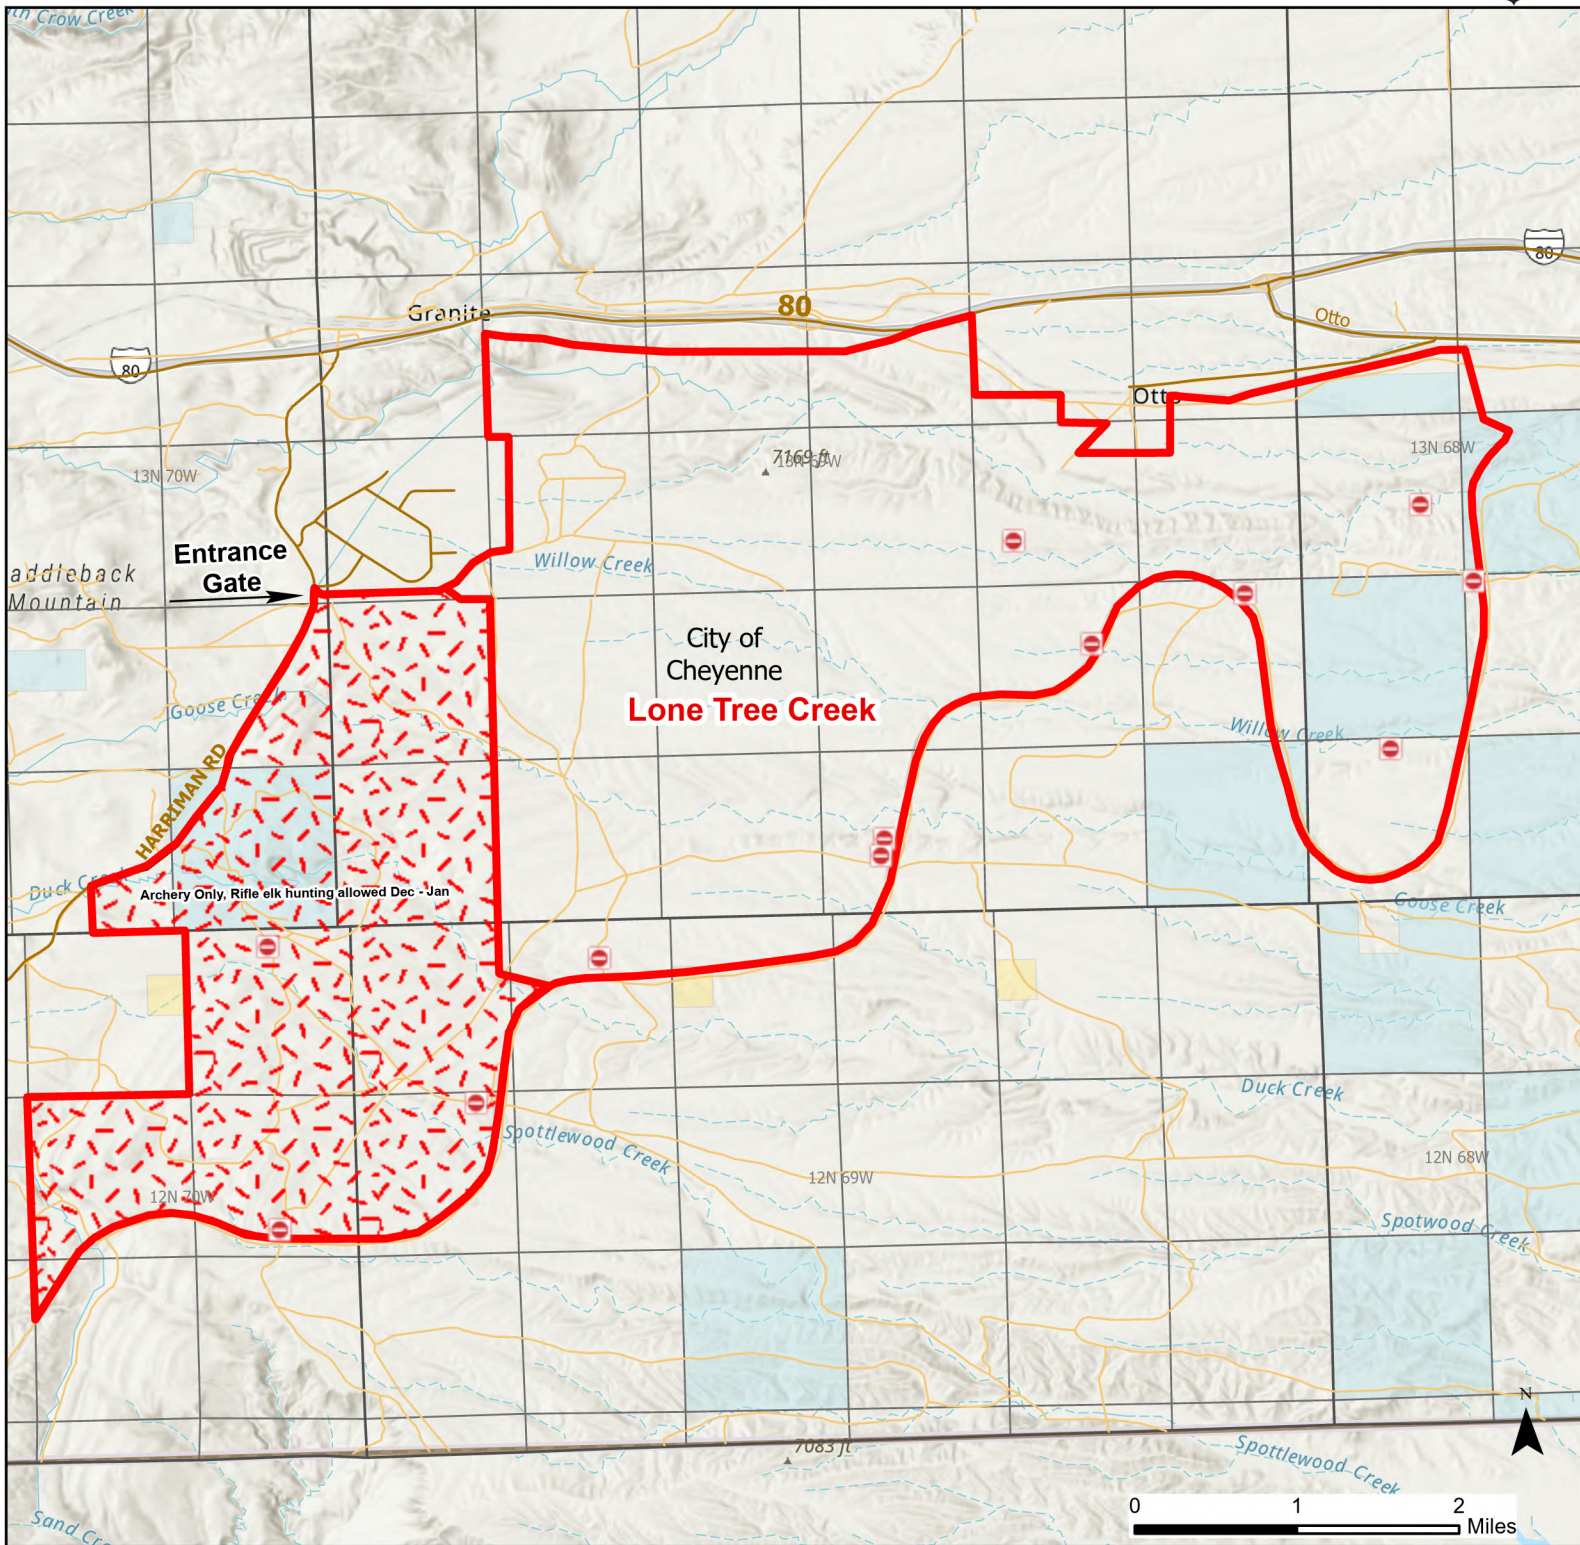

Lone Tree Creek Hunter Management Area

2024 Hunt
Season

Species allowed to hunt: Rabbit, Antelope, Deer (Archery Only), Elk

See Ranch Rules for More Information and Restrictions

Hunter Management Area rules apply only to those lands enrolled in the HMA.

This map is for visual use, assistance and general location only, does not represent a survey, and is not to be used for legal conveyance. Hunt Area boundaries are approximate, consult Game and Fish Hunting Regulations for descriptions and restrictions. Access to these private lands for any commercial activity must be gained by contacting the individual landowner(s) directly.