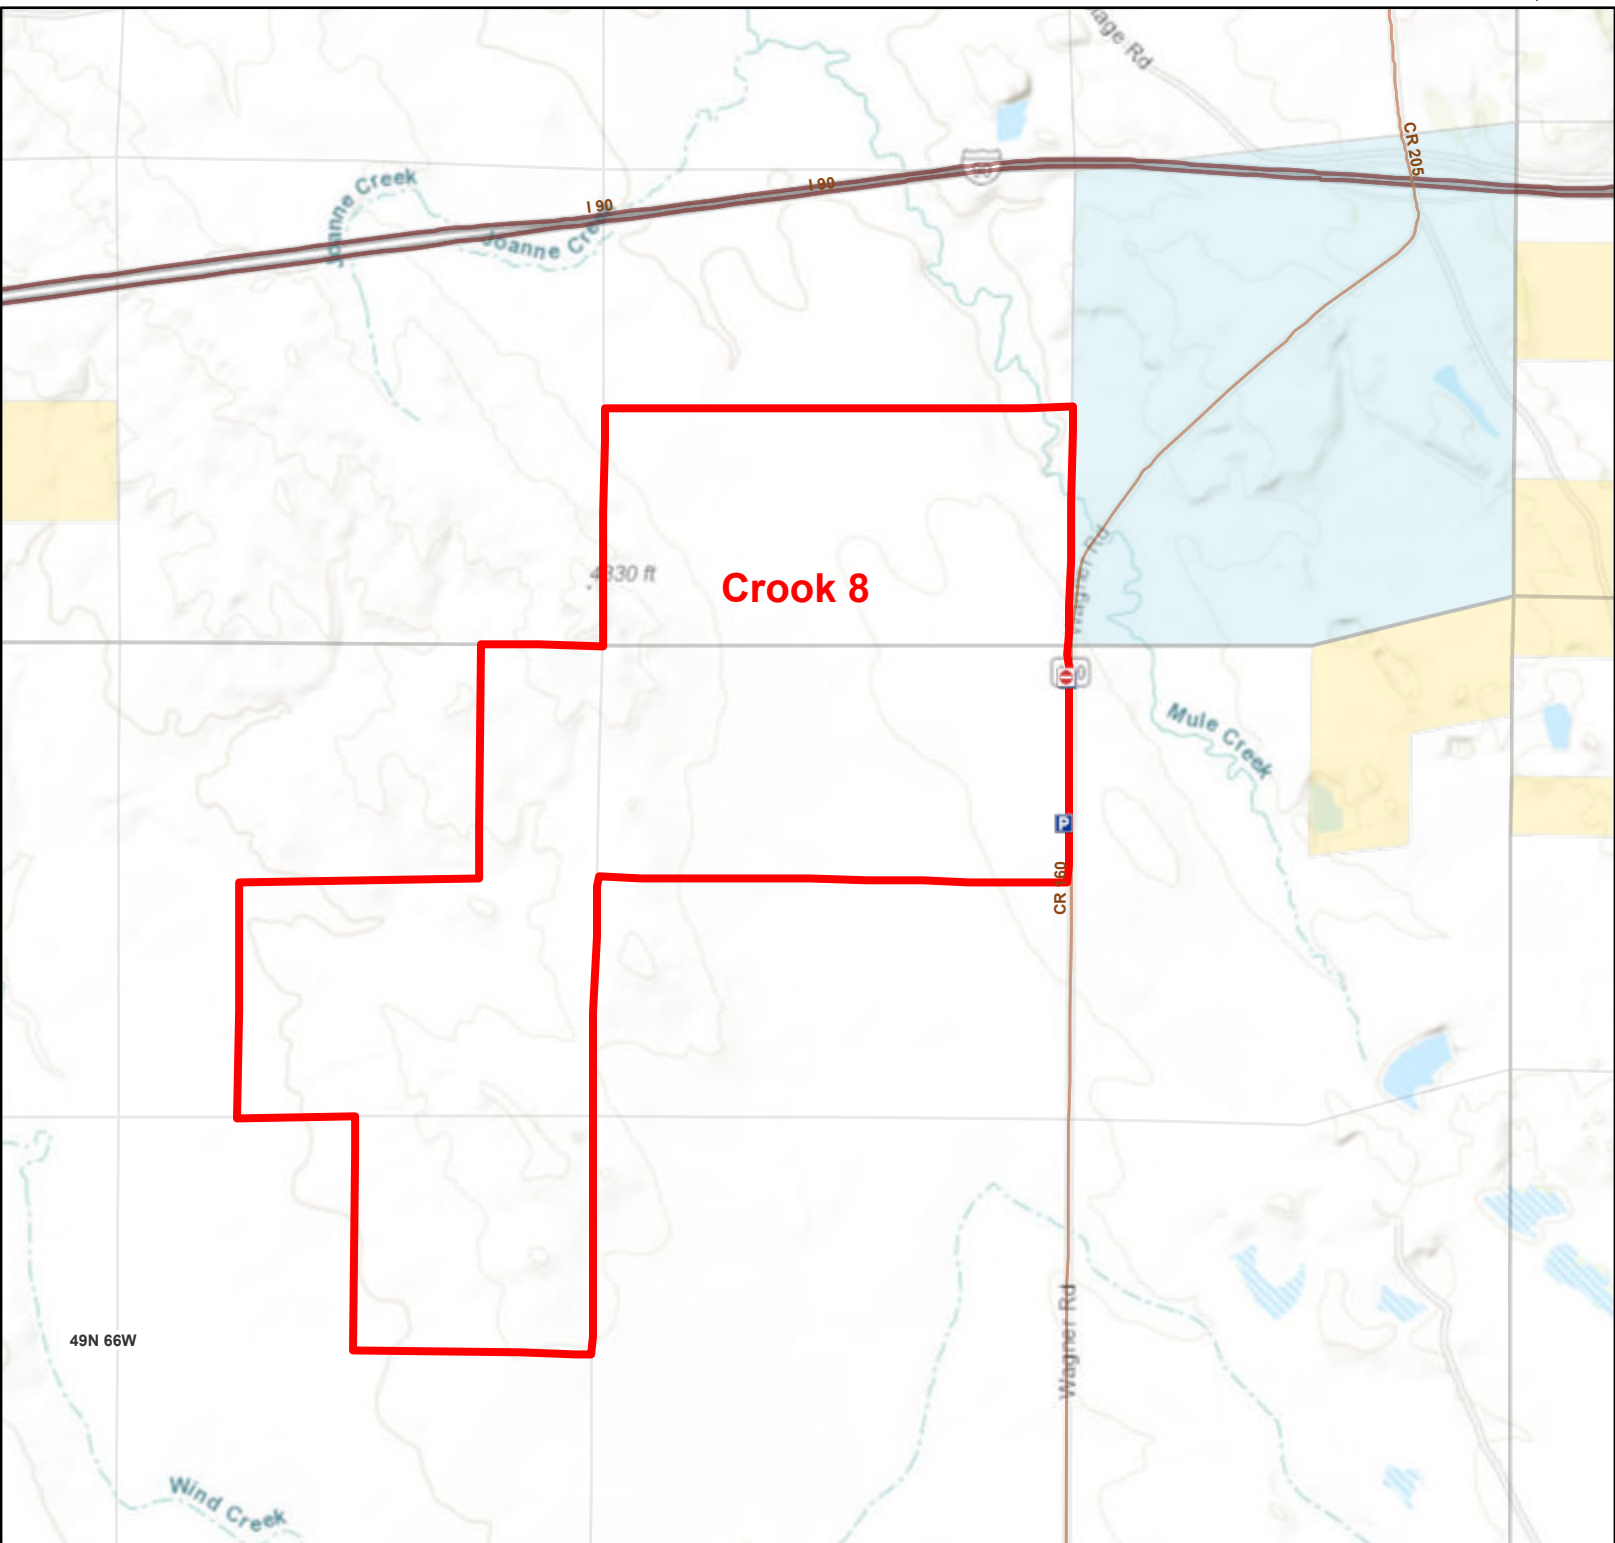

Crook 8 Walk-in Hunting Area

Access Dates:
8/15-3/31

2024 Hunt Season

Parking	Open Road	Boundary	Limited Range Weapons and Archery	State	Wyoming Game & Fish Dept.
Road Closed	Special Conditions Apply	Archery Only	Other	BLM	Forest Service
Coupon Box	Closed Road	Archery Only	CLOSED	DOD	Private
Gate	Ownership				

Species allowed to hunt: Waterfowl, Sandhill Crane, Sharp-tailed Grouse, Doves, Partridge, Rabbit, Antelope, Deer

Rules: No motorized travel allowed

This map is for visual use, assistance and general location only, does not represent a survey, and is not to be used for legal conveyance. Area boundaries are approximate and can change. Signs will mark the actual access boundaries.