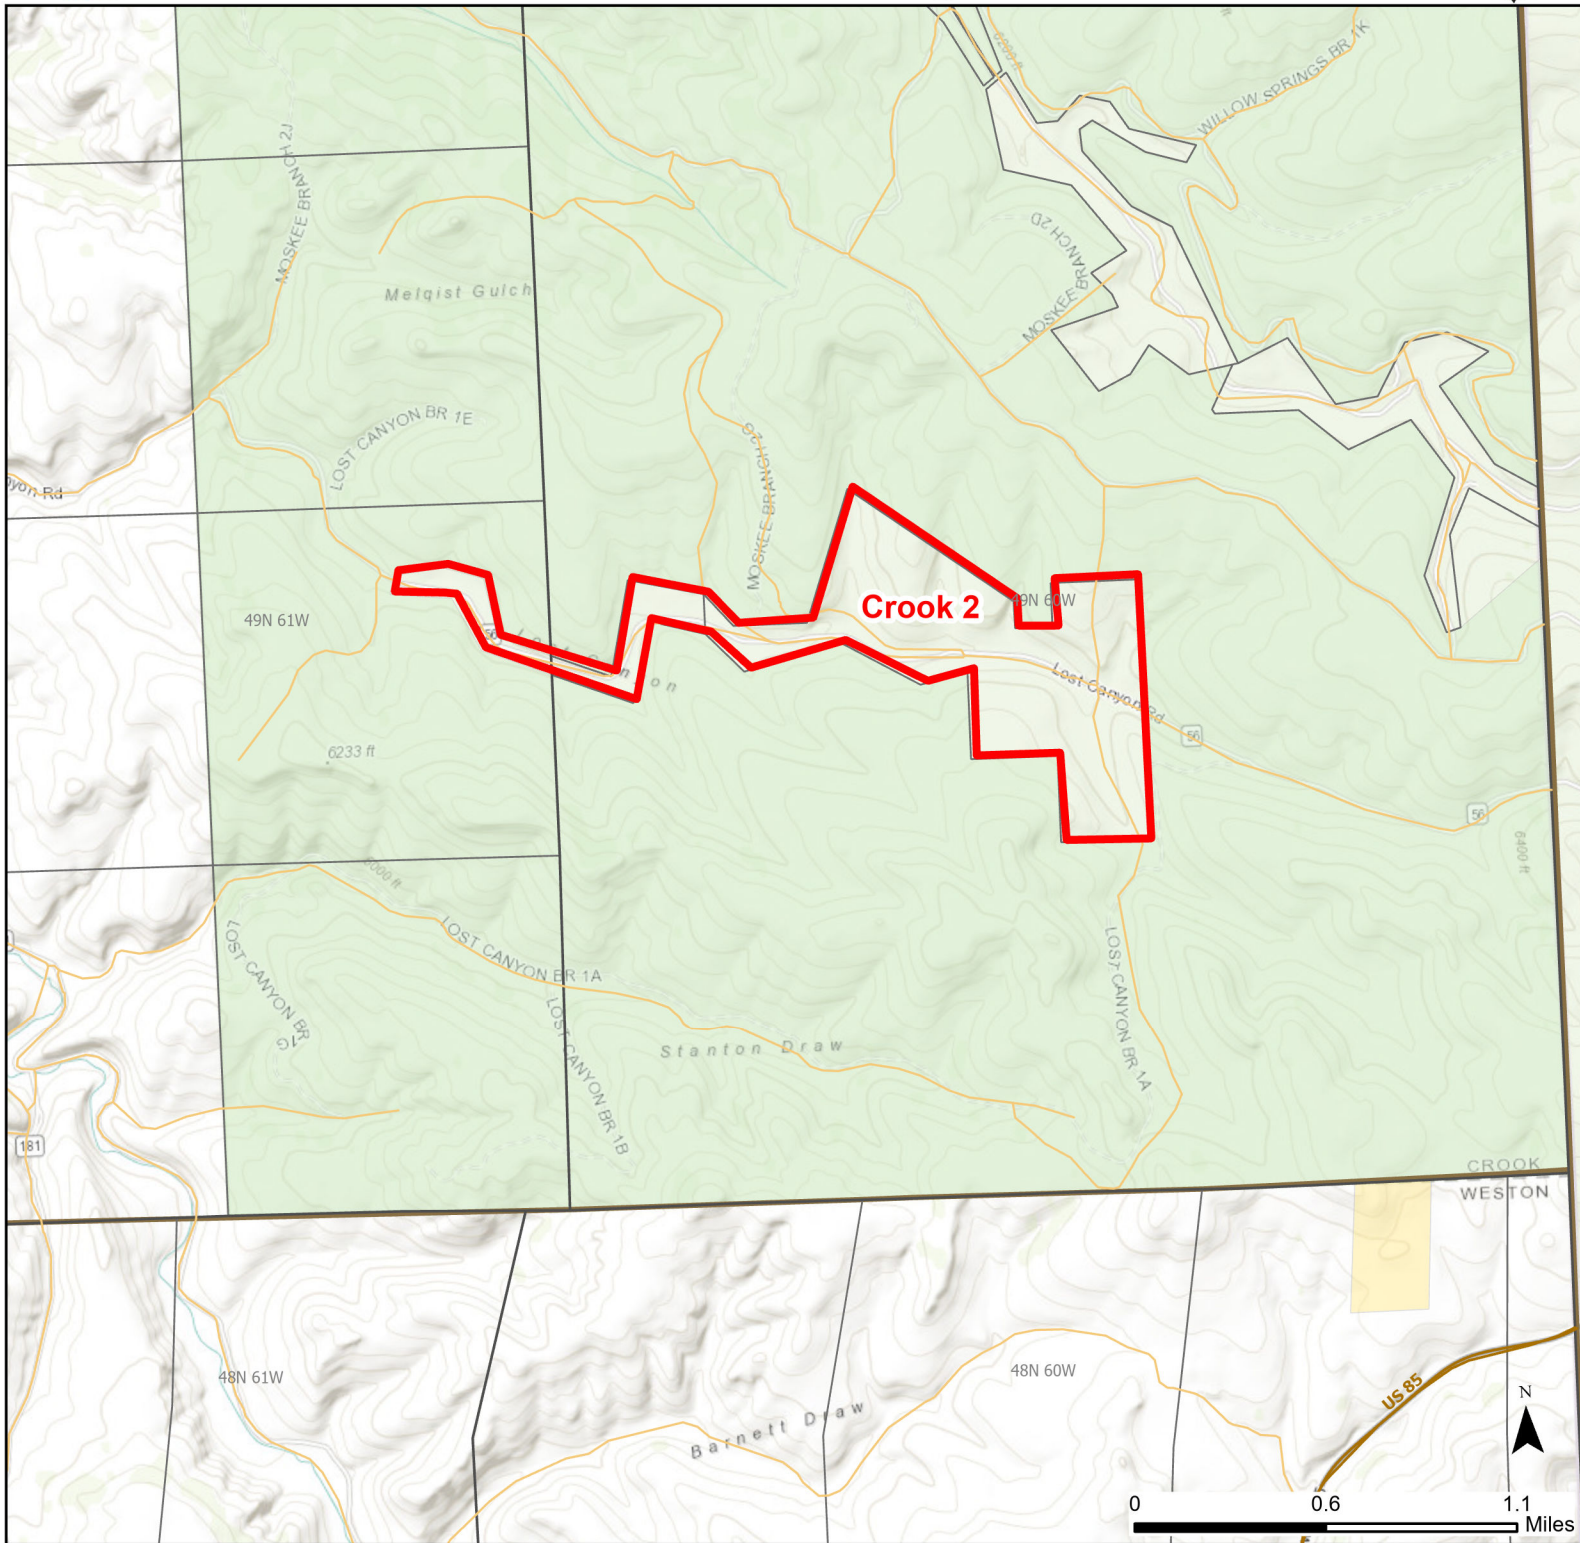

Crook 2 Walk-in Hunting Area

Access Dates:
09/01 - 05/31
2024 Hunt Season

Parking	Closed Road	Boundary	Limited Range Weapons and Archery	State
Road Closed	WIA Use Only	Archery Only	Other	DOD
Coupon Box	Roads			BLM
Gate	County Boundaries			Forest Service
Open Road				Wyoming Game & Fish Dept.
Special Conditions Apply			CLOSED	Private

Species allowed to hunt: Turkey, Deer

Rules: Foot traffic only.

This map is for visual use, assistance and general location only, does not represent a survey, and is not to be used for legal conveyance. Hunt Area boundaries are approximate, consult Game and Fish Hunting Regulations for descriptions and restrictions. Access to these private lands for any commercial activity must be gained by contacting the individual landowner(s) directly.