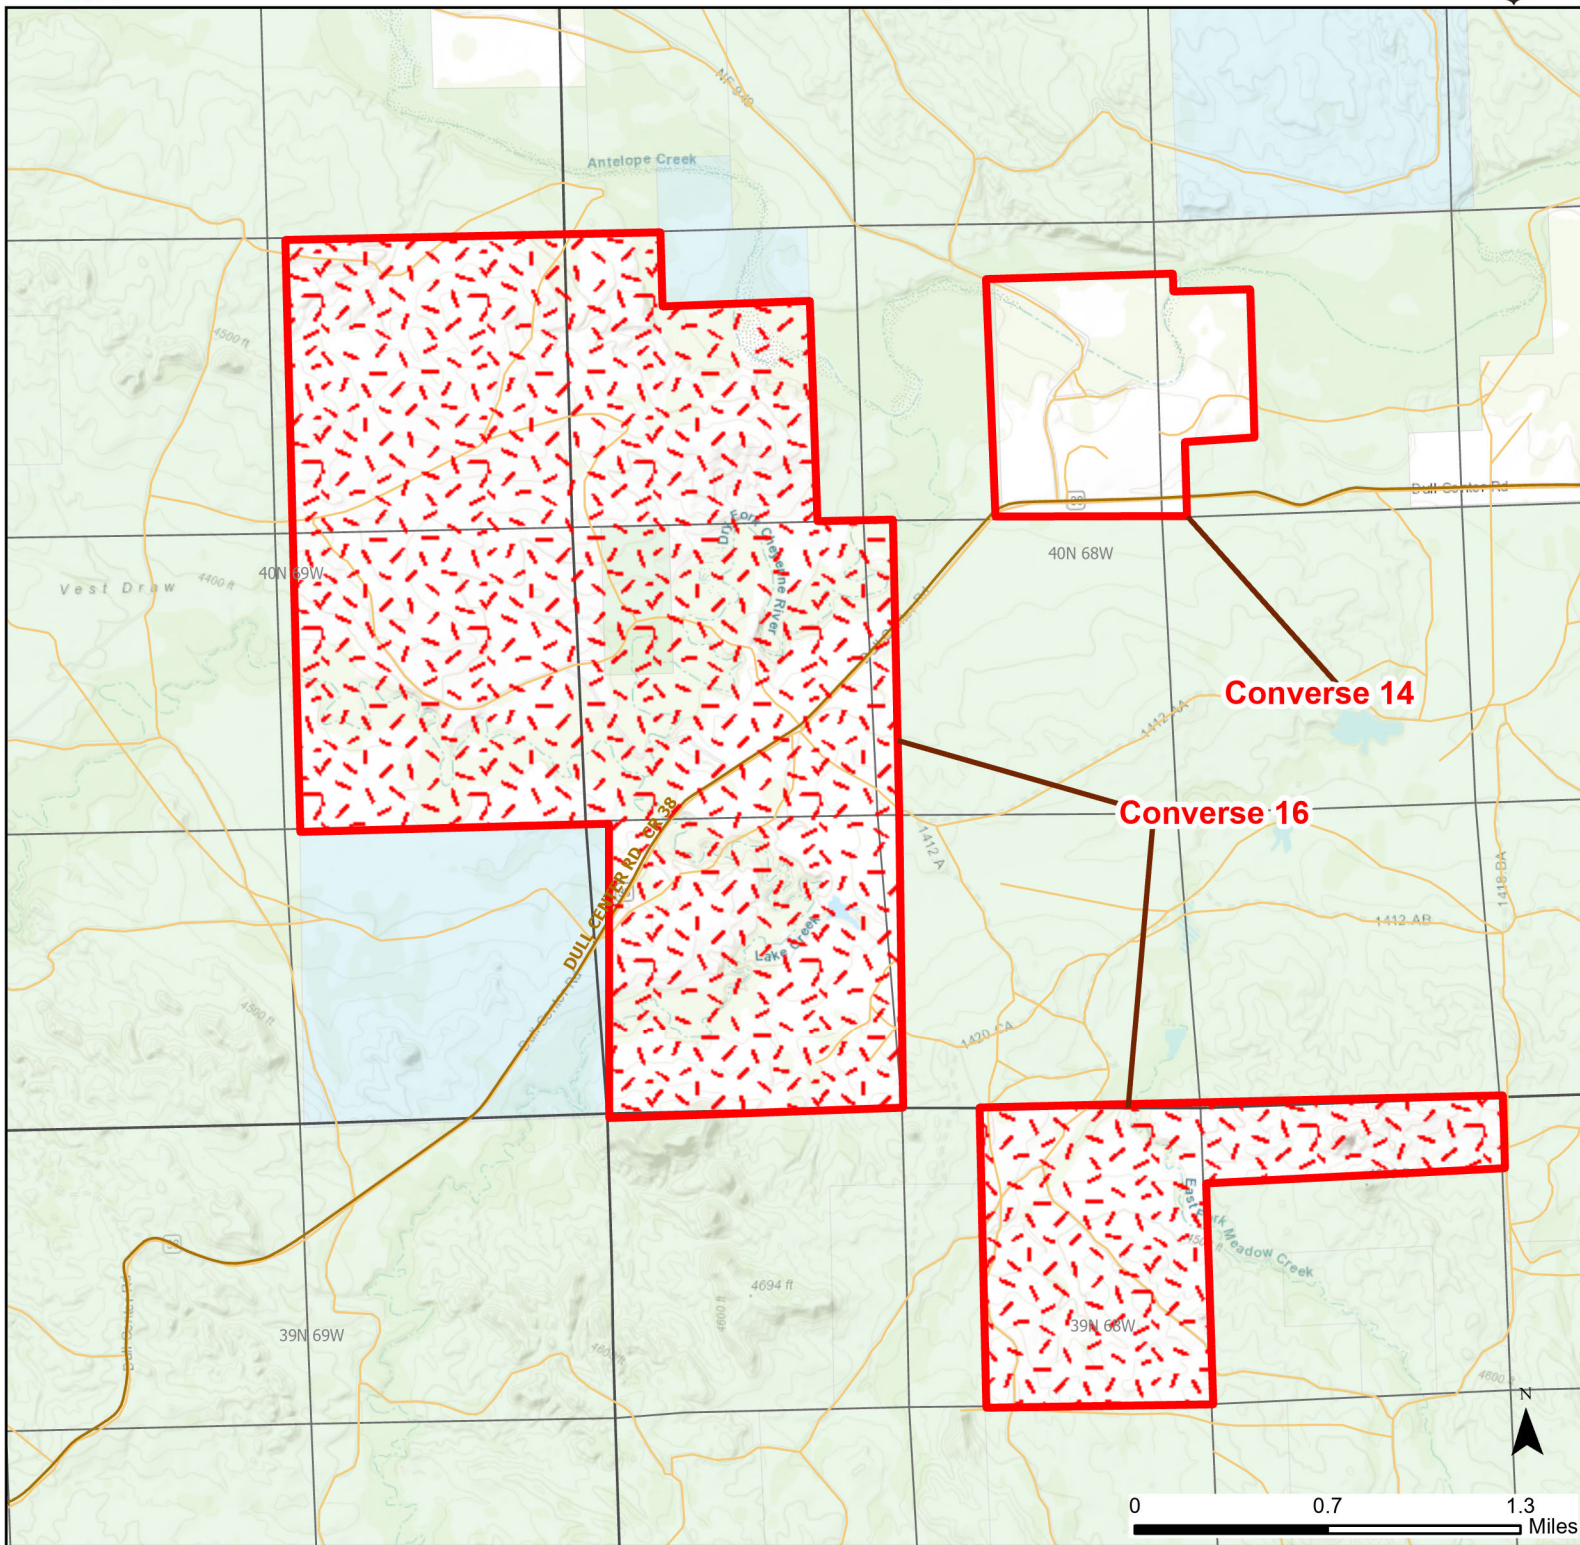

# Converse 16

## Walk-in Hunting Area

Access Dates:  
09/01 - 09/30  
2024 Hunt Season

Parking	Closed Road	Boundary	Limited Range Weapons and Archery	State
Road Closed	WIA Use Only	Archery Only	Other	DOD
Coupon Box	Roads	County Boundaries	CLOSED	BLM
Gate	Open Road			Forest Service
Special Conditions Apply				Wyoming Game & Fish Dept.
				Private

Species allowed to hunt: Elk

Rules: Archery hunting only. No crossbows.

This map is for visual use, assistance and general location only, does not represent a survey, and is not to be used for legal conveyance. Hunt Area boundaries are approximate, consult Game and Fish Hunting Regulations for descriptions and restrictions. Access to these private lands for any commercial activity must be gained by contacting the individual landowner(s) directly.