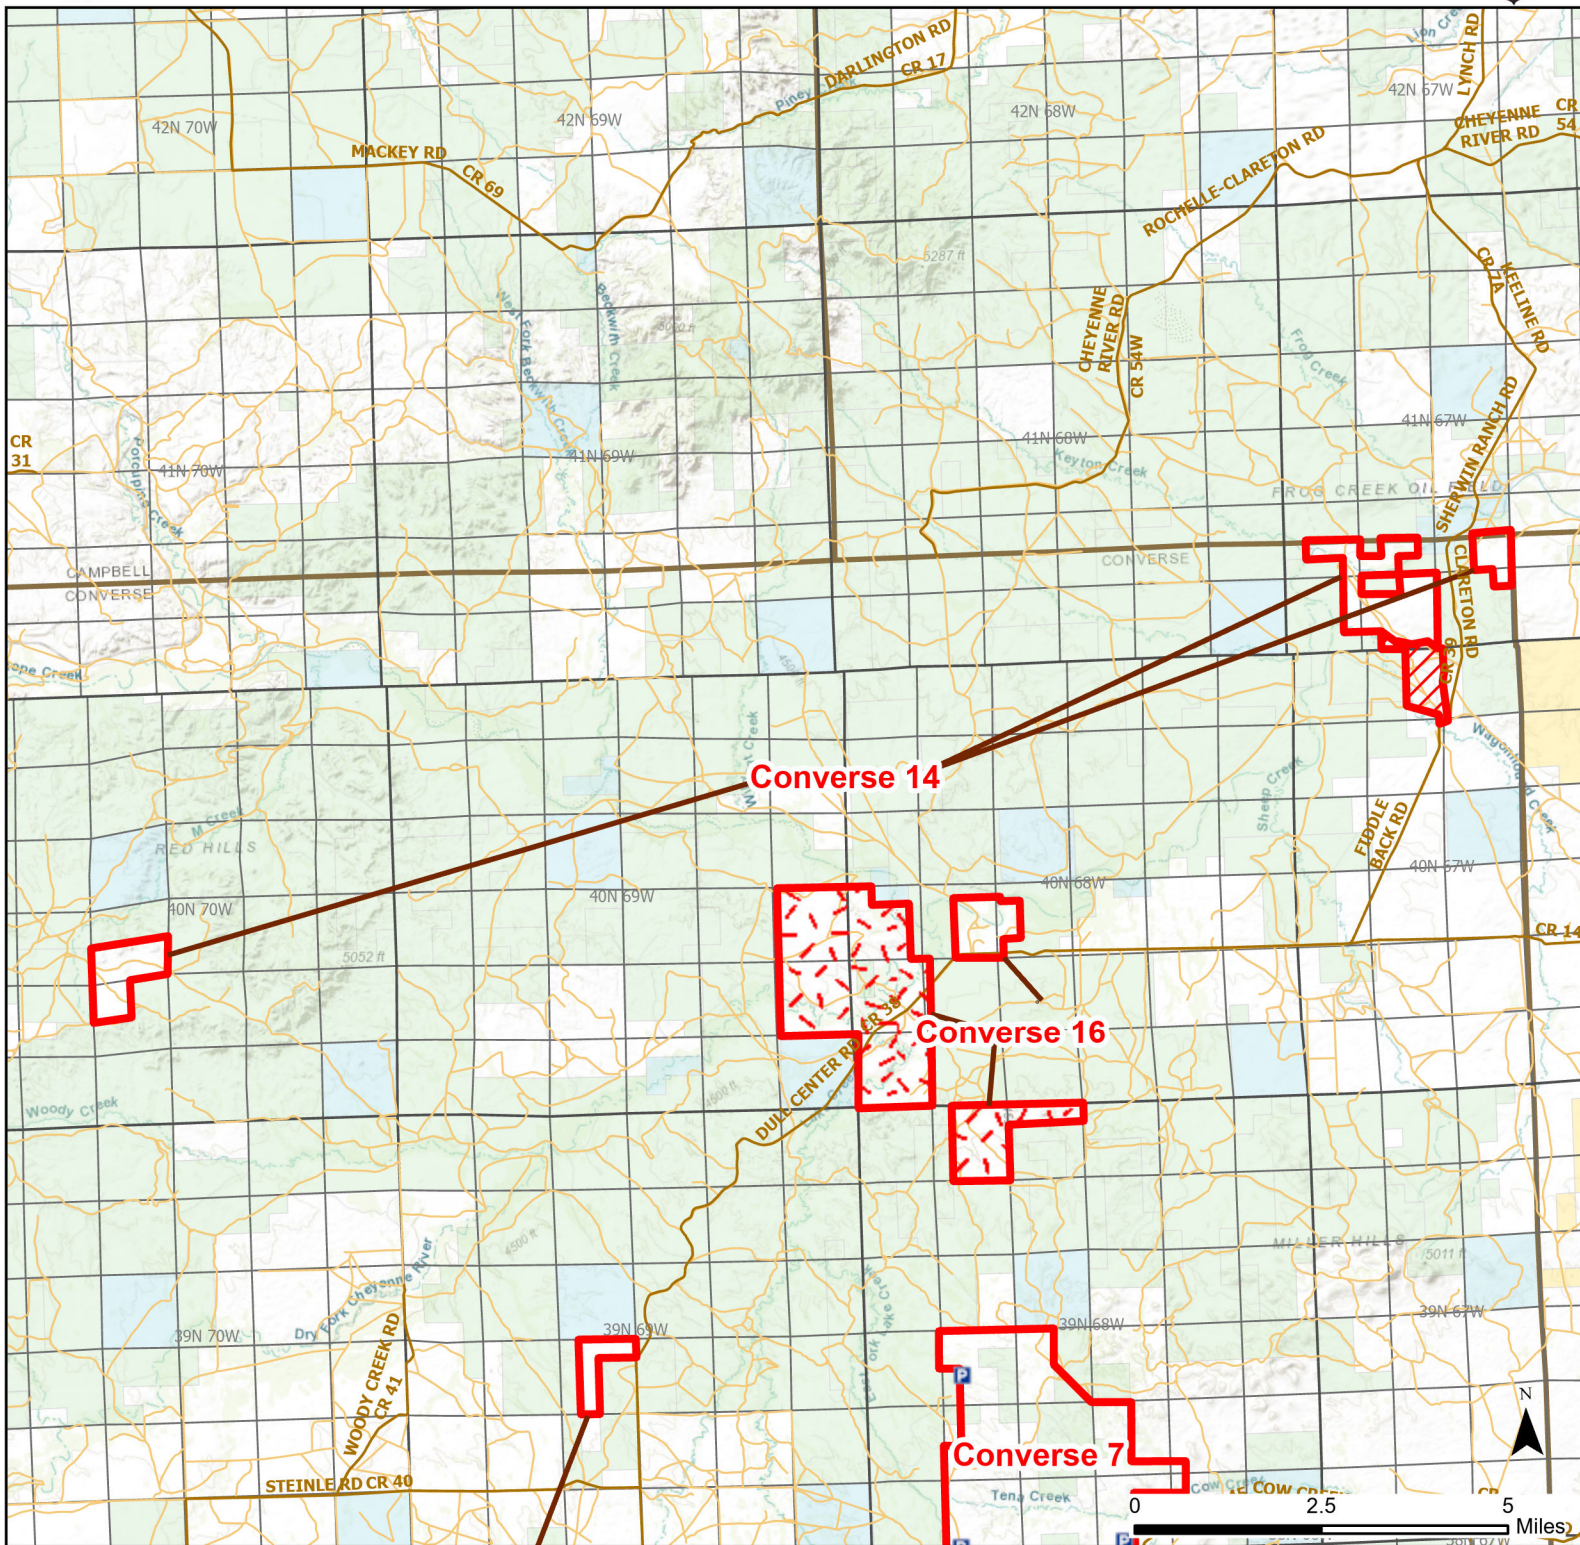

# Converse 14 Walk-in Hunting Area

Access Dates:  
08/15 - 05/31  
2024 Hunt Season

Parking	Closed Road	Boundary	Limited Range Weapons and Archery	State
Road Closed	WIA Use Only	Archery Only	Other	DOD
Coupon Box	Roads			BLM
Gate	County Boundaries			Forest Service
Open Road				Wyoming Game & Fish Dept.
Special Conditions Apply			CLOSED	Private

Species allowed to hunt: Turkey, Antelope, Deer, Elk

Rules: Foot traffic only

This map is for visual use, assistance and general location only, does not represent a survey, and is not to be used for legal conveyance. Hunt Area boundaries are approximate, consult Game and Fish Hunting Regulations for descriptions and restrictions. Access to these private lands for any commercial activity must be gained by contacting the individual landowner(s) directly.