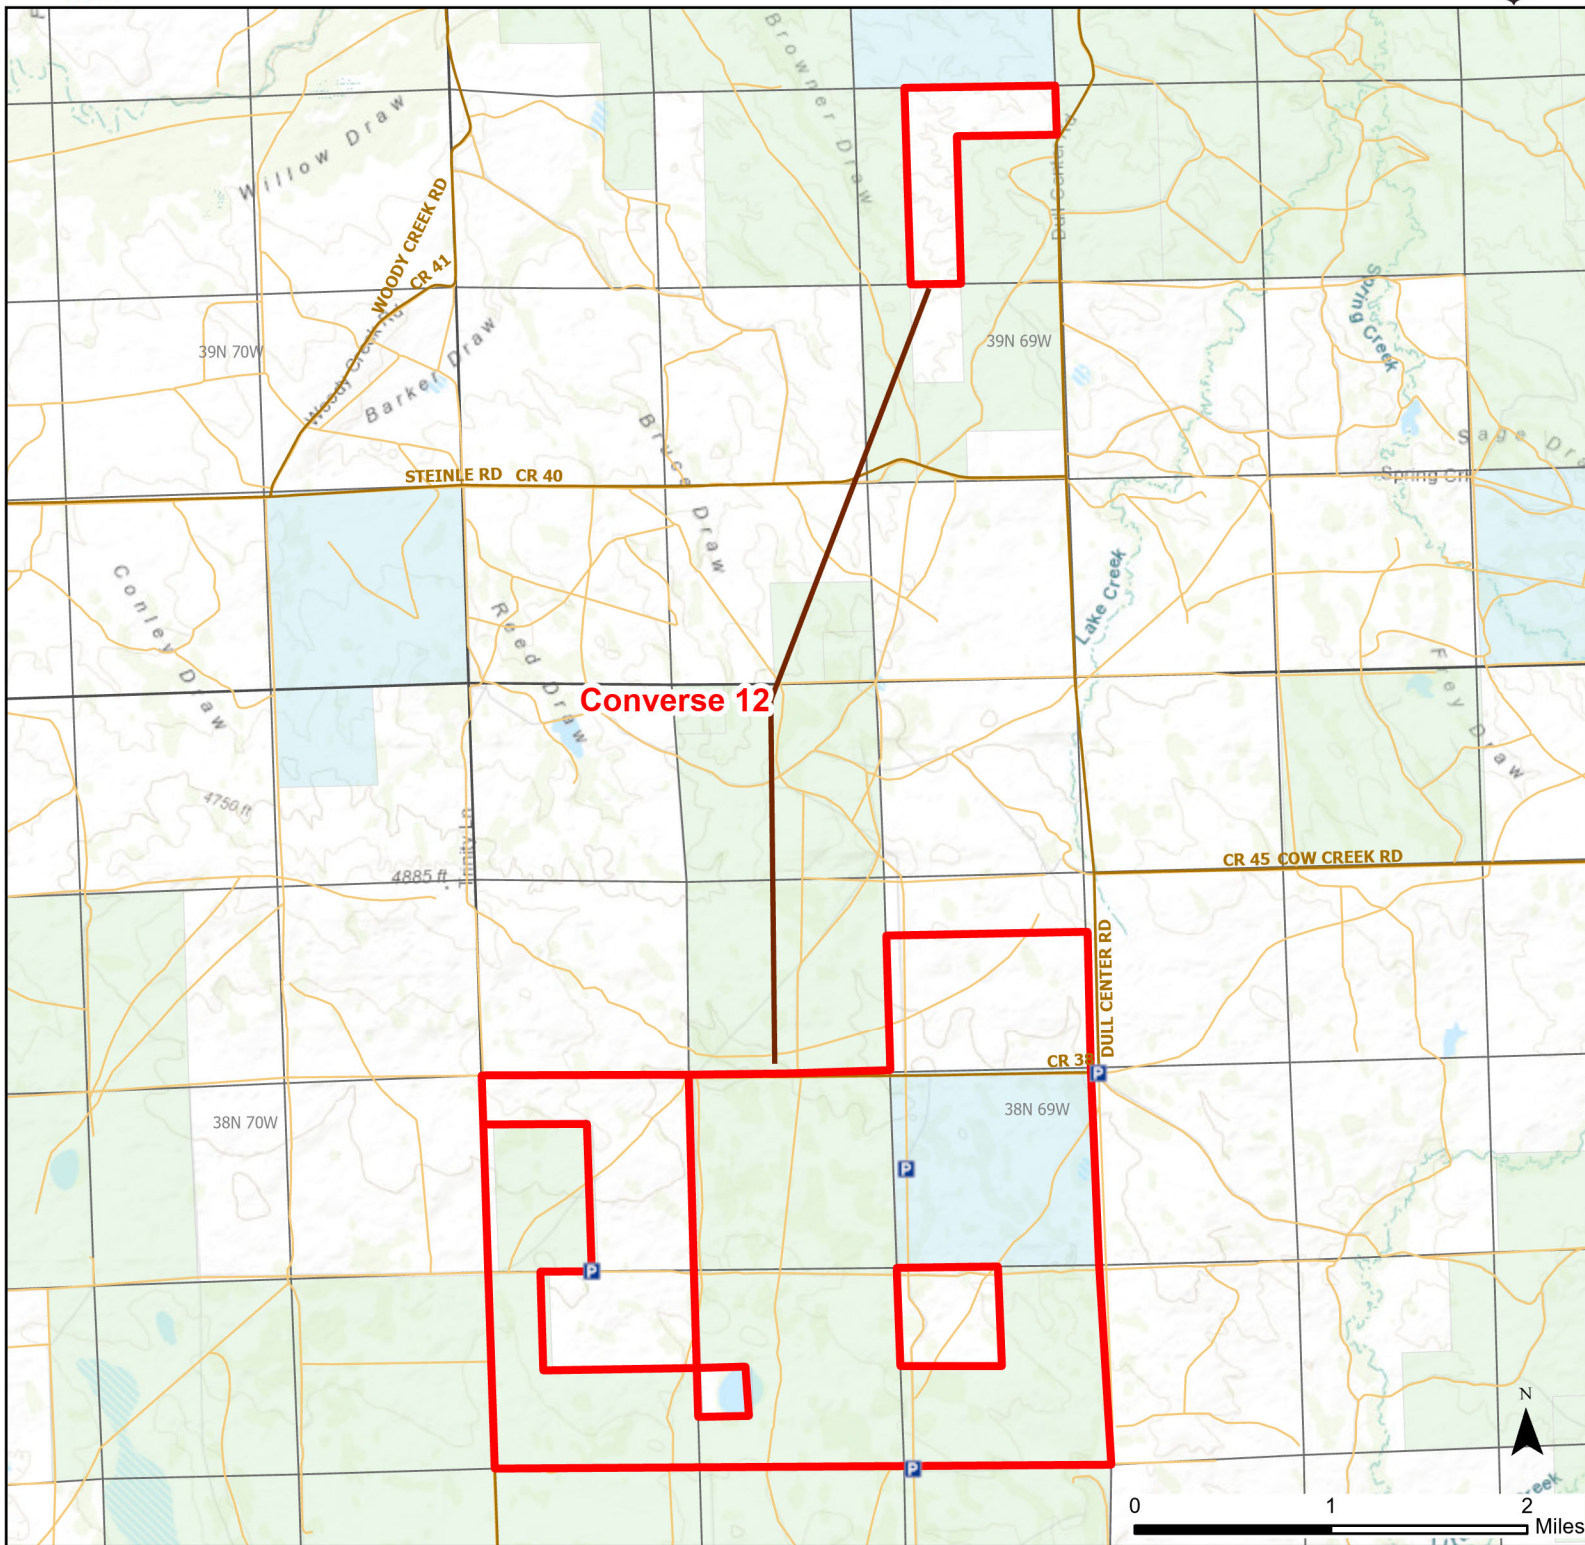

Converse 12 Walk-in Hunting Area

Access Dates:
08/15 - 11/30
2024 Hunt Season

Parking	Closed Road	Boundary	Limited Range Weapons and Archery	State
Road Closed	WIA Use Only	Archery Only	Other	DOD
Coupon Box	Roads			BLM
Gate	County Boundaries			Forest Service
Open Road				Wyoming Game & Fish Dept.
Special Conditions Apply			CLOSED	Private

Species allowed to hunt: Antelope, Deer

Rules: All vehicles must park in designated parking areas only.

This map is for visual use, assistance and general location only, does not represent a survey, and is not to be used for legal conveyance. Hunt Area boundaries are approximate, consult Game and Fish Hunting Regulations for descriptions and restrictions. Access to these private lands for any commercial activity must be gained by contacting the individual landowner(s) directly.