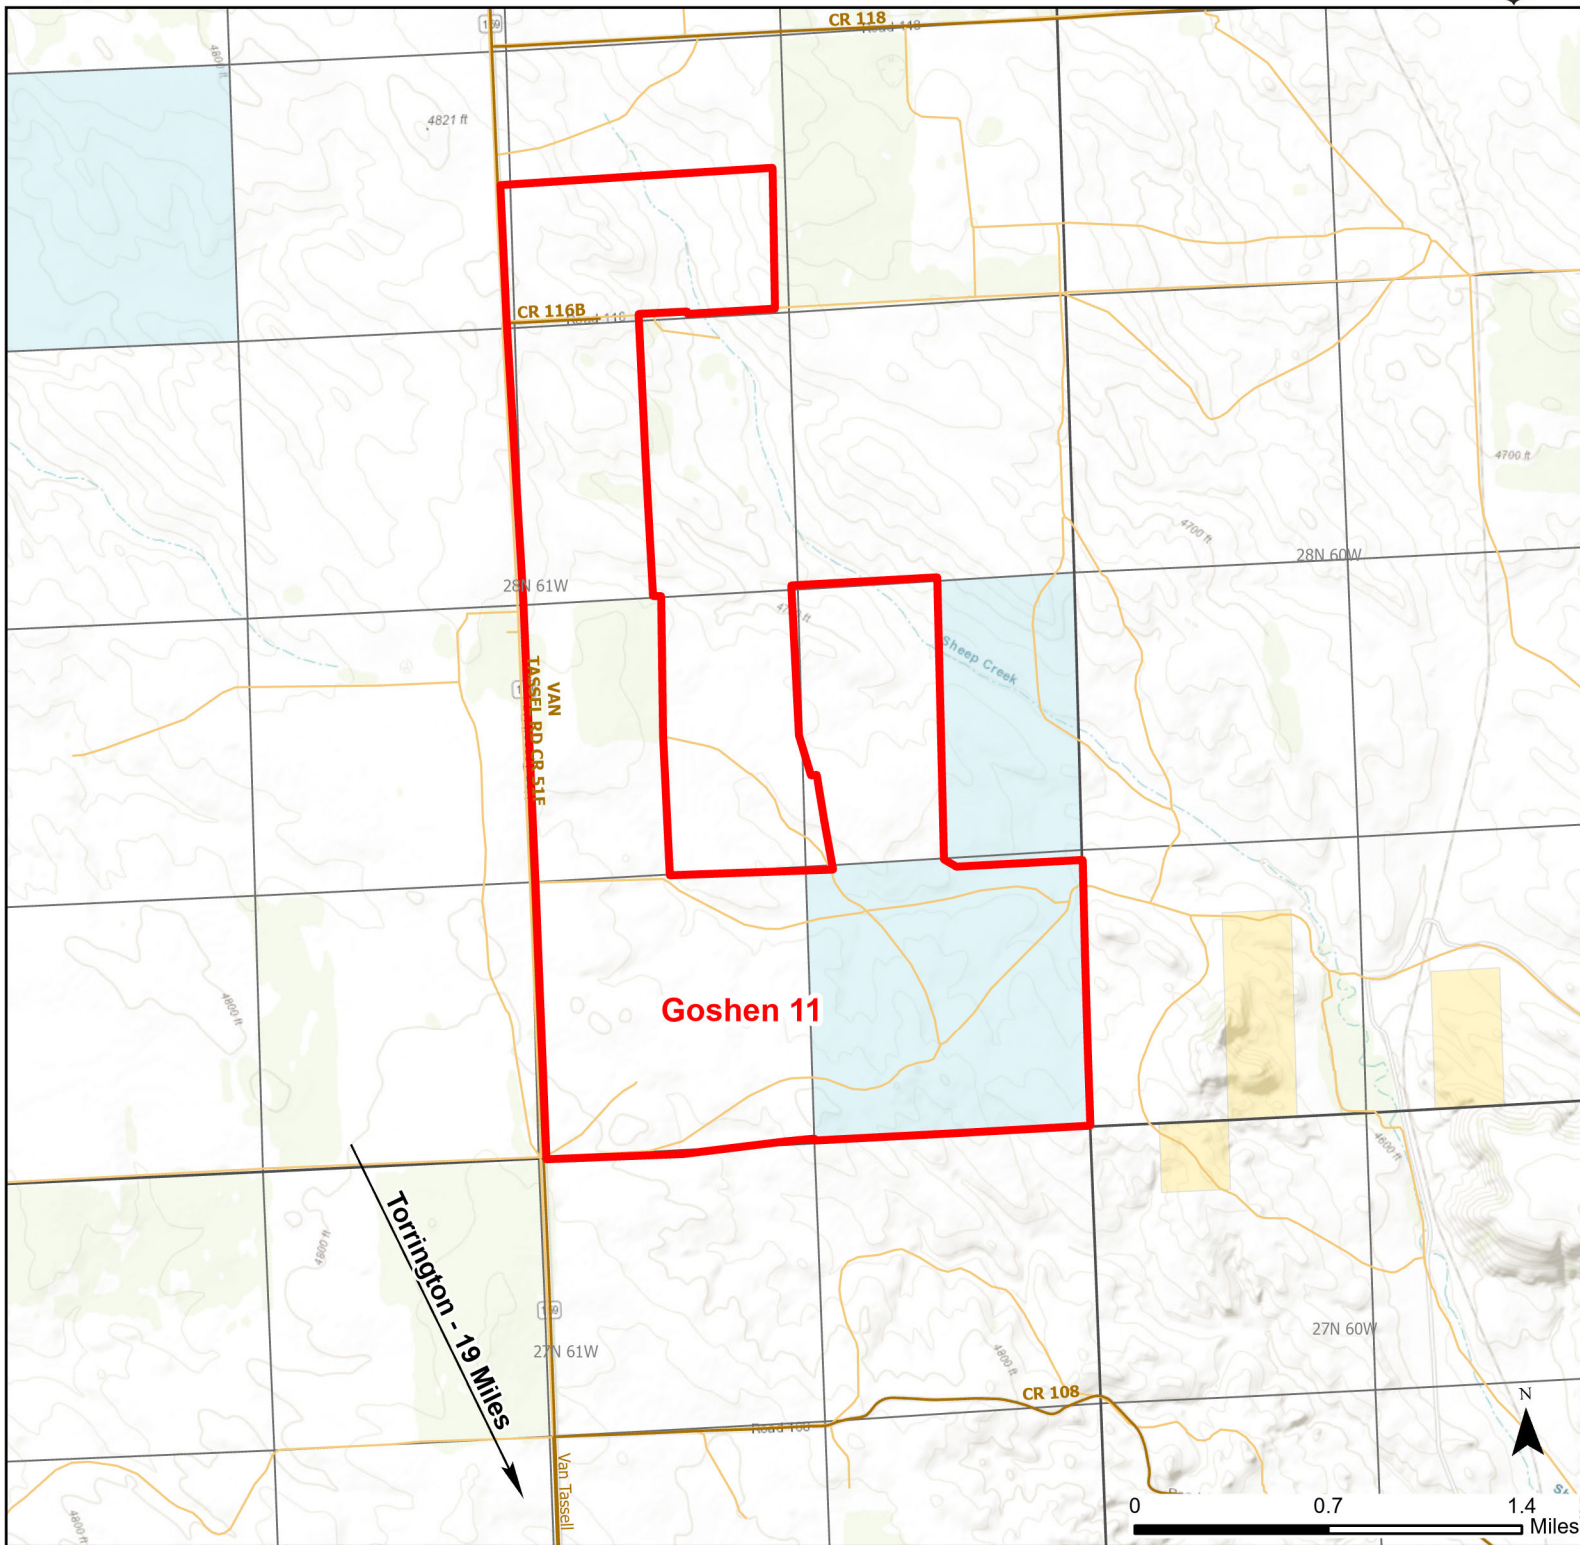

Goshen 11 Walk-in Hunting Area

Access Dates:
08/15 - 10/15
2024 Hunt Season

Parking	Closed Road	Boundary	Limited Range Weapons and Archery	State
Road Closed	WIA Use Only	Archery Only	Other	DOD
Coupon Box	Roads	County Boundaries	CLOSED	BLM
Gate	Open Road			Forest Service
Special Conditions Apply				Wyoming Game & Fish Dept.
				Private

This map is for visual use, assistance and general location only, does not represent a survey, and is not to be used for legal conveyance. Hunt Area boundaries are approximate, consult Game and Fish Hunting Regulations for descriptions and restrictions. Access to these private lands for any commercial activity must be gained by contacting the individual landowner(s) directly.