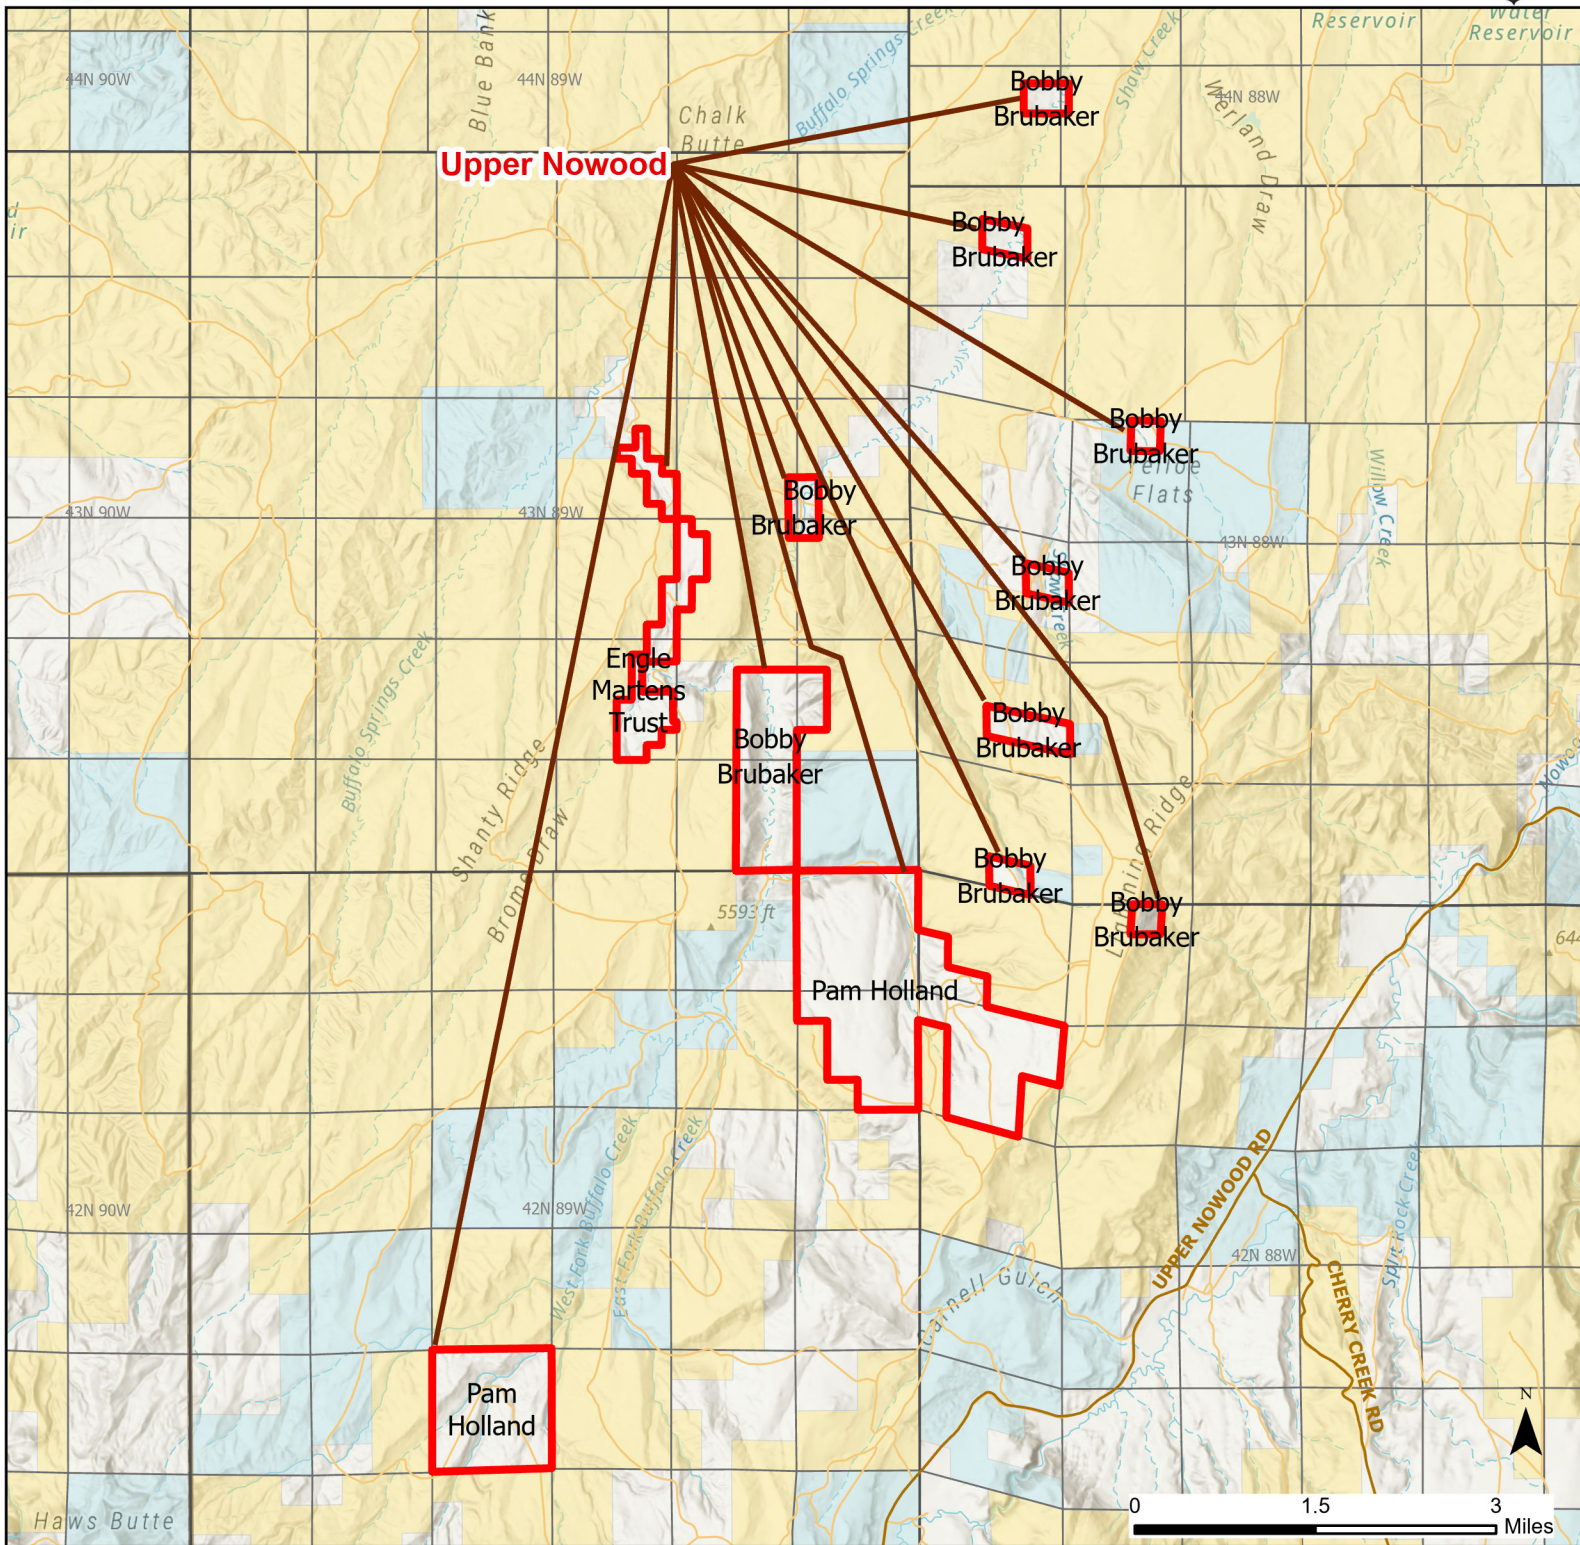

Upper Nowood Hunter Management Area

2024 Hunt Season

	--- HMA Use Only		Boundary		Limited Range Weapons and Archery		State
	--- Special Conditions Apply		Archery Only		Other		BLM
	--- Closed Road		CLOSED				Forest Service
	--- Roads						DOD
	--- HMA Ownership						Wyoming Game & Fish Dept.
	--- County Boundaries						Private

Species allowed to hunt: Sage Grouse, Doves, Partridge, Antelope, Deer, Elk

See Ranch Rules for More Information and Restrictions

Hunter Management Area rules apply only to those lands enrolled in the HMA.

This map is for visual use, assistance and general location only, does not represent a survey, and is not to be used for legal conveyance. Hunt Area boundaries are approximate, consult Game and Fish Hunting Regulations for descriptions and restrictions. Access to these private lands for any commercial activity must be gained by contacting the individual landowner(s) directly.