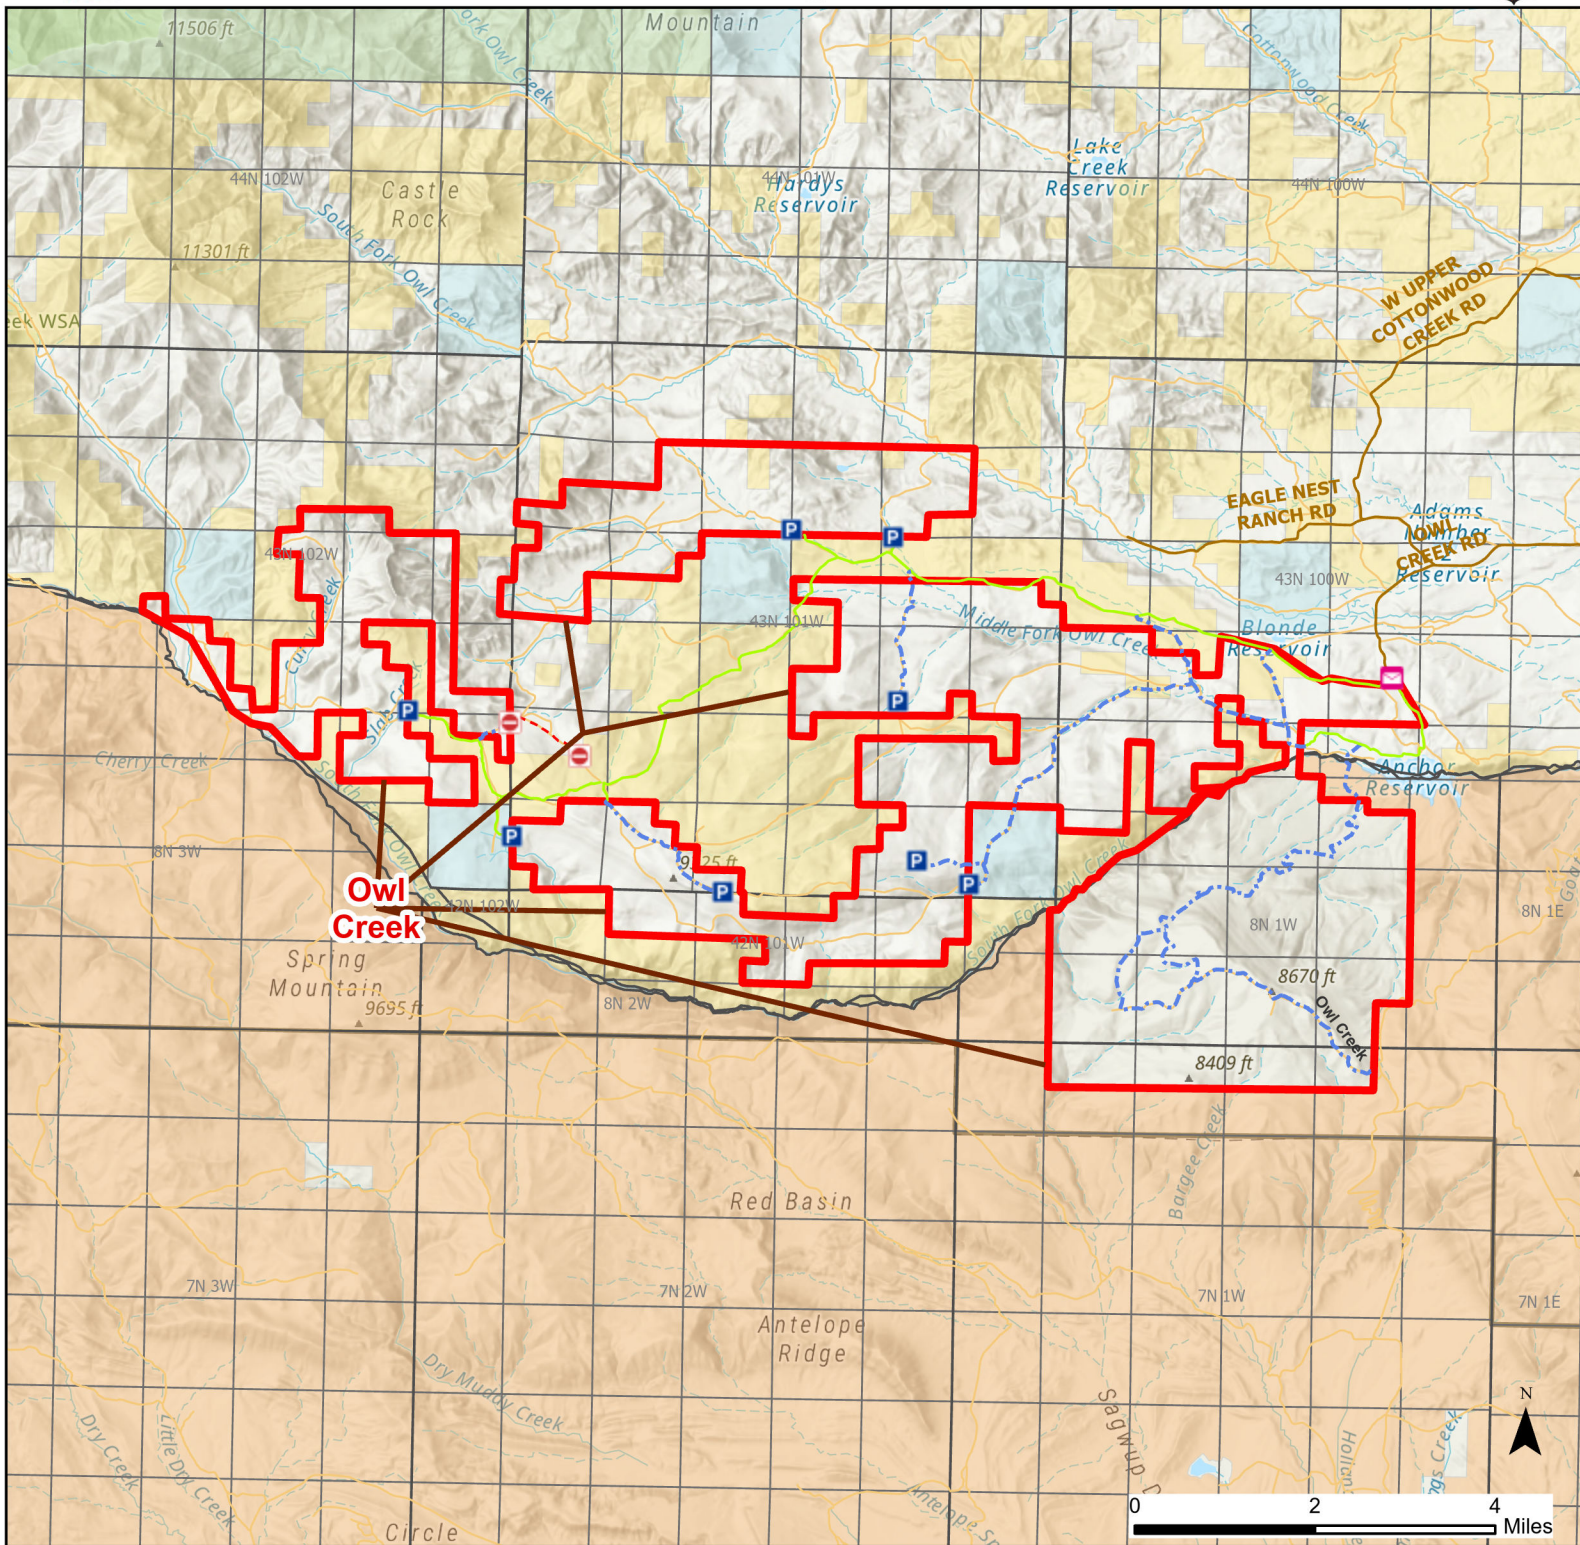

# Owl Creek Hunter Management Area

2024 Hunt  
Season

Coupon Box	HMA Use Only	Boundary	Limited Range Weapons and Archery	State
Parking	Special Conditions Apply	Closed Road	Other	BLM
Road Closed	Closed Road	Archery Only	CLOSED	Forest Service
Gate	Roads	HMA Ownership		DOD
Open Road	County Boundaries			Wyoming Game & Fish Dept. Private

Species allowed to hunt: Elk

**See Ranch Rules for More Information and Restrictions**

Hunter Management Area rules apply only to those lands enrolled in the HMA.

This map is for visual use, assistance and general location only, does not represent a survey, and is not to be used for legal conveyance. Hunt Area boundaries are approximate, consult Game and Fish Hunting Regulations for descriptions and restrictions. Access to these private lands for any commercial activity must be gained by contacting the individual landowner(s) directly.