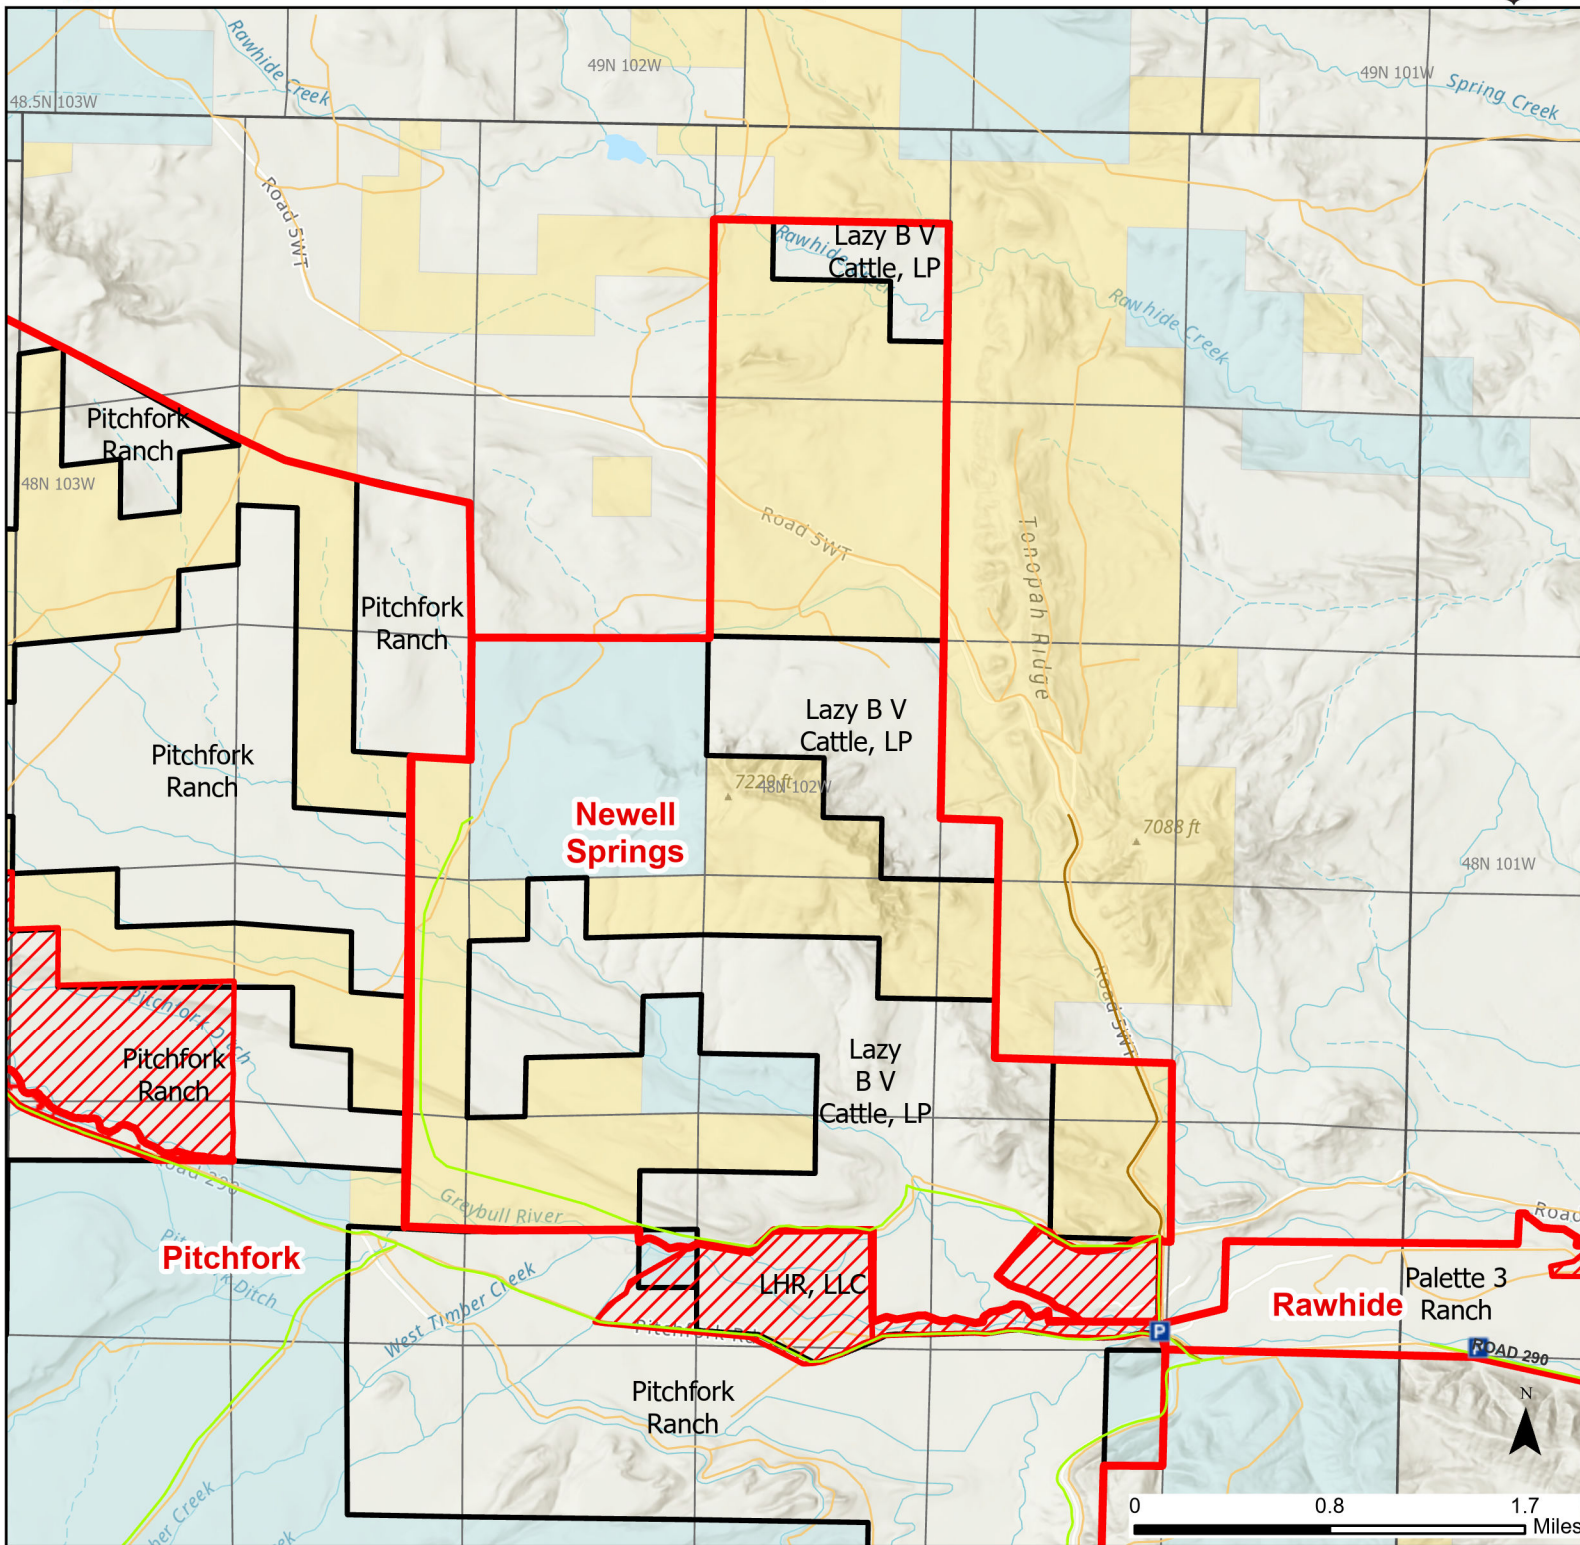

Newell Springs Hunter Management Area

2024 Hunt
Season

Species allowed to hunt: Antelope, Deer

See Ranch Rules for More Information and Restrictions

Hunter Management Area rules apply only to those lands enrolled in the HMA.

This map is for visual use, assistance and general location only, does not represent a survey, and is not to be used for legal conveyance. Hunt Area boundaries are approximate, consult Game and Fish Hunting Regulations for descriptions and restrictions. Access to these private lands for any commercial activity must be gained by contacting the individual landowner(s) directly.