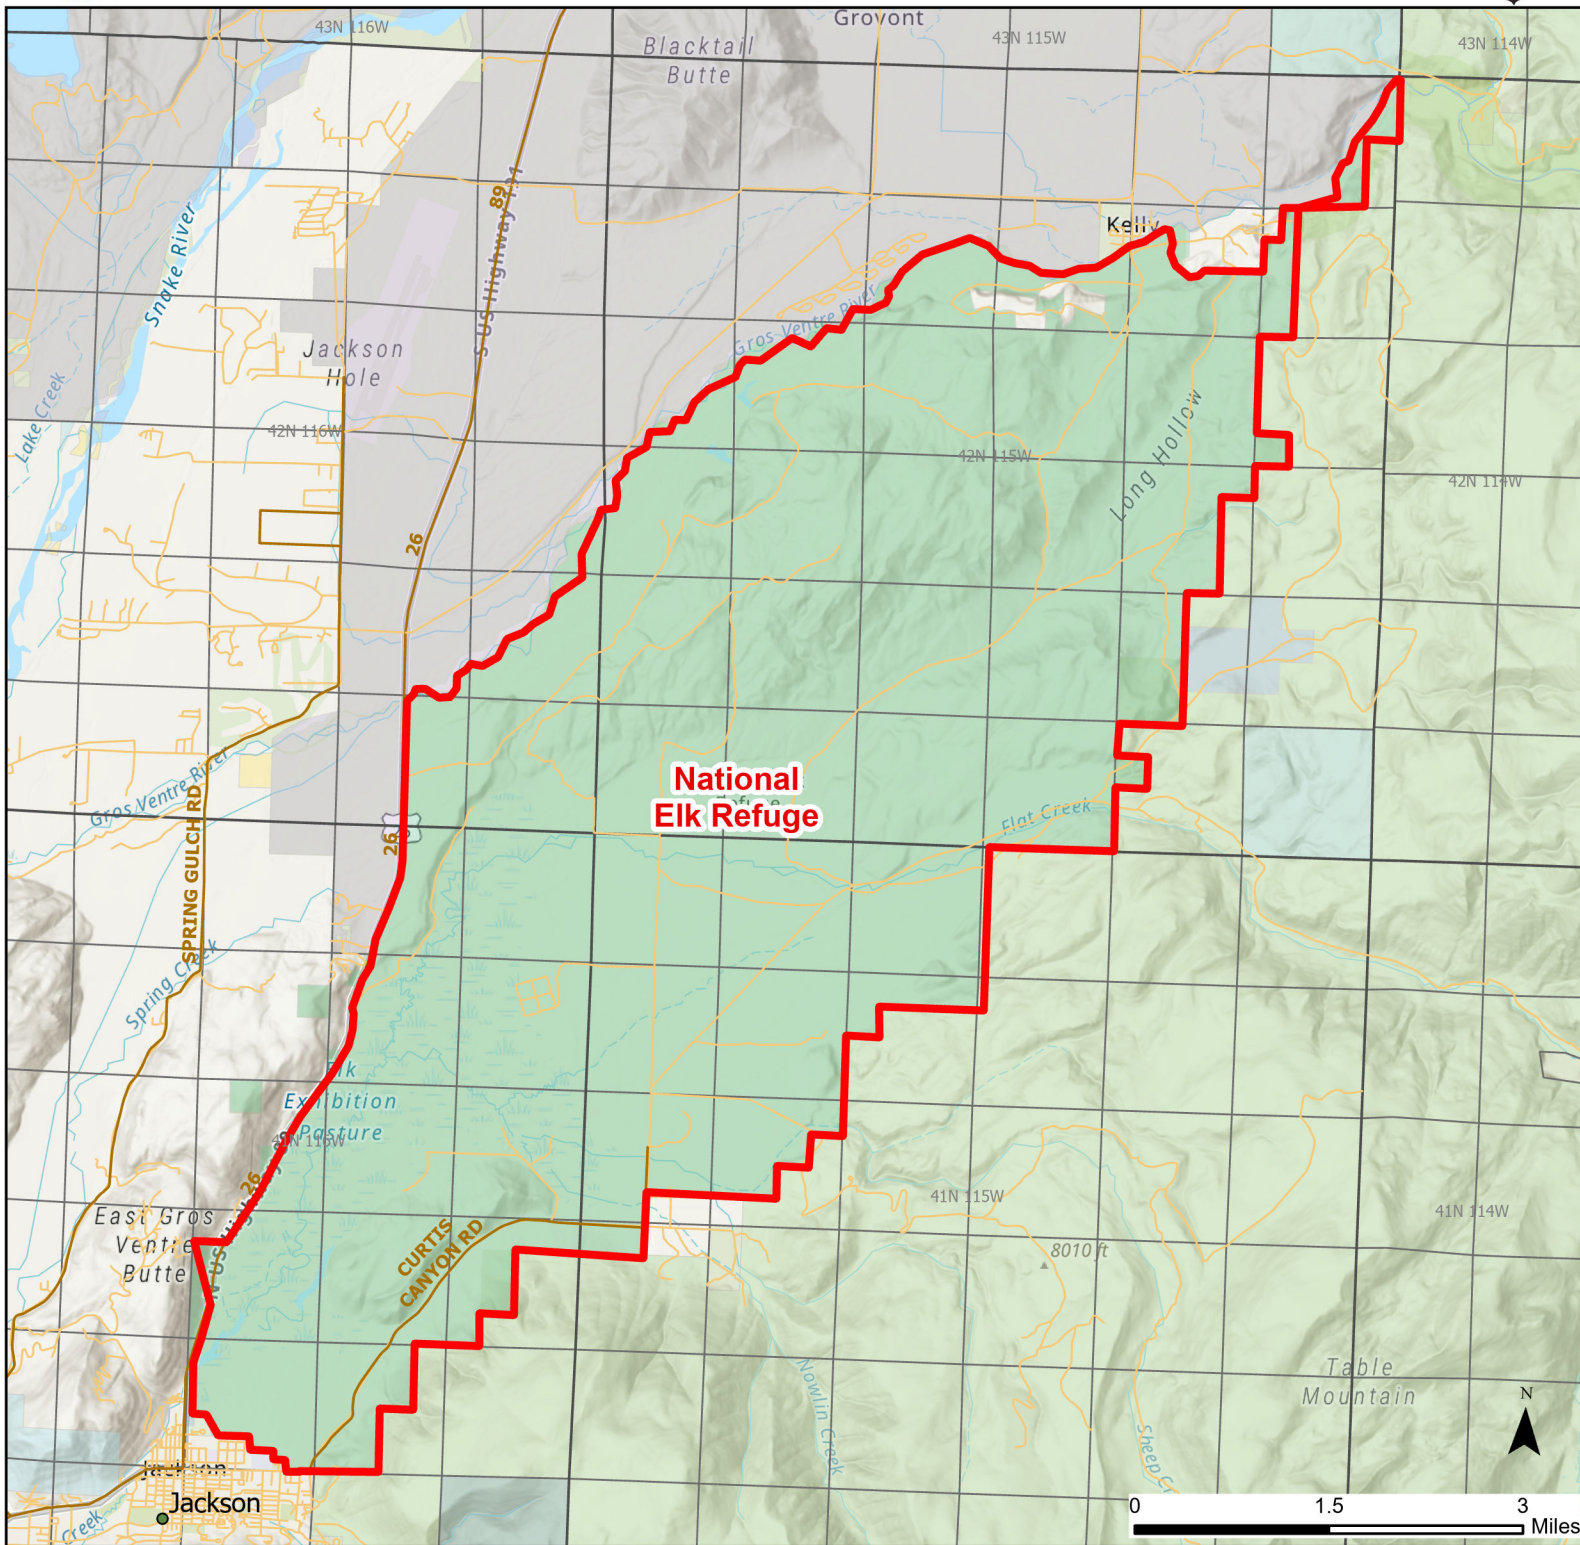

National Elk Refuge Hunter Management Area

2024 Hunt
Season

Species allowed to hunt: Antelope, Bison, Elk, White-tailed Deer

See Ranch Rules for More Information and Restrictions

Hunter Management Area rules apply only to those lands enrolled in the HMA.

This map is for visual use, assistance and general location only, does not represent a survey, and is not to be used for legal conveyance. Hunt Area boundaries are approximate, consult Game and Fish Hunting Regulations for descriptions and restrictions. Access to these private lands for any commercial activity must be gained by contacting the individual landowner(s) directly.