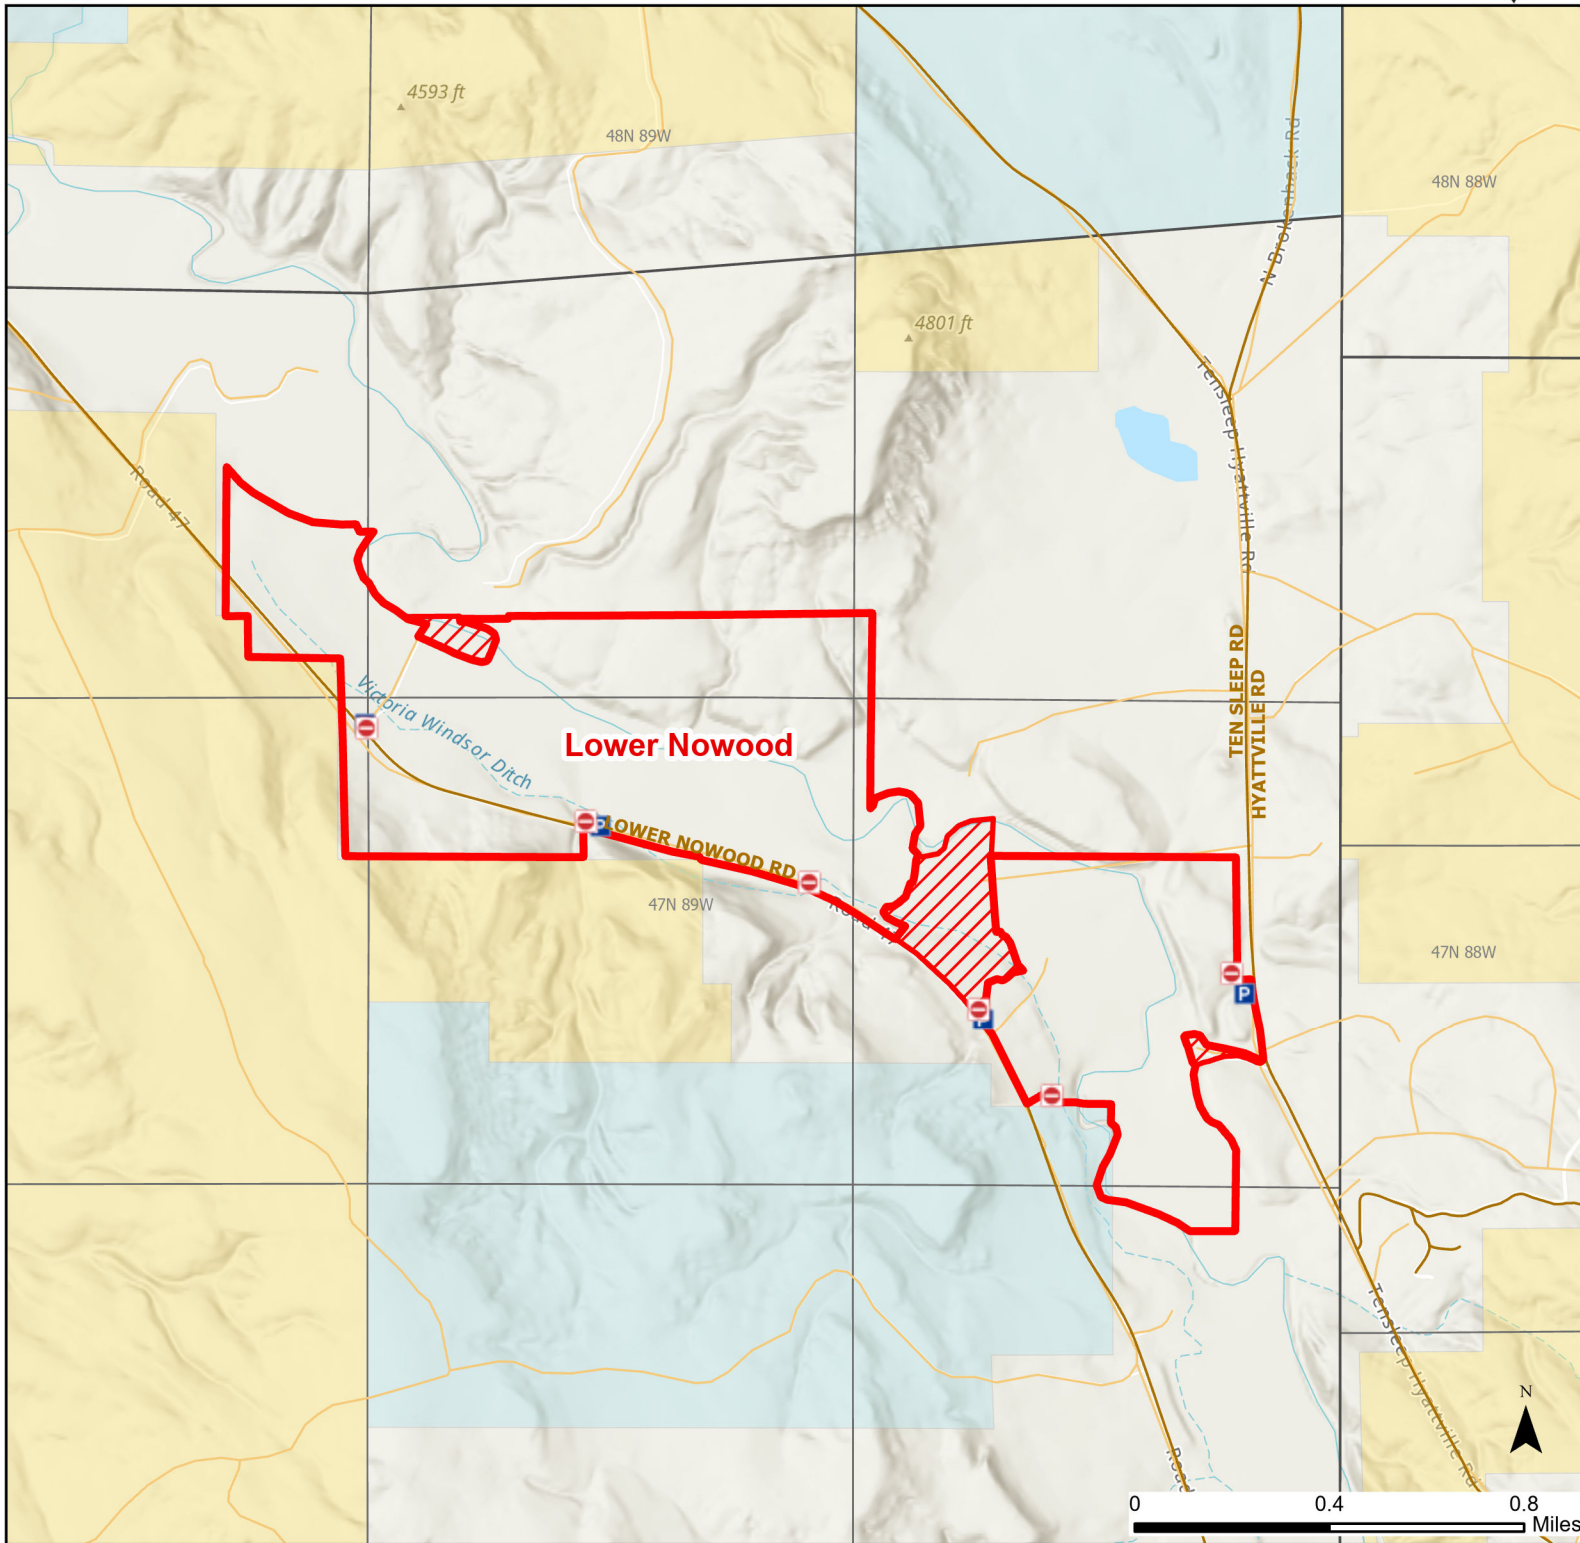

Lower Nowood Hunter Management Area

2024 Hunt
Season

Species allowed to hunt: Deer

See Ranch Rules for More Information and Restrictions

Hunter Management Area rules apply only to those lands enrolled in the HMA.

This map is for visual use, assistance and general location only, does not represent a survey, and is not to be used for legal conveyance. Hunt Area boundaries are approximate, consult Game and Fish Hunting Regulations for descriptions and restrictions. Access to these private lands for any commercial activity must be gained by contacting the individual landowner(s) directly.