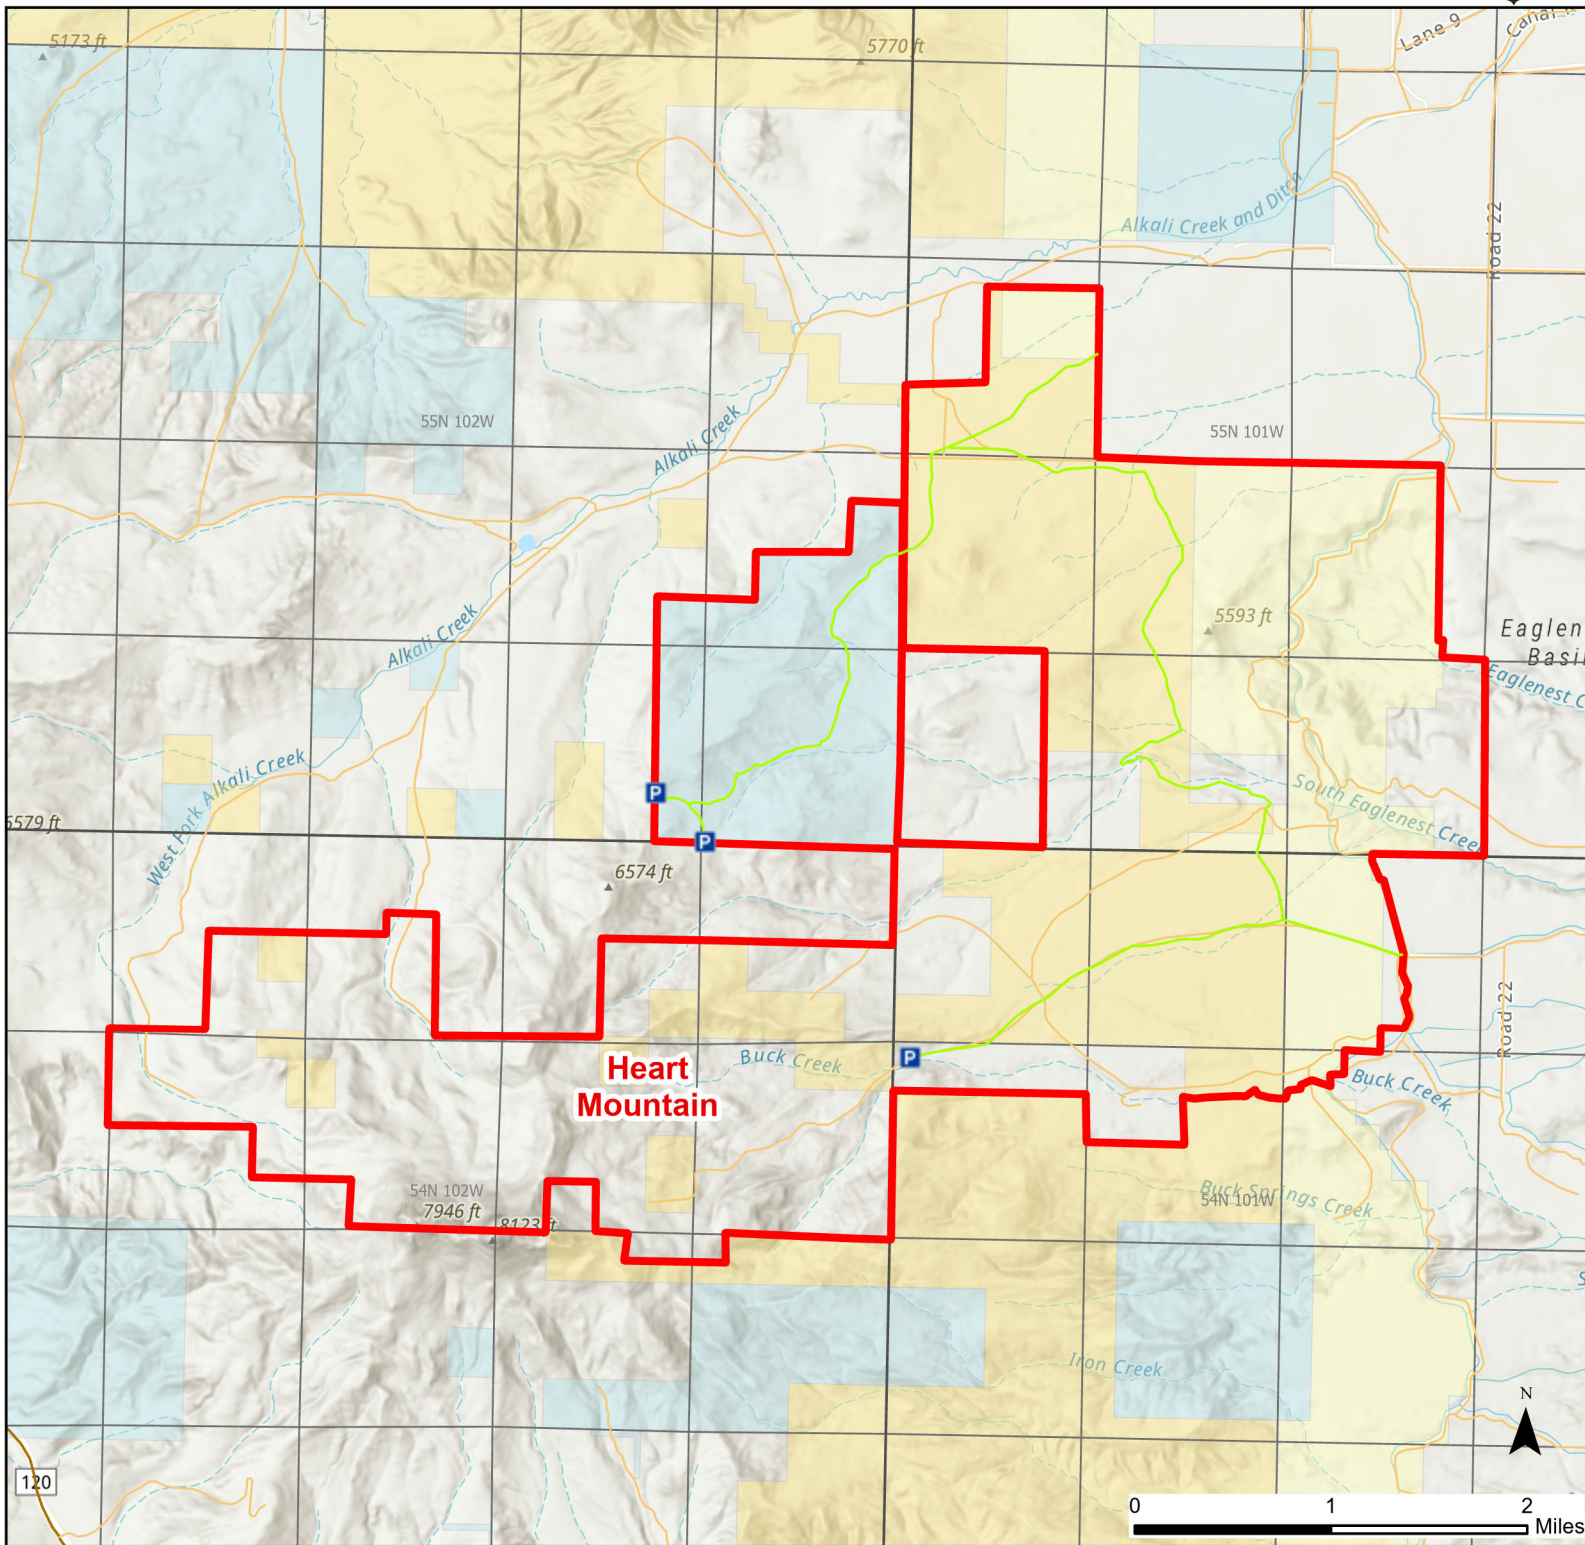

Heart Mountain Hunter Management Area

2024 Hunt
Season

Species allowed to hunt: Elk

See Ranch Rules for More Information and Restrictions

Hunter Management Area rules apply only to those lands enrolled in the HMA.

This map is for visual use, assistance and general location only, does not represent a survey, and is not to be used for legal conveyance. Hunt Area boundaries are approximate, consult Game and Fish Hunting Regulations for descriptions and restrictions. Access to these private lands for any commercial activity must be gained by contacting the individual landowner(s) directly.