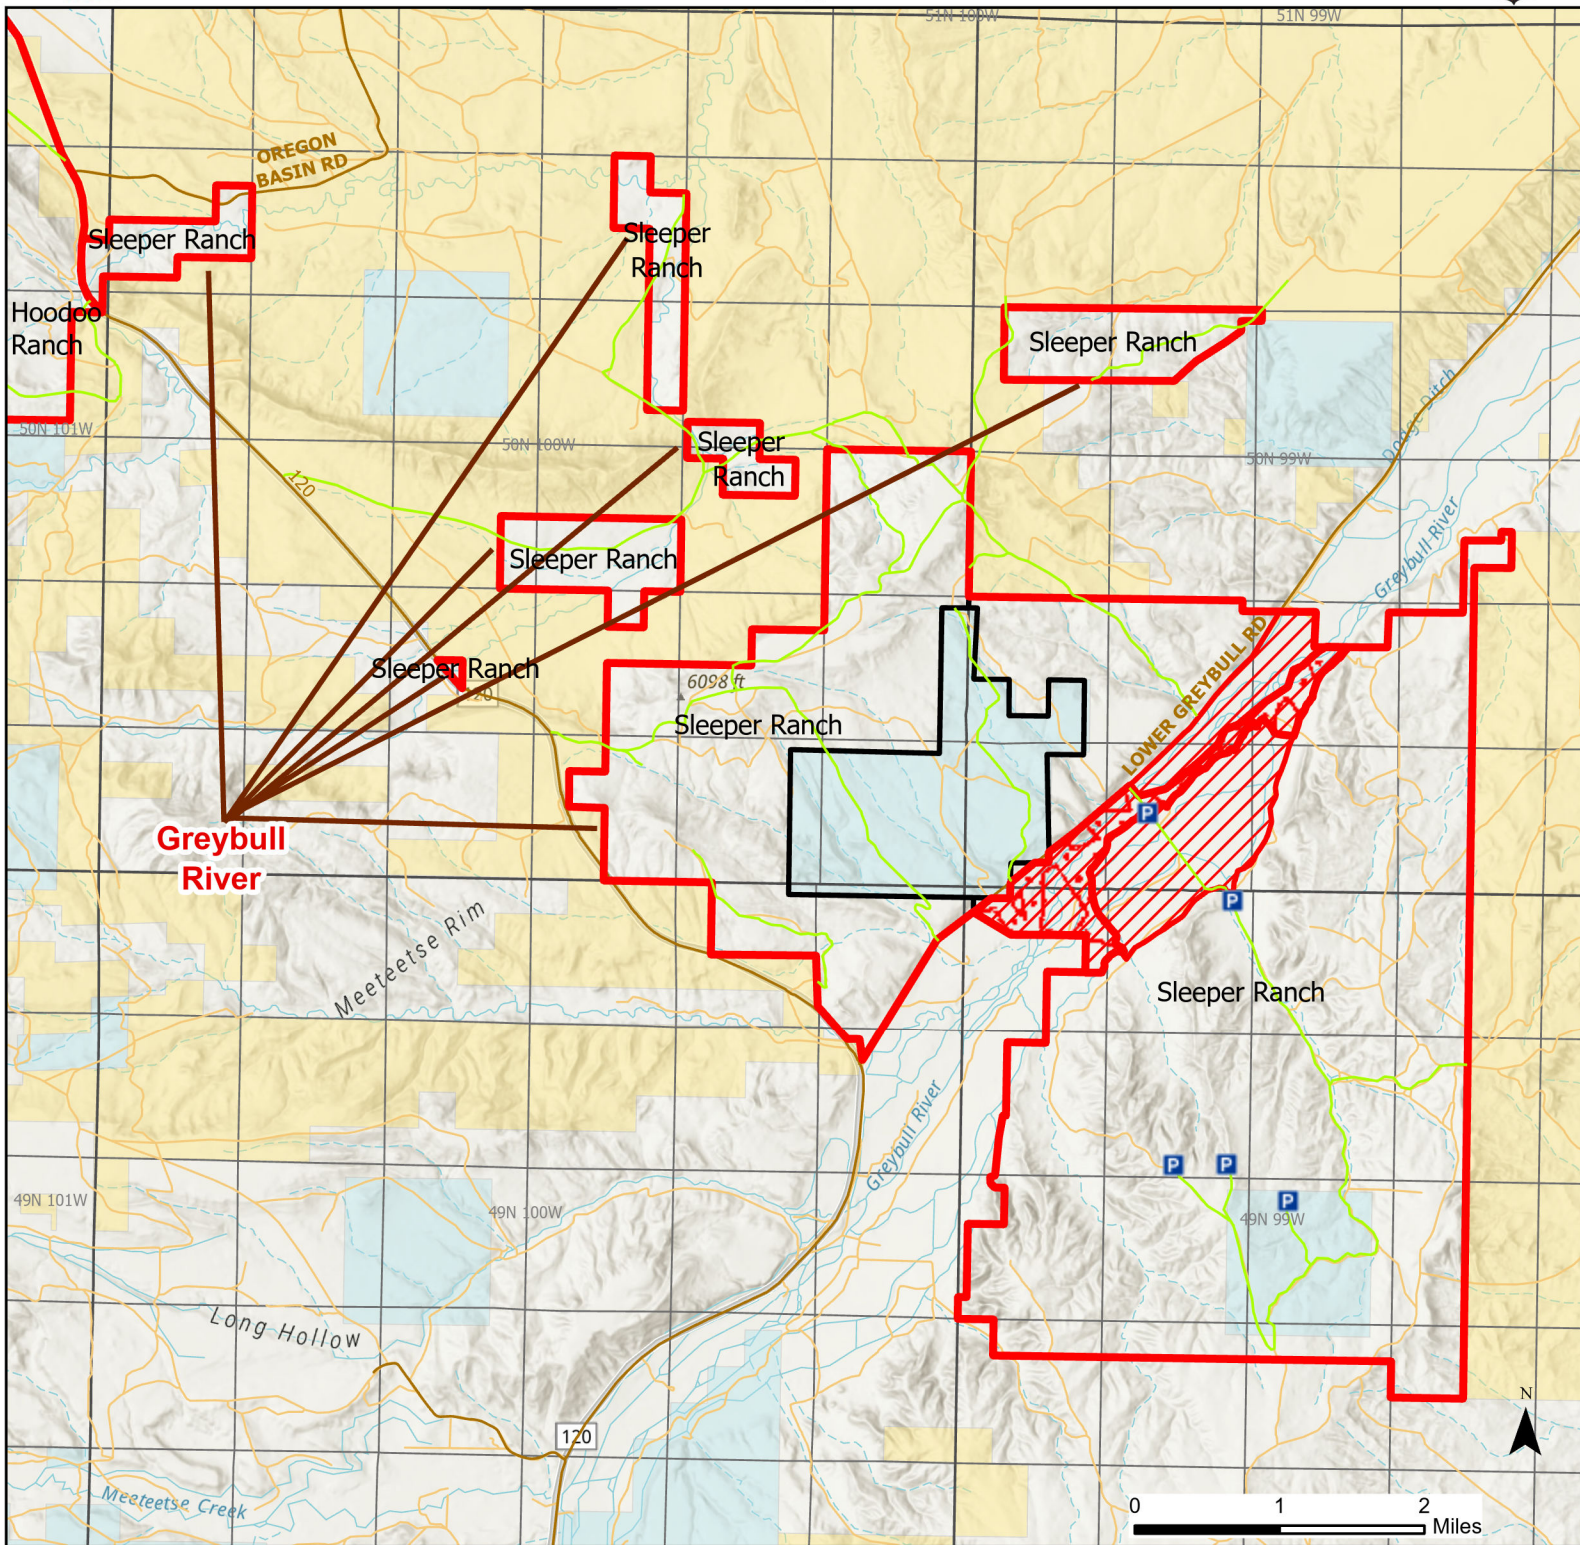

# Greybull River Hunter Management Area

2024 Hunt Season

Species allowed to hunt: Antelope, Deer, Elk

## See Ranch Rules for More Information and Restrictions

Hunter Management Area rules apply only to those lands enrolled in the HMA.

This map is for visual use, assistance and general location only, does not represent a survey, and is not to be used for legal conveyance. Hunt Area boundaries are approximate, consult Game and Fish Hunting Regulations for descriptions and restrictions. Access to these private lands for any commercial activity must be gained by contacting the individual landowner(s) directly.