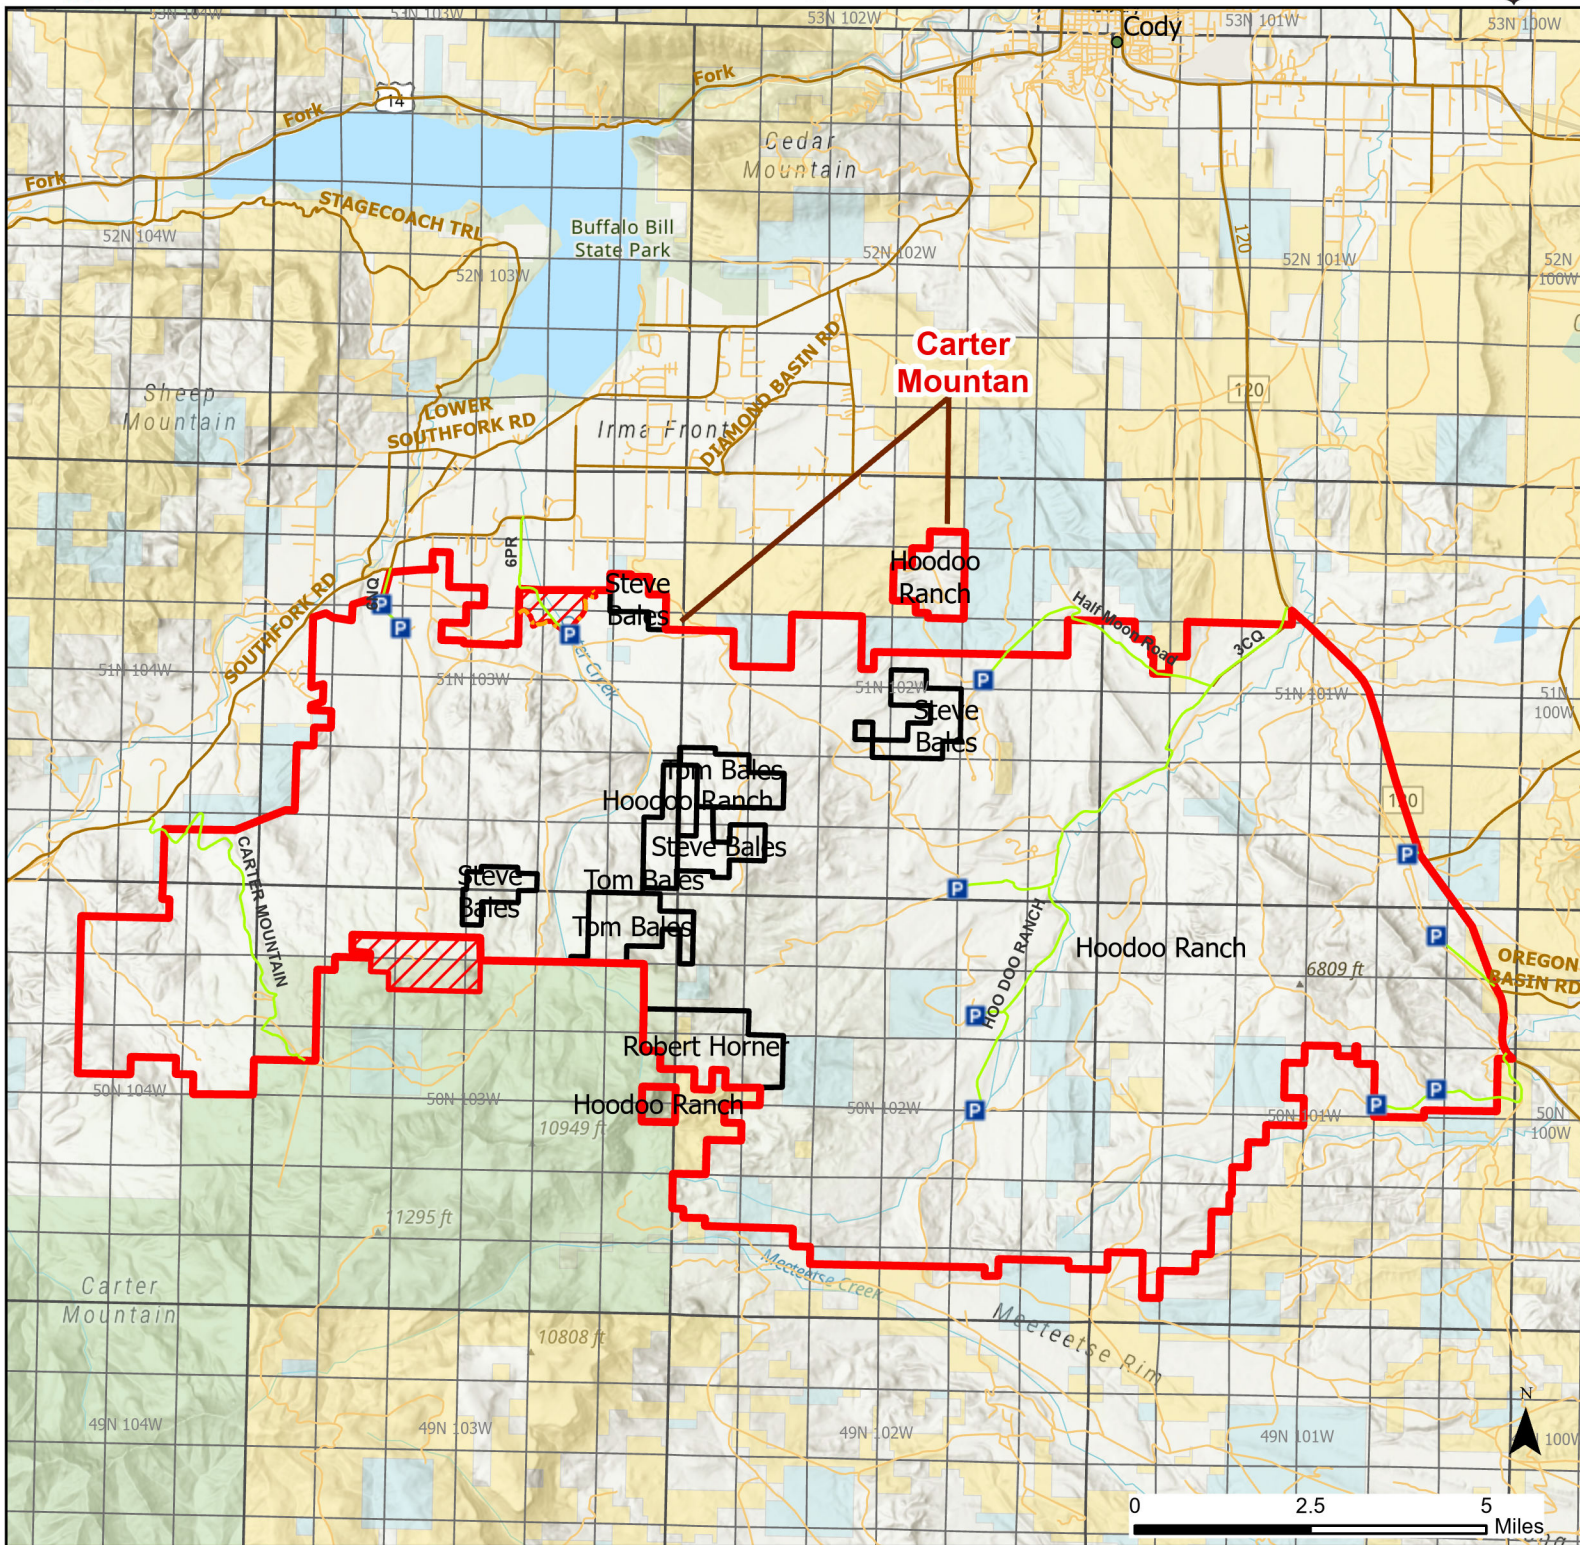

# Carter Mountain Hunter Management Area

2024 Hunt Season

Species allowed to hunt: Doe/Fawn Antelope, Antlerless Elk

## See Ranch Rules for More Information and Restrictions

Hunter Management Area rules apply only to those lands enrolled in the HMA.

This map is for visual use, assistance and general location only, does not represent a survey, and is not to be used for legal conveyance. Hunt Area boundaries are approximate, consult Game and Fish Hunting Regulations for descriptions and restrictions. Access to these private lands for any commercial activity must be gained by contacting the individual landowner(s) directly.