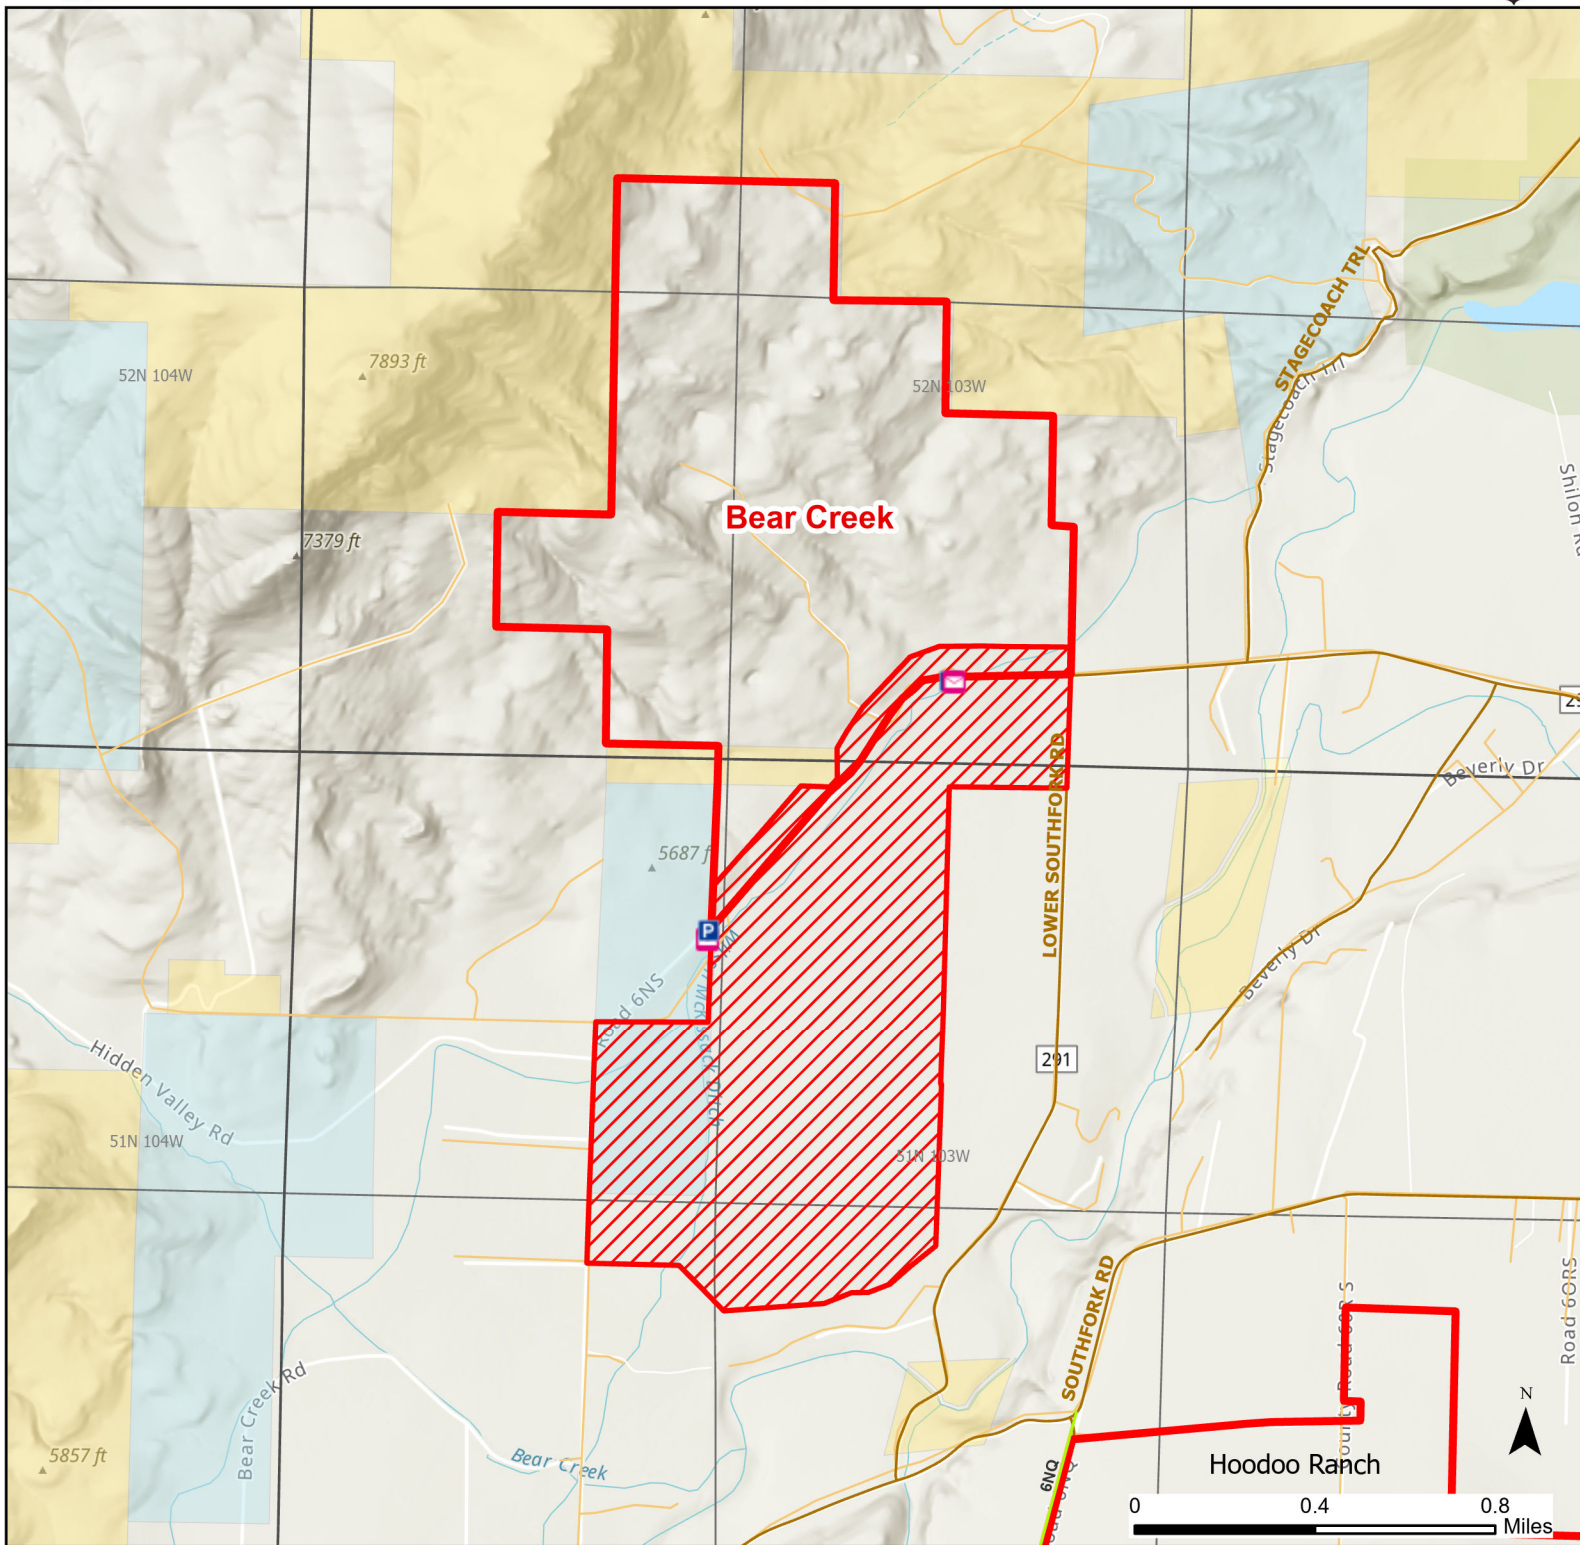

# Bear Creek Hunter Management Area

2024 Hunt  
Season

Species allowed to hunt: Antlerless Elk

## See Ranch Rules for More Information and Restrictions

Hunter Management Area rules apply only to those lands enrolled in the HMA.

This map is for visual use, assistance and general location only, does not represent a survey, and is not to be used for legal conveyance. Hunt Area boundaries are approximate, consult Game and Fish Hunting Regulations for descriptions and restrictions. Access to these private lands for any commercial activity must be gained by contacting the individual landowner(s) directly.