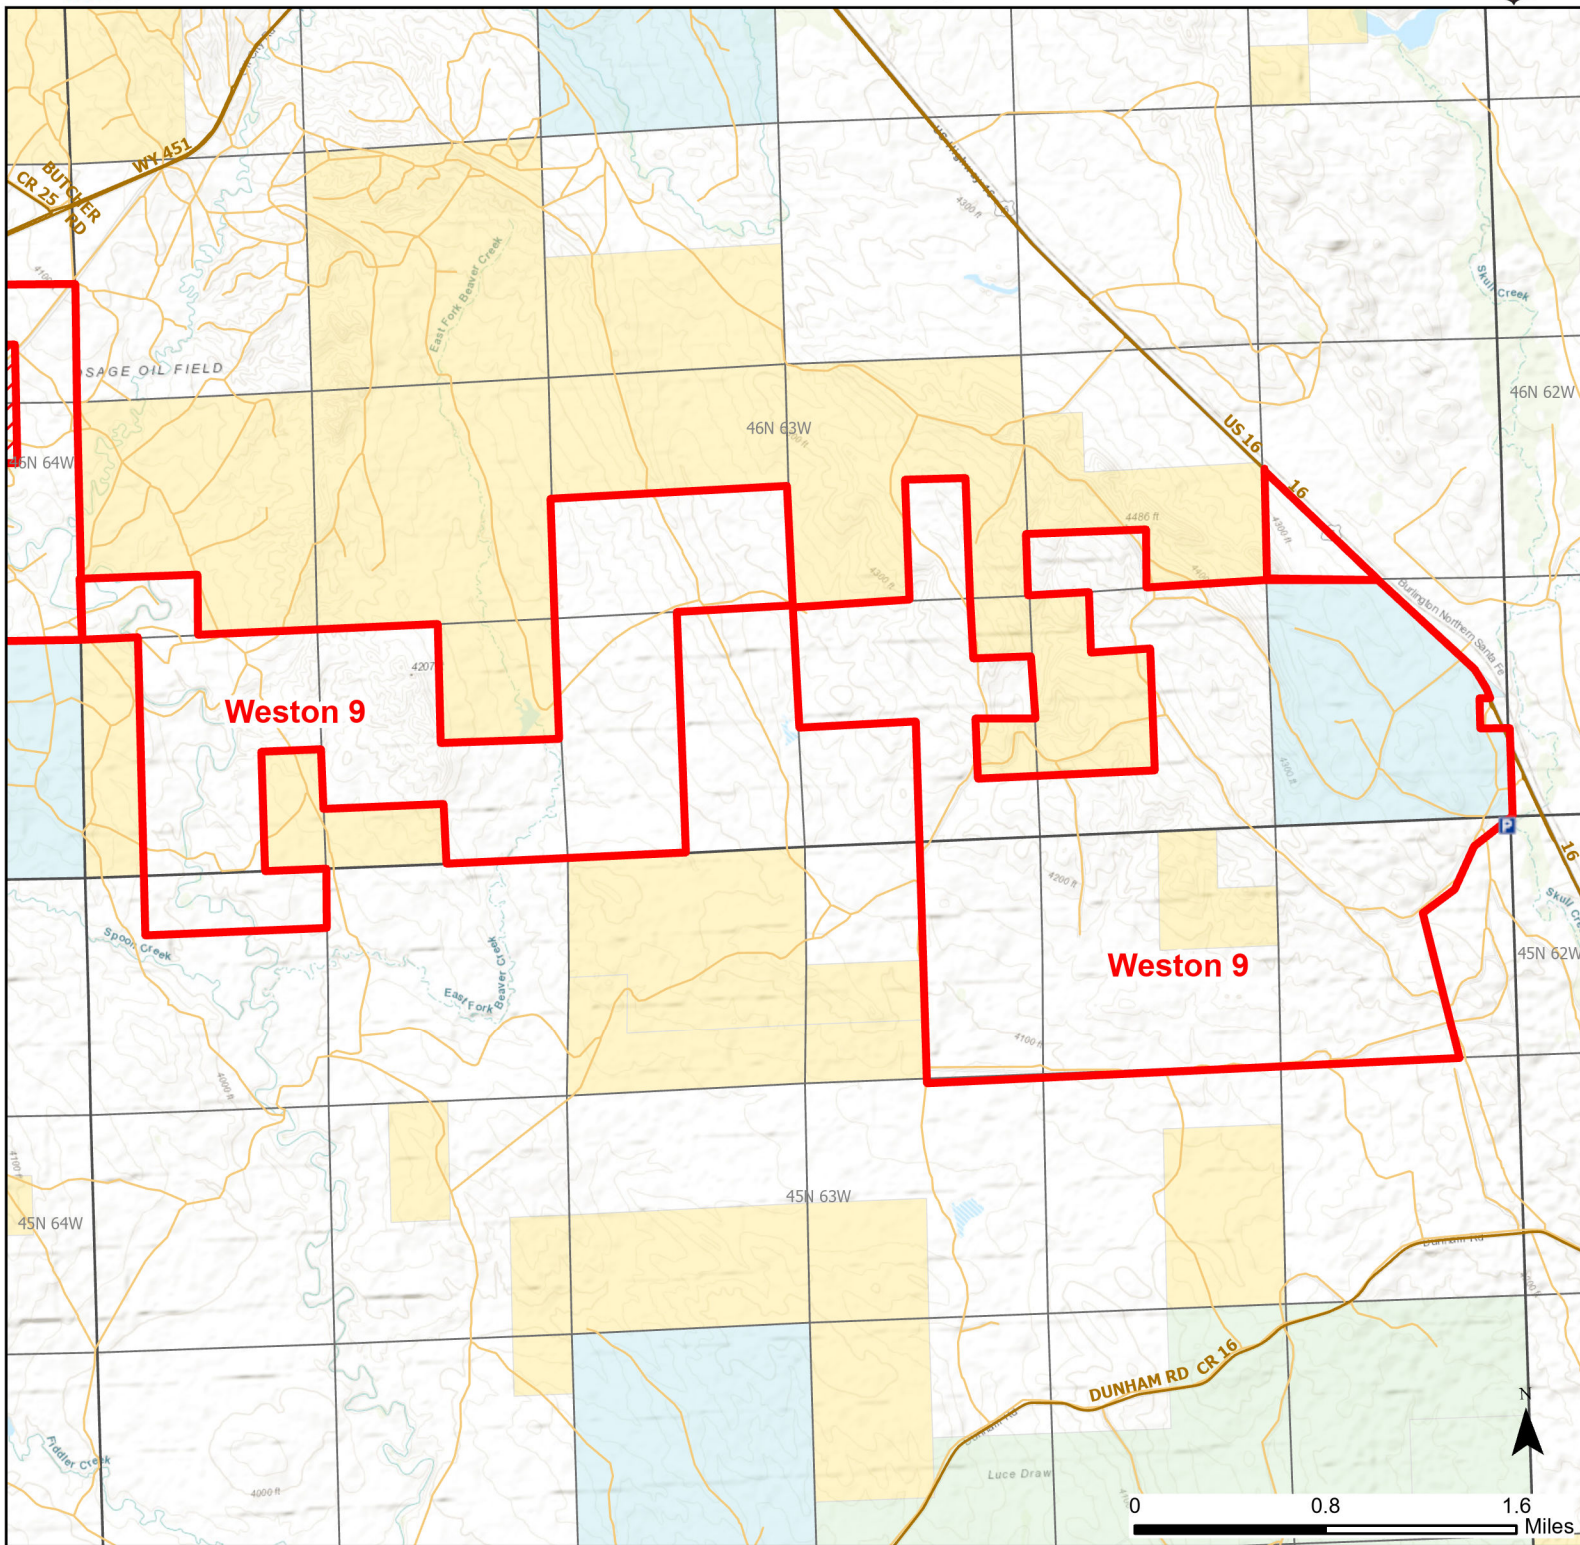

# Weston 9 Walk-in Hunting Area

Access Dates:  
08/15 - 10/15  
2024 Hunt Season

Parking	Closed Road	Boundary	Limited Range Weapons and Archery	State
Road Closed	WIA Use Only	Archery Only	Other	DOD
Coupon Box	Roads	County Boundaries	CLOSED	BLM
Gate	Open Road			Forest Service
Special Conditions Apply				Wyoming Game & Fish Dept.
				Private

Species allowed to hunt: Antelope, Deer

Rules: State lands are enrolled in this Walk-in Area. All access restrictions apply.

This map is for visual use, assistance and general location only, does not represent a survey, and is not to be used for legal conveyance. Hunt Area boundaries are approximate, consult Game and Fish Hunting Regulations for descriptions and restrictions. Access to these private lands for any commercial activity must be gained by contacting the individual landowner(s) directly.