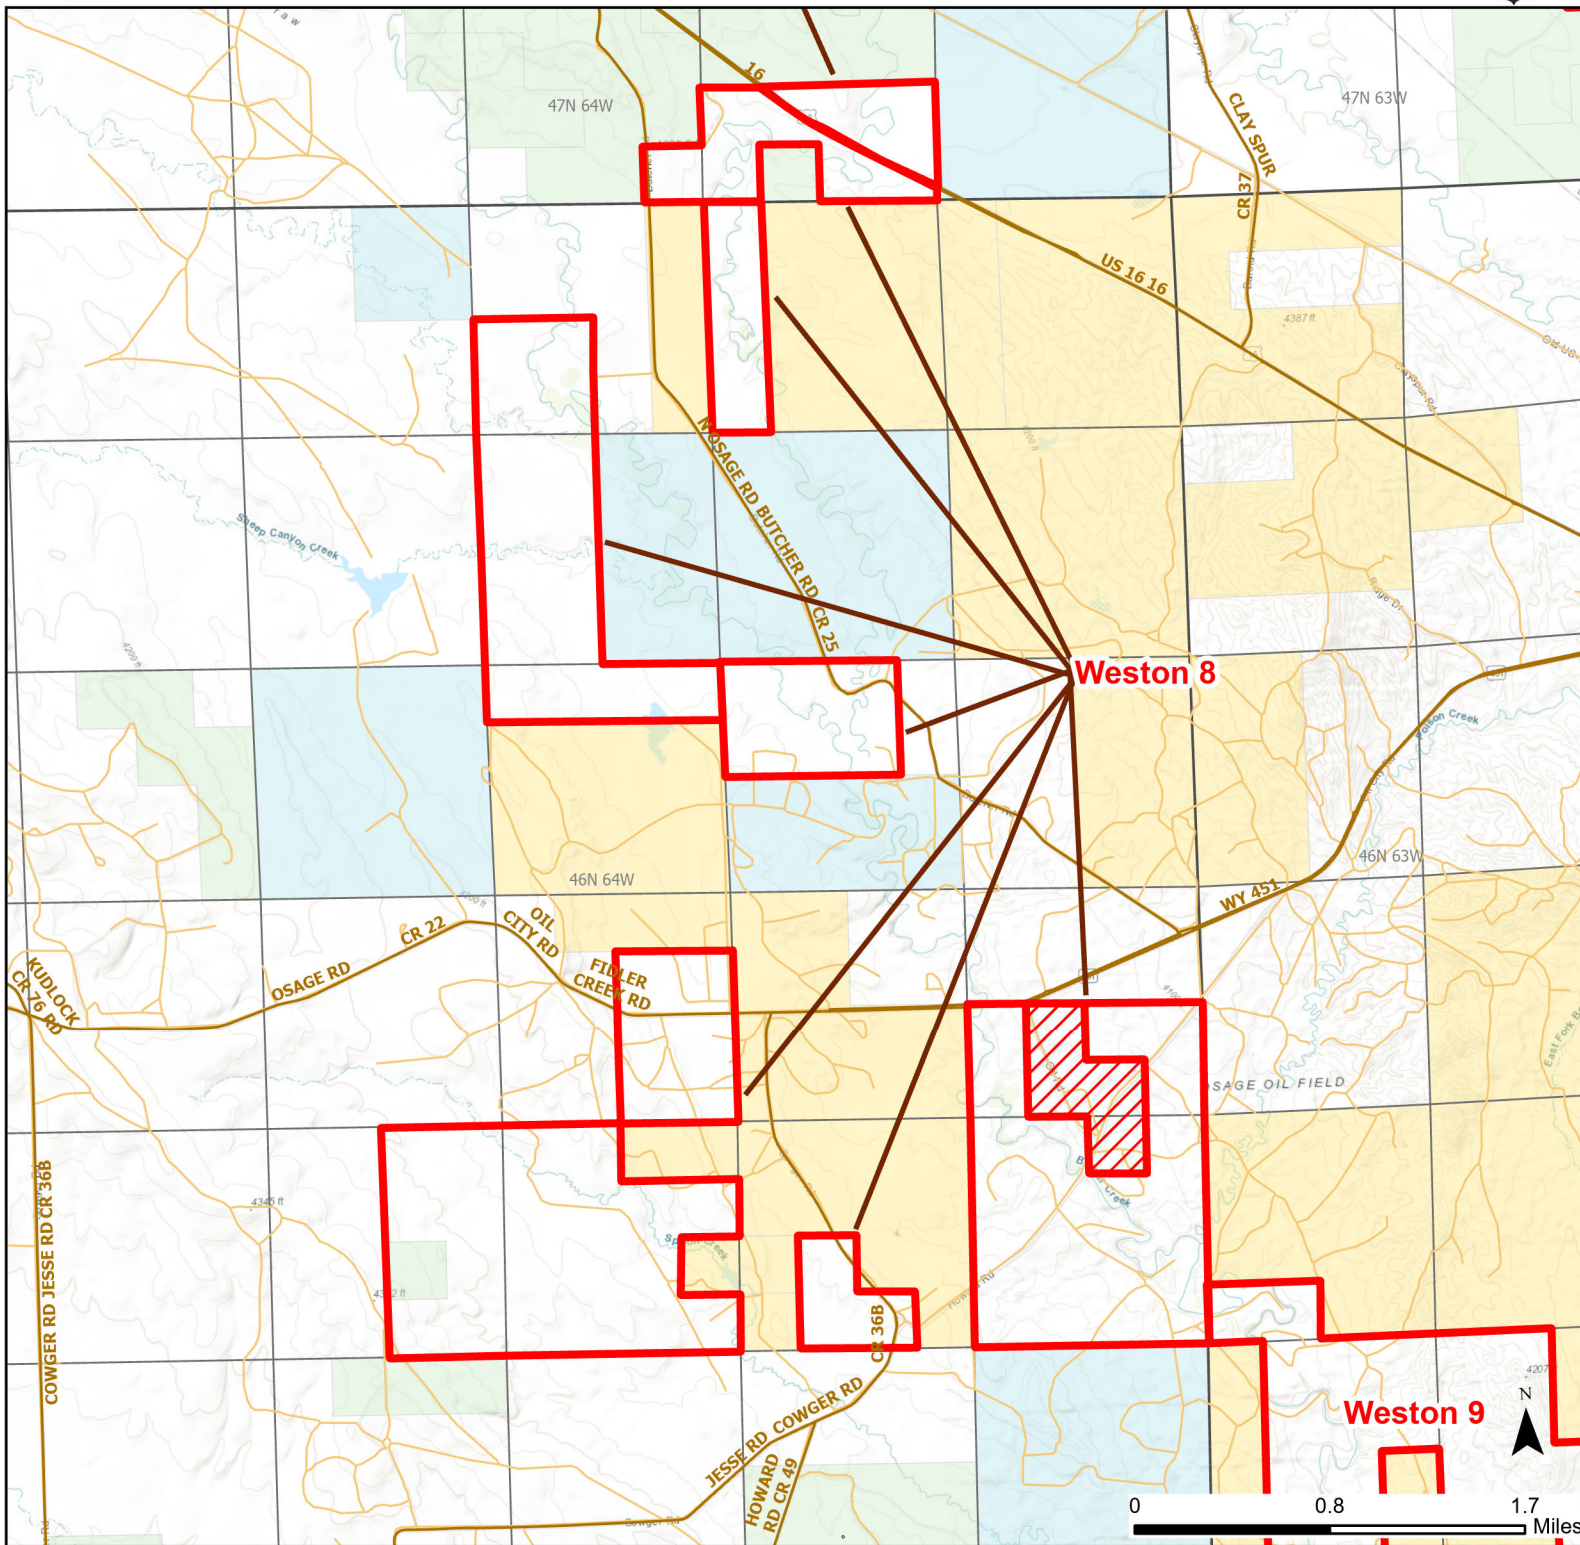

Weston 8 Walk-in Hunting Area

Access Dates:
08/15 - 10/15
2024 Hunt Season

Parking	Closed Road	Boundary	Limited Range Weapons and Archery	State
Road Closed	WIA Use Only	Archery Only	Other	DOD
Coupon Box	Roads	County Boundaries	CLOSED	BLM
Gate	Open Road			Forest Service
Special Conditions Apply				Wyoming Game & Fish Dept.
				Private

Species allowed to hunt: Antelope, Deer

Rules:

This map is for visual use, assistance and general location only, does not represent a survey, and is not to be used for legal conveyance. Hunt Area boundaries are approximate, consult Game and Fish Hunting Regulations for descriptions and restrictions. Access to these private lands for any commercial activity must be gained by contacting the individual landowner(s) directly.