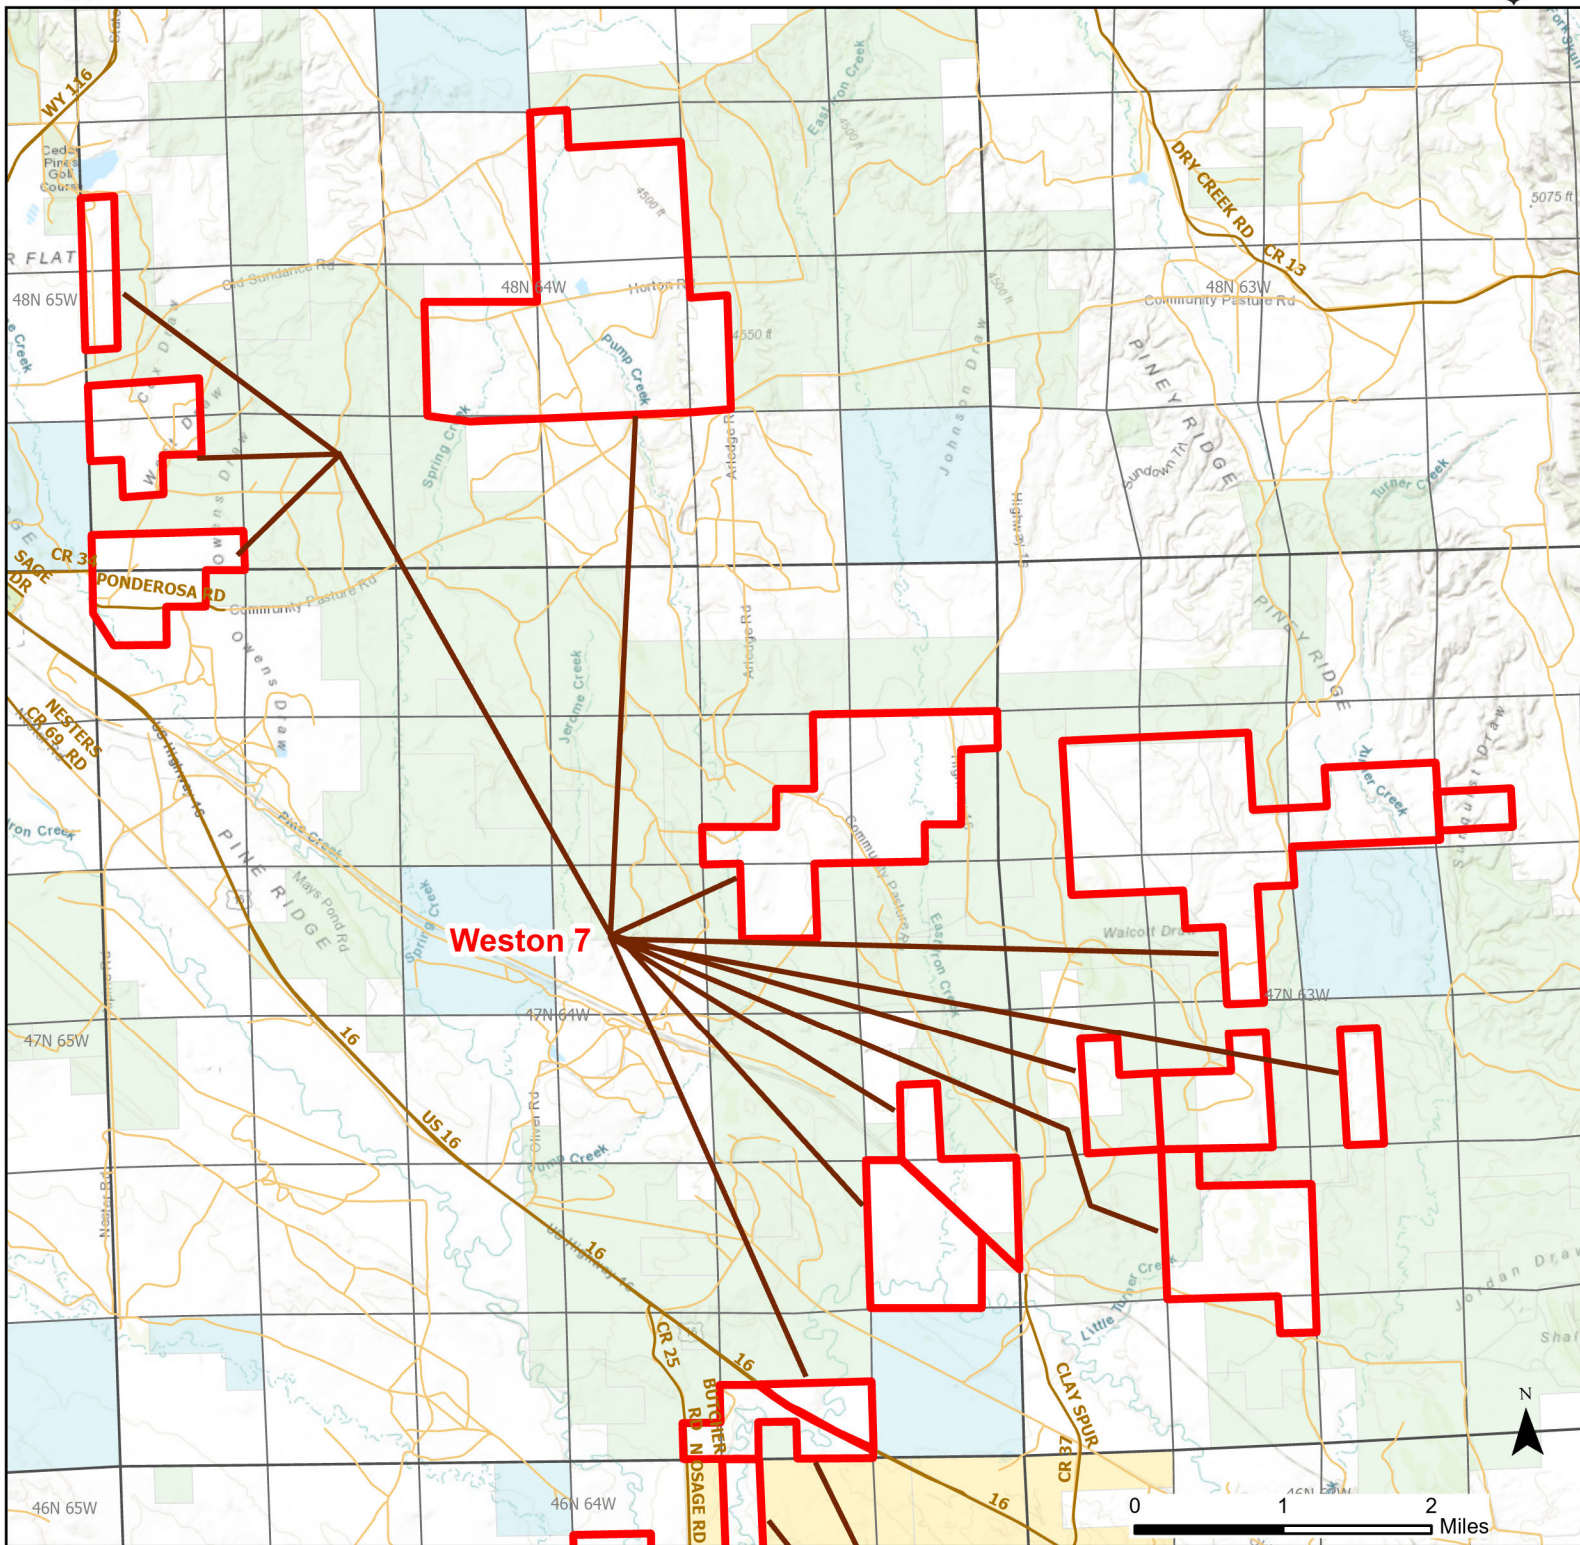

# Weston 7 Walk-in Hunting Area

Access Dates:  
08/15 - 01/31  
2024 Hunt Season

Parking	Closed Road	Boundary	Limited Range Weapons and Archery	State
Road Closed	WIA Use Only	Archery Only	Other	DOD
Coupon Box	Roads	CLOSED		BLM
Gate	County Boundaries			Forest Service
Open Road				Wyoming Game & Fish Dept.
Special Conditions Apply				Private

Species allowed to hunt: Antelope, Deer, Elk

Rules:

This map is for visual use, assistance and general location only, does not represent a survey, and is not to be used for legal conveyance. Hunt Area boundaries are approximate, consult Game and Fish Hunting Regulations for descriptions and restrictions. Access to these private lands for any commercial activity must be gained by contacting the individual landowner(s) directly.