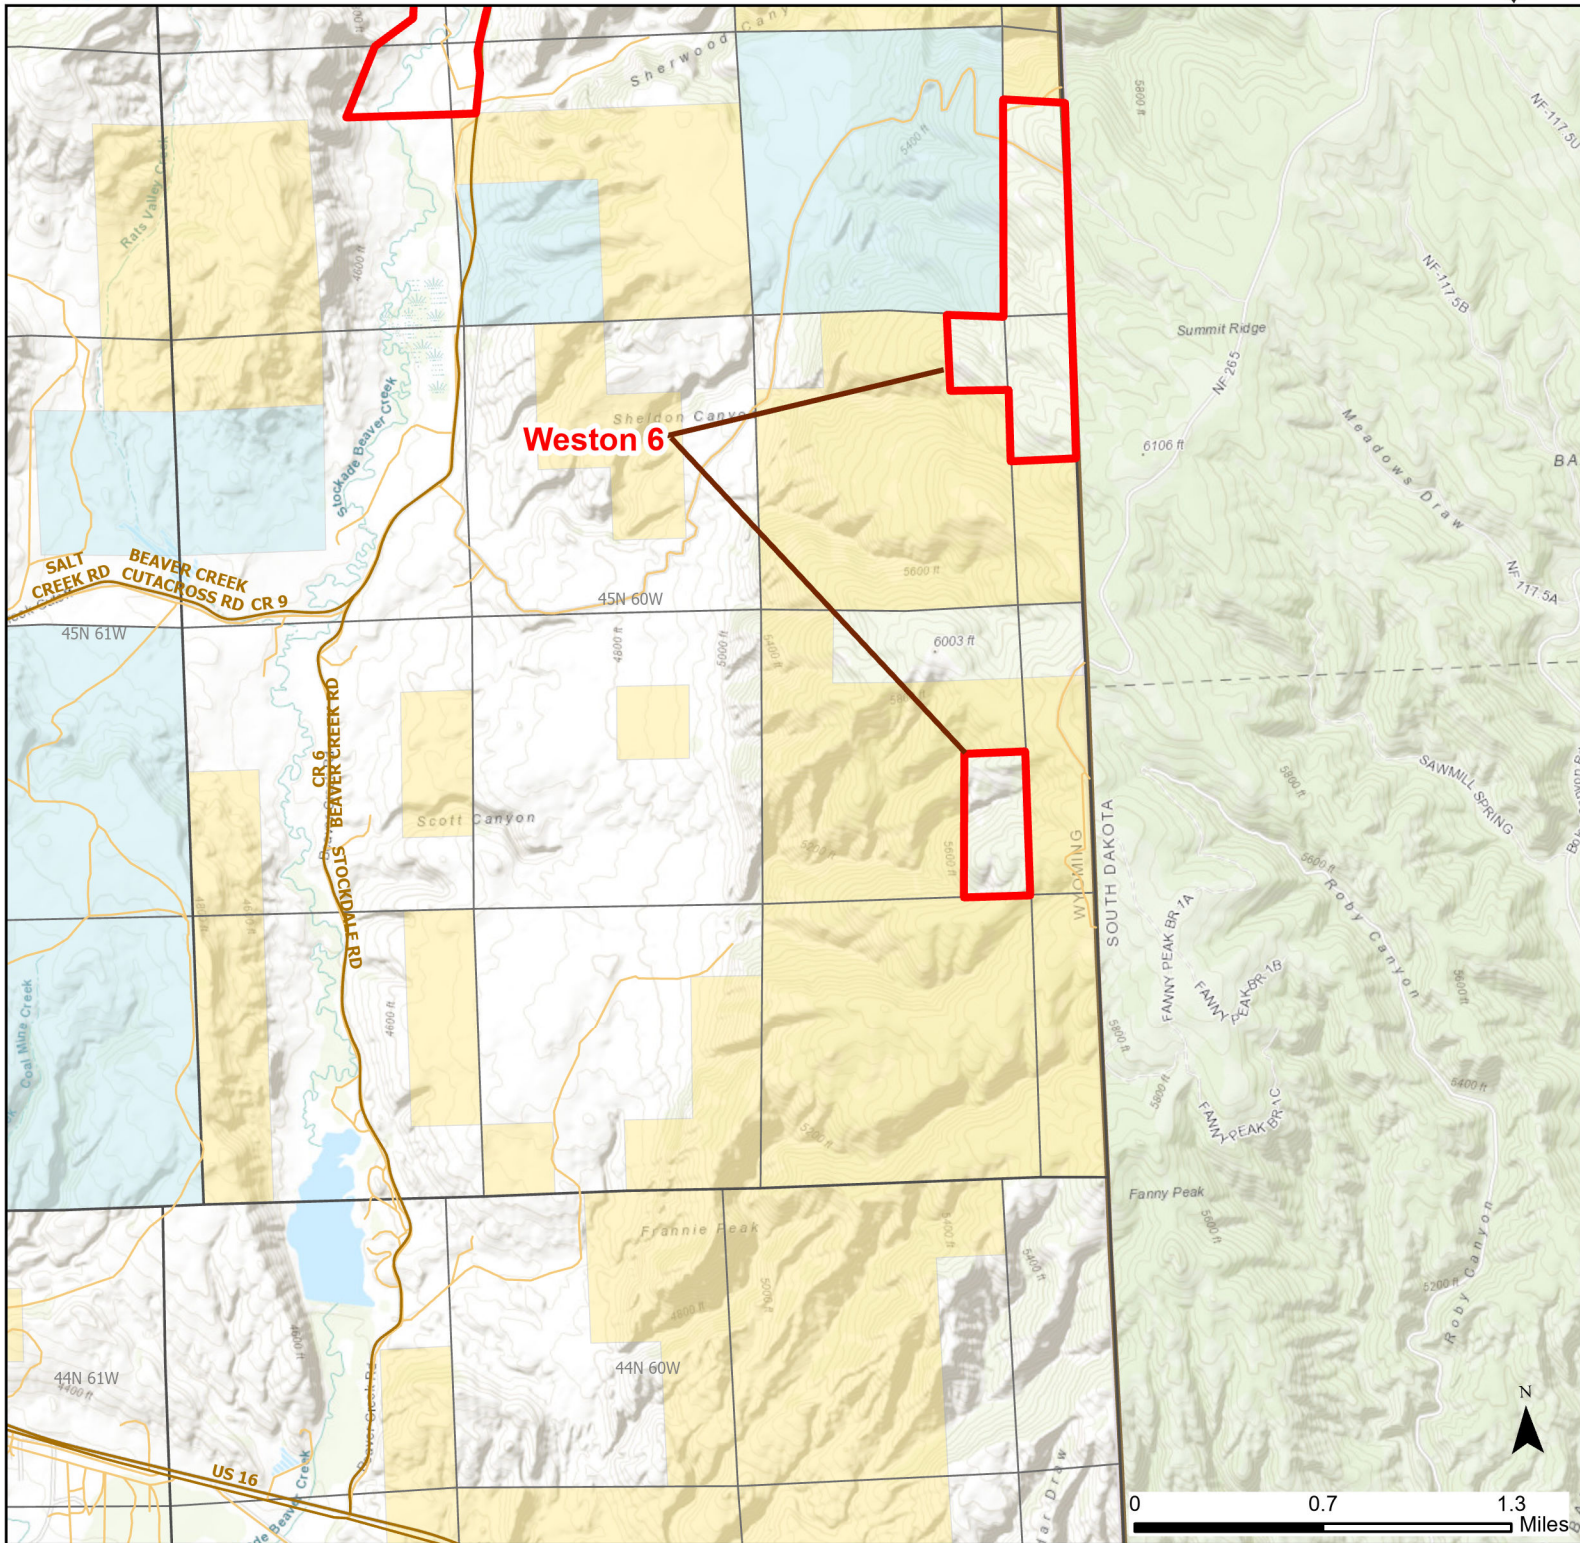

Weston 6 Walk-in Hunting Area

Access Dates:
11/01 - 11/17
2024 Hunt Season

Parking	Closed Road	Boundary	Limited Range Weapons and Archery	State
Road Closed	WIA Use Only	Archery Only	Other	DOD
Coupon Box	Roads			BLM
Gate	County Boundaries			Forest Service
Open Road				Wyoming Game & Fish Dept.
Special Conditions Apply			CLOSED	Private

Species allowed to hunt: Deer

Rules:

This map is for visual use, assistance and general location only, does not represent a survey, and is not to be used for legal conveyance. Hunt Area boundaries are approximate, consult Game and Fish Hunting Regulations for descriptions and restrictions. Access to these private lands for any commercial activity must be gained by contacting the individual landowner(s) directly.