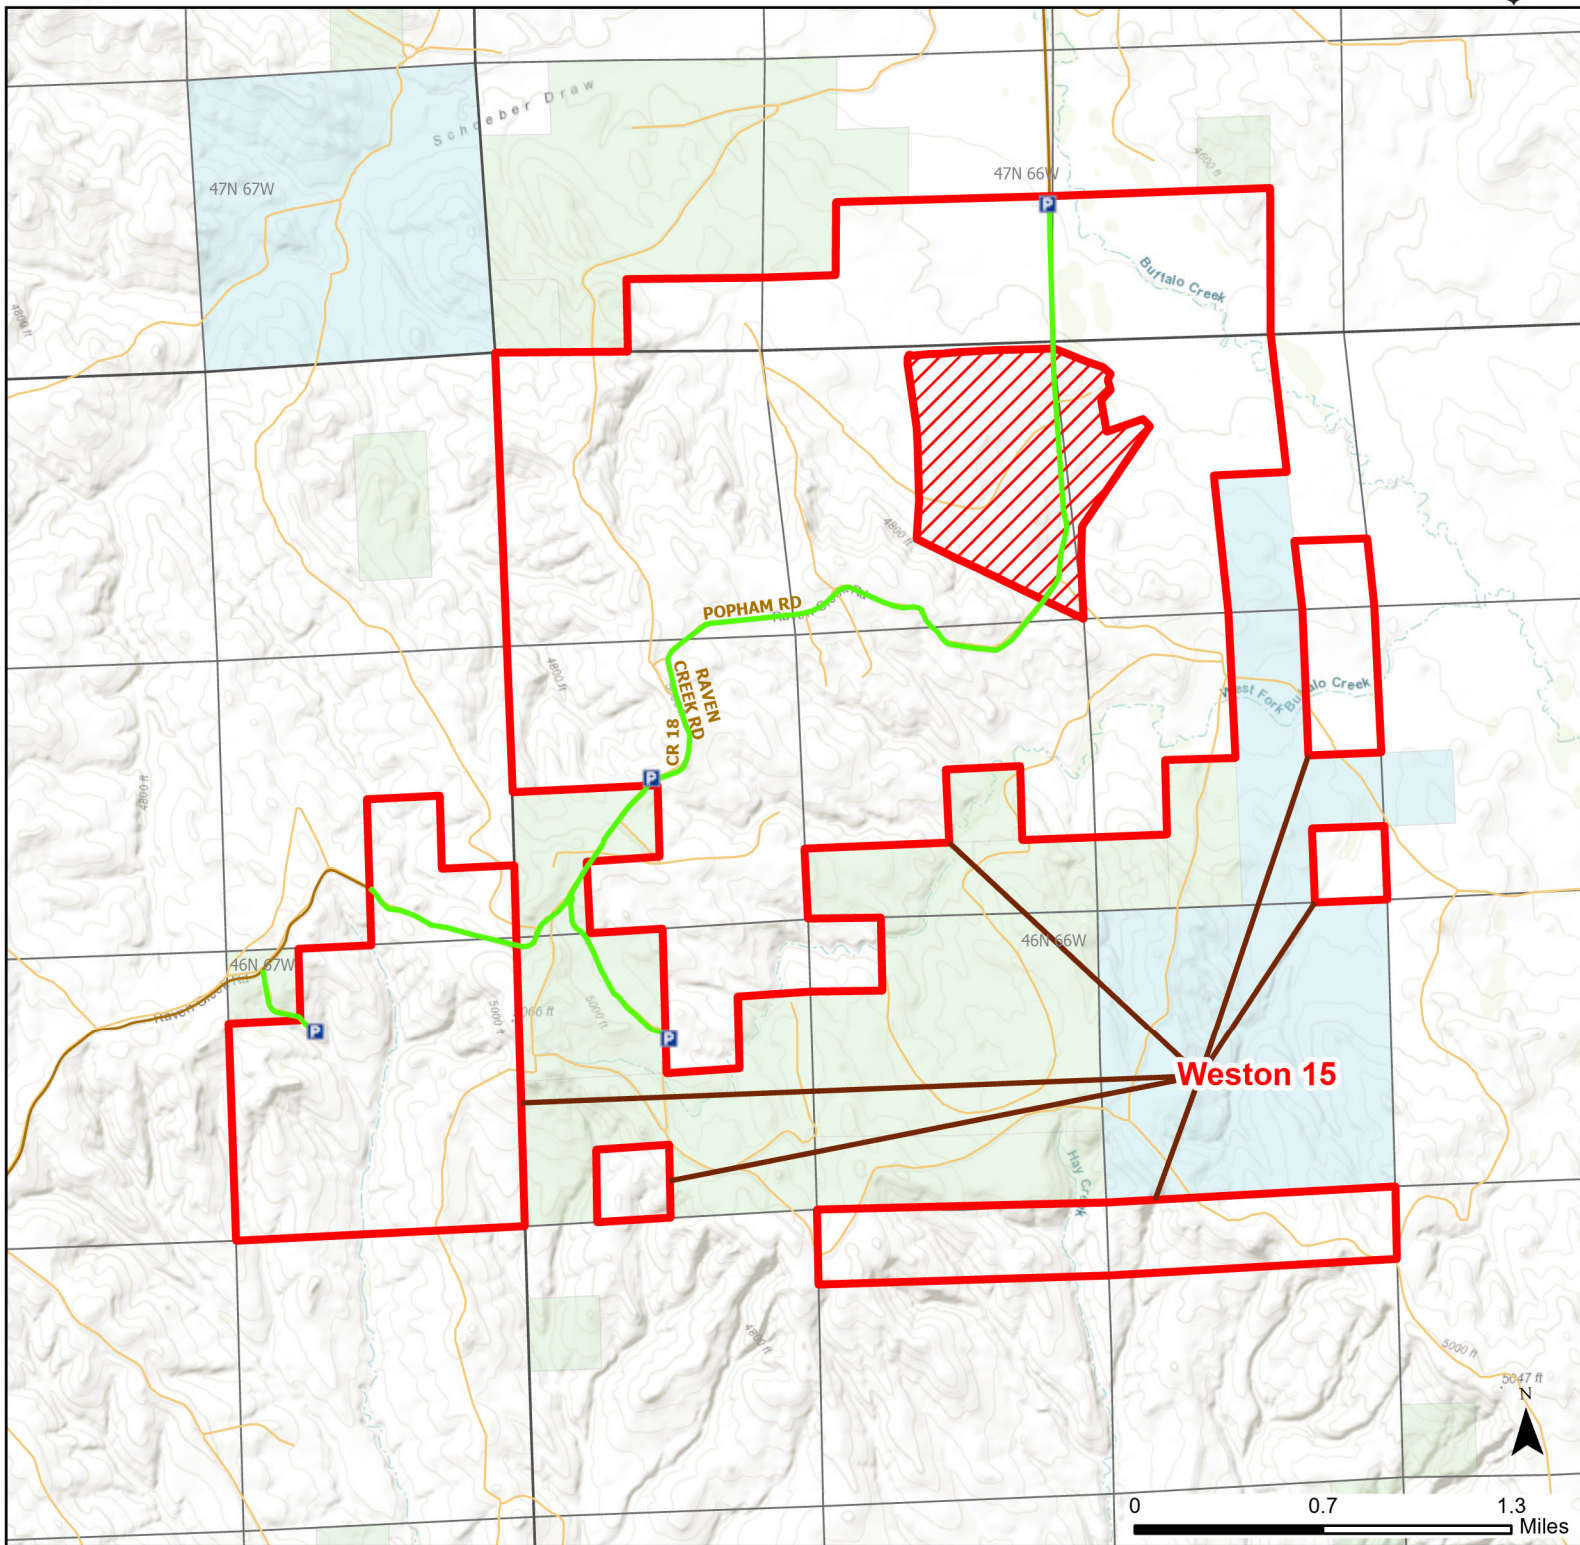

Weston 15 Walk-in Hunting Area

Access Dates:
08/15 - 10/31
2024 Hunt Season

Parking	Closed Road	Boundary	Limited Range Weapons and Archery	State
Road Closed	WIA Use Only	Archery Only	Other	DOD
Coupon Box	Roads	County Boundaries	CLOSED	BLM
Gate	Open Road			Forest Service
Special Conditions Apply				Wyoming Game & Fish Dept.
				Private

Species allowed to hunt: Antelope, Deer, Elk

Rules: Motorized vehicle access limited to designated roads only. Designated roads are marked with a white arrow. All vehicles must park in designated parking areas only. Please deposit landowner coupons in containers provided on this Walk-in Area. Coyote hunting allowed during daylight hours only. Do not drive on roads that are wet or muddy, coyote hunting allowed only during antelope, deer, and elk seasons

This map is for visual use, assistance and general location only, does not represent a survey, and is not to be used for legal conveyance. Hunt Area boundaries are approximate, consult Game and Fish Hunting Regulations for descriptions and restrictions. Access to these private lands for any commercial activity must be gained by contacting the individual landowner(s) directly.