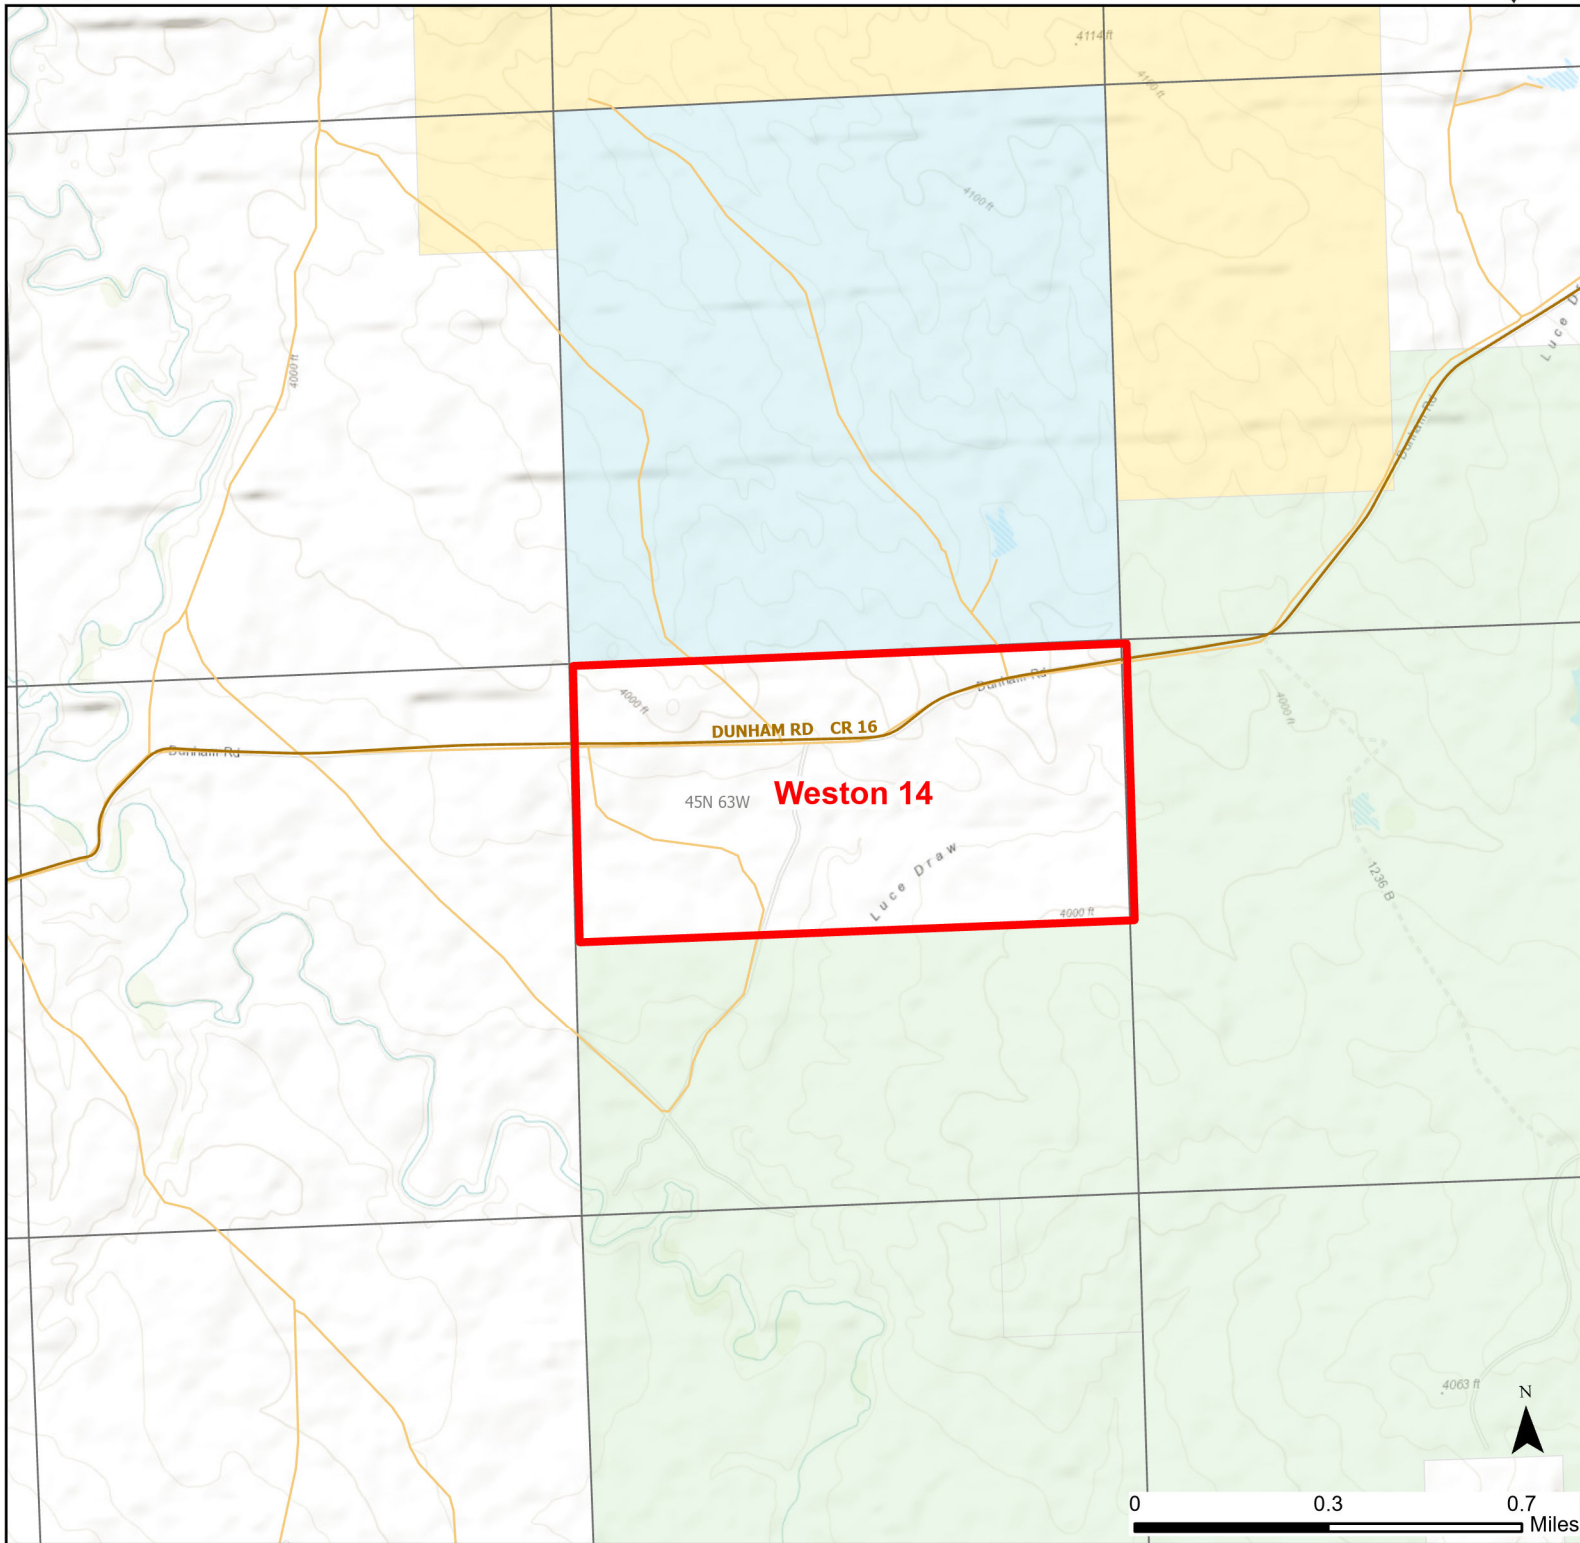

Weston 14 Walk-in Hunting Area

Access Dates:
08/15 - 10/15
2024 Hunt Season

Parking	Closed Road	Boundary	Limited Range Weapons and Archery	State
Road Closed	WIA Use Only	Archery Only	Other	DOD
Coupon Box	Roads			BLM
Gate	County Boundaries			Forest Service
Open Road			CLOSED	Wyoming Game & Fish Dept.
Special Conditions Apply				Private

Species allowed to hunt: Antelope, Deer

Rules:

This map is for visual use, assistance and general location only, does not represent a survey, and is not to be used for legal conveyance. Hunt Area boundaries are approximate, consult Game and Fish Hunting Regulations for descriptions and restrictions. Access to these private lands for any commercial activity must be gained by contacting the individual landowner(s) directly.