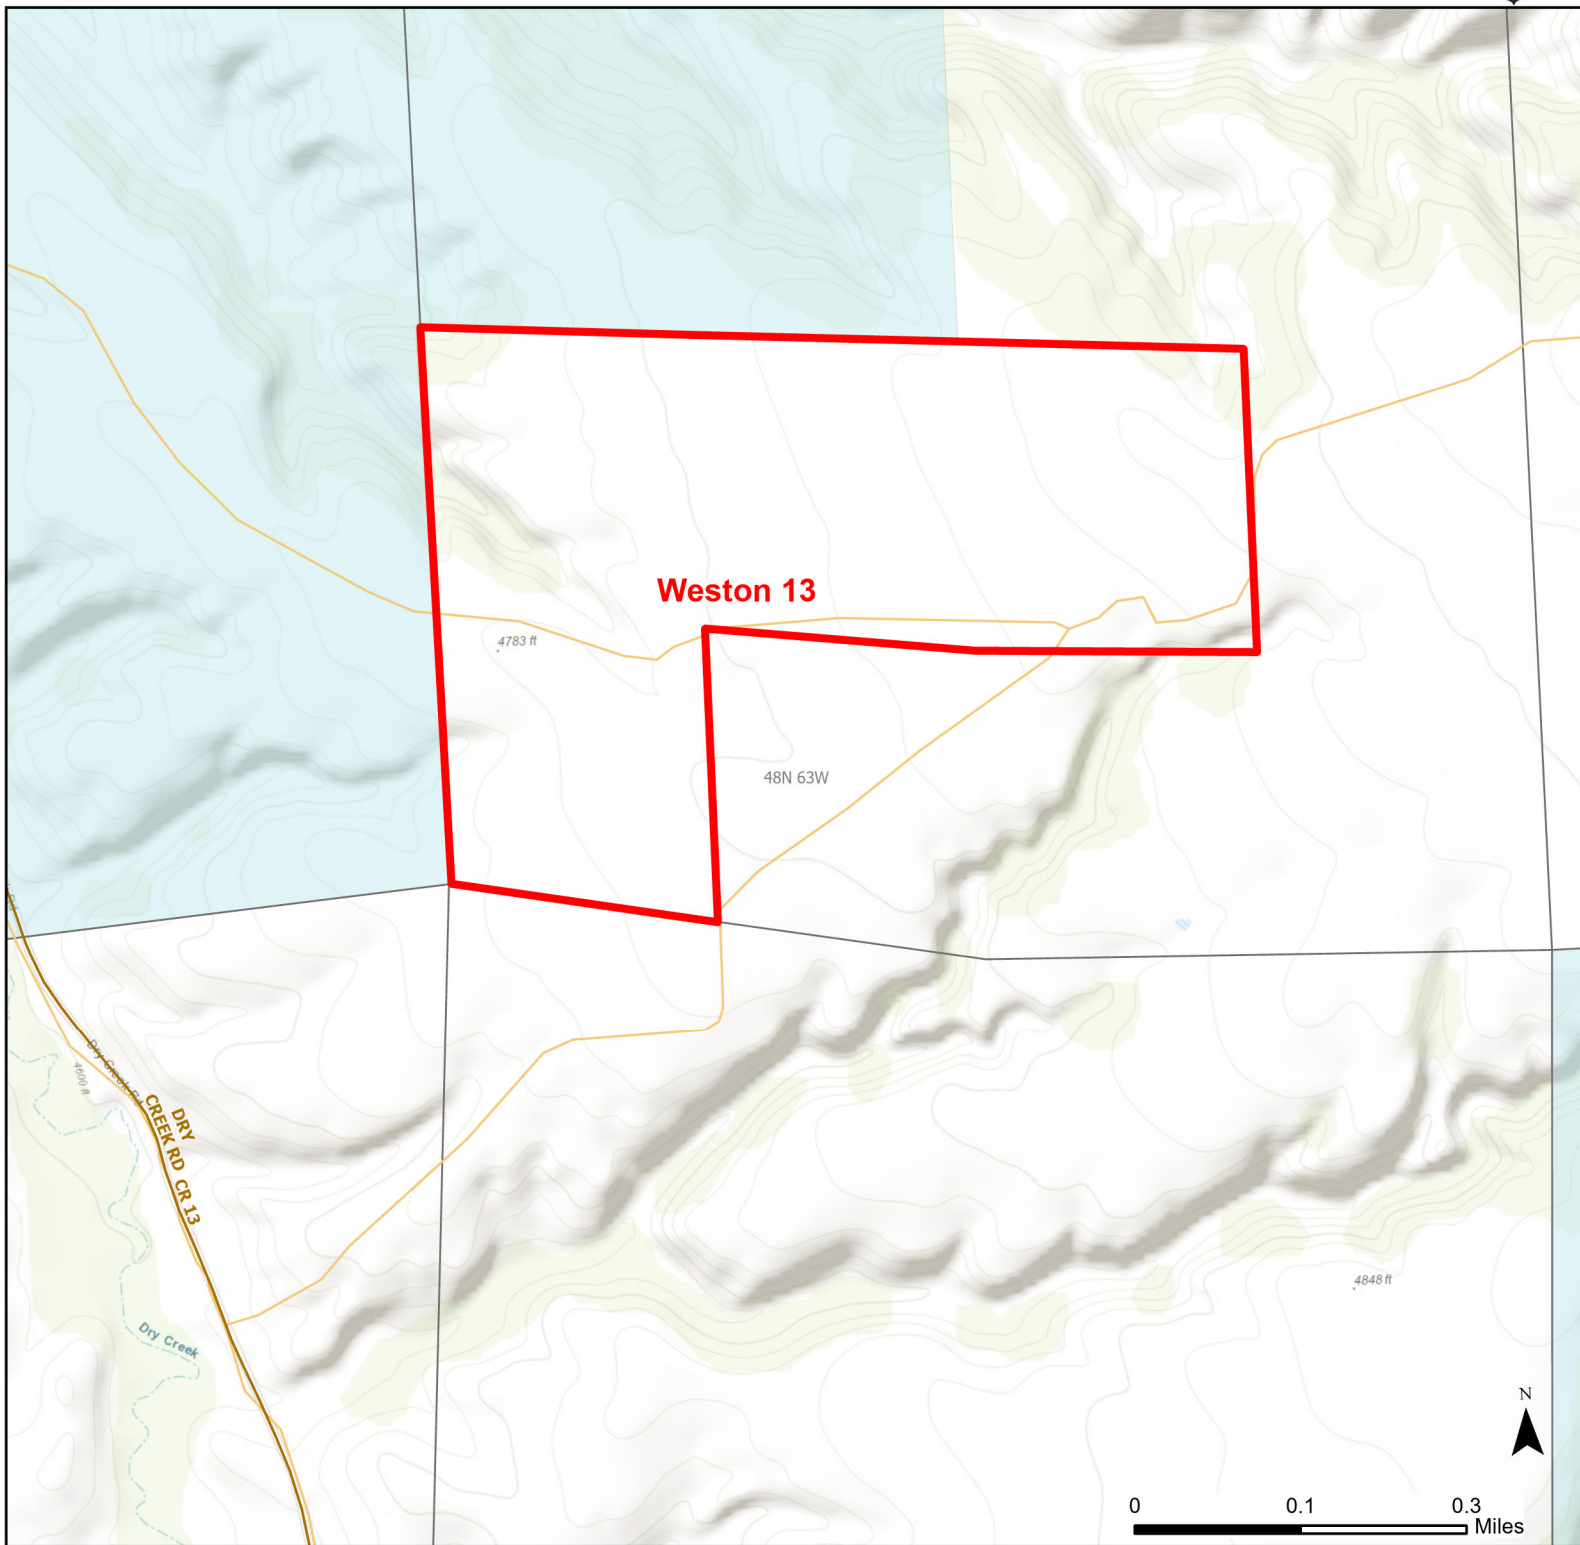

# Weston 13 Walk-in Hunting Area

Access Dates:  
08/15 - 05/31  
2024 Hunt Season

Parking	Closed Road	Boundary	Limited Range Weapons and Archery	State
Road Closed	WIA Use Only	Archery Only	Other	DOD
Coupon Box	Roads			BLM
Gate	County Boundaries			Forest Service
Open Road			CLOSED	Wyoming Game & Fish Dept.
Special Conditions Apply				Private

Species allowed to hunt: Turkey, Antelope, Deer, Elk

Rules:

This map is for visual use, assistance and general location only, does not represent a survey, and is not to be used for legal conveyance. Hunt Area boundaries are approximate, consult Game and Fish Hunting Regulations for descriptions and restrictions. Access to these private lands for any commercial activity must be gained by contacting the individual landowner(s) directly.