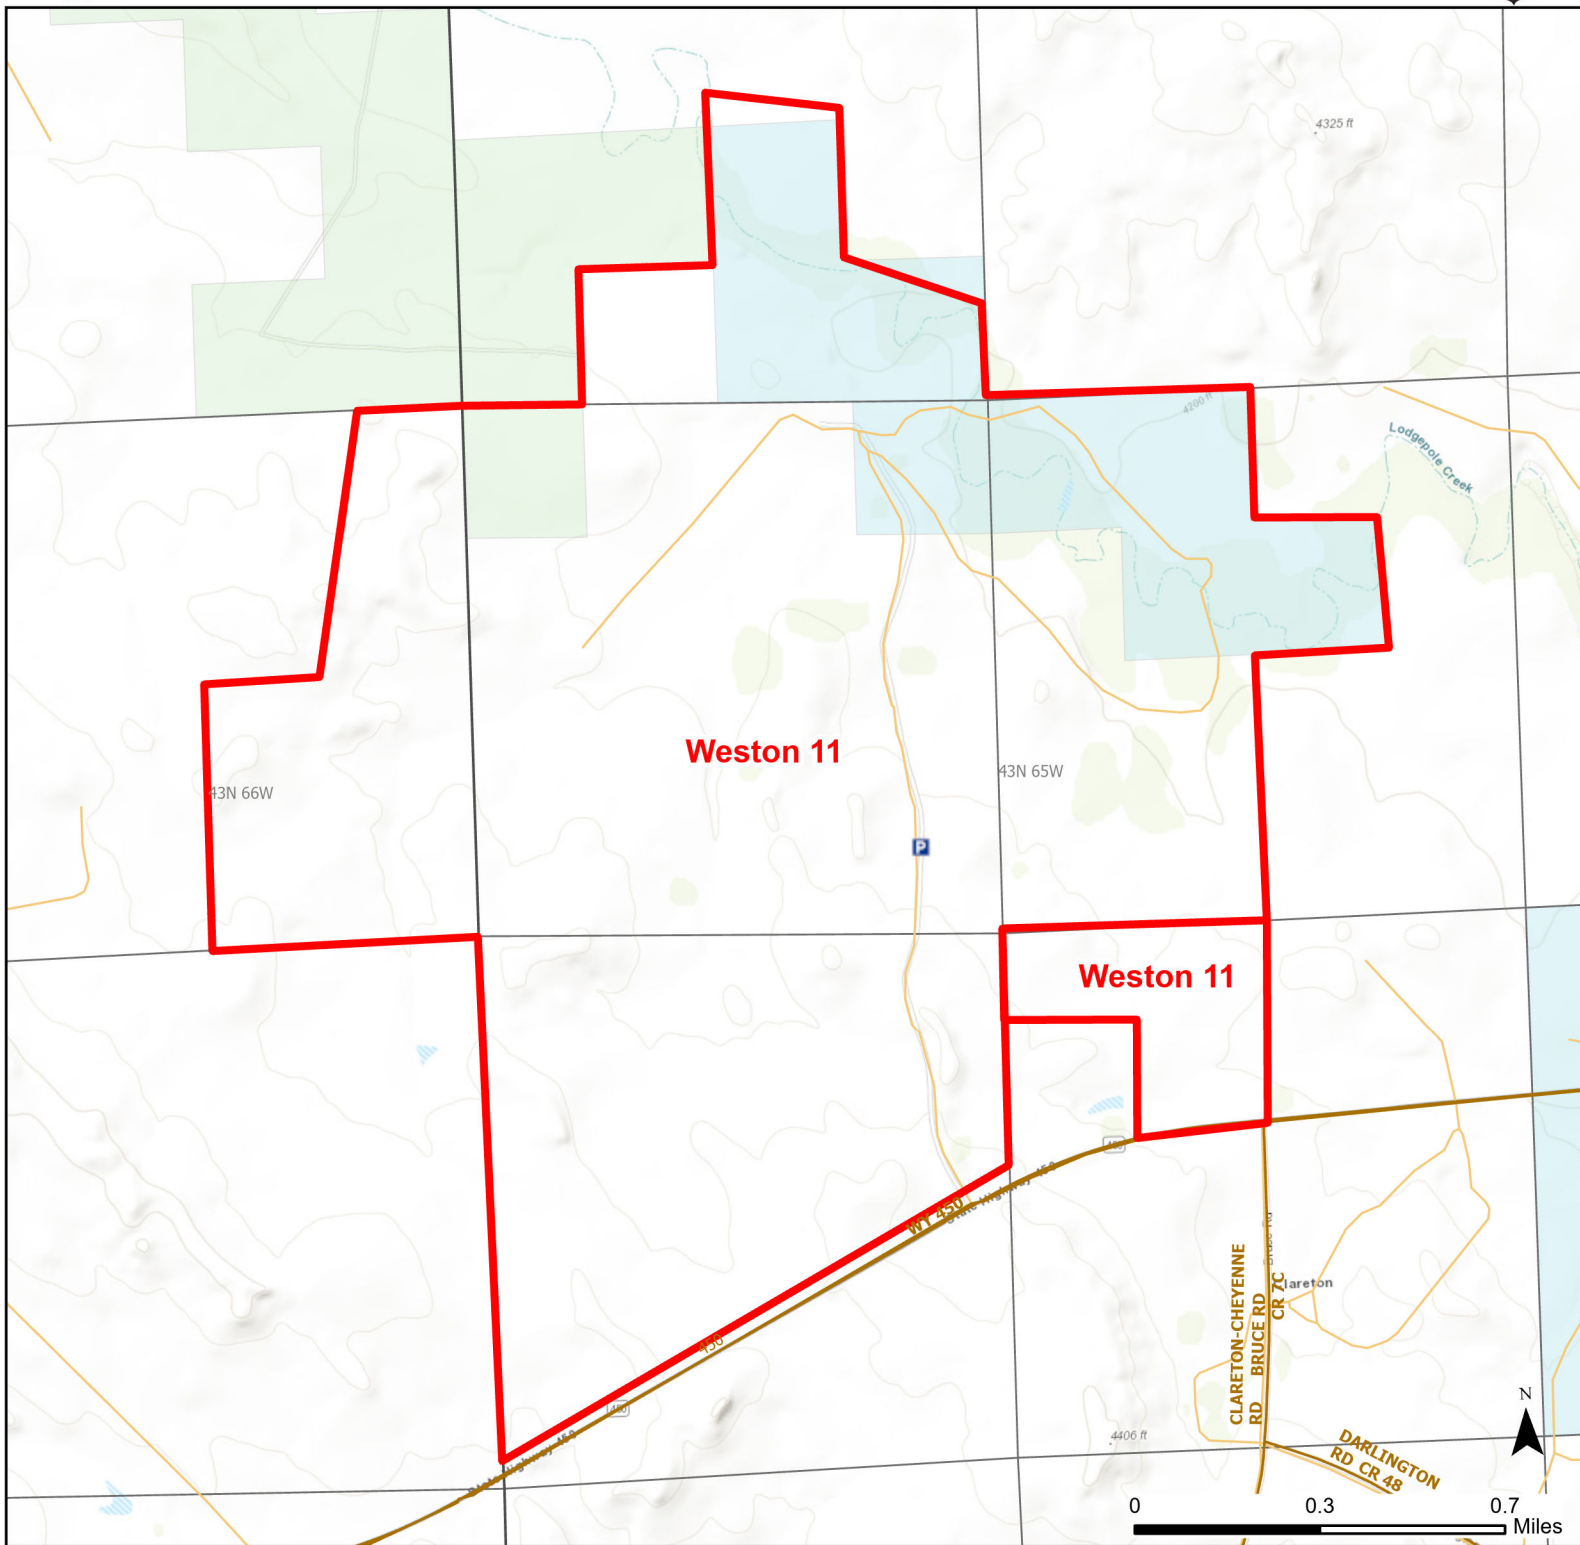

Weston 11 Walk-in Hunting Area

Access Dates:
08/15 - 10/15
2024 Hunt Season

Parking	Closed Road	Boundary	Limited Range Weapons and Archery	State
Road Closed	WIA Use Only	Archery Only	Other	DOD
Coupon Box	Roads	County Boundaries	CLOSED	BLM
Gate	County Boundaries			Forest Service
Open Road				Wyoming Game & Fish Dept.
Special Conditions Apply				Private

Species allowed to hunt: Antelope

Rules: All vehicles must park in designated parking areas only.

This map is for visual use, assistance and general location only, does not represent a survey, and is not to be used for legal conveyance. Hunt Area boundaries are approximate, consult Game and Fish Hunting Regulations for descriptions and restrictions. Access to these private lands for any commercial activity must be gained by contacting the individual landowner(s) directly.