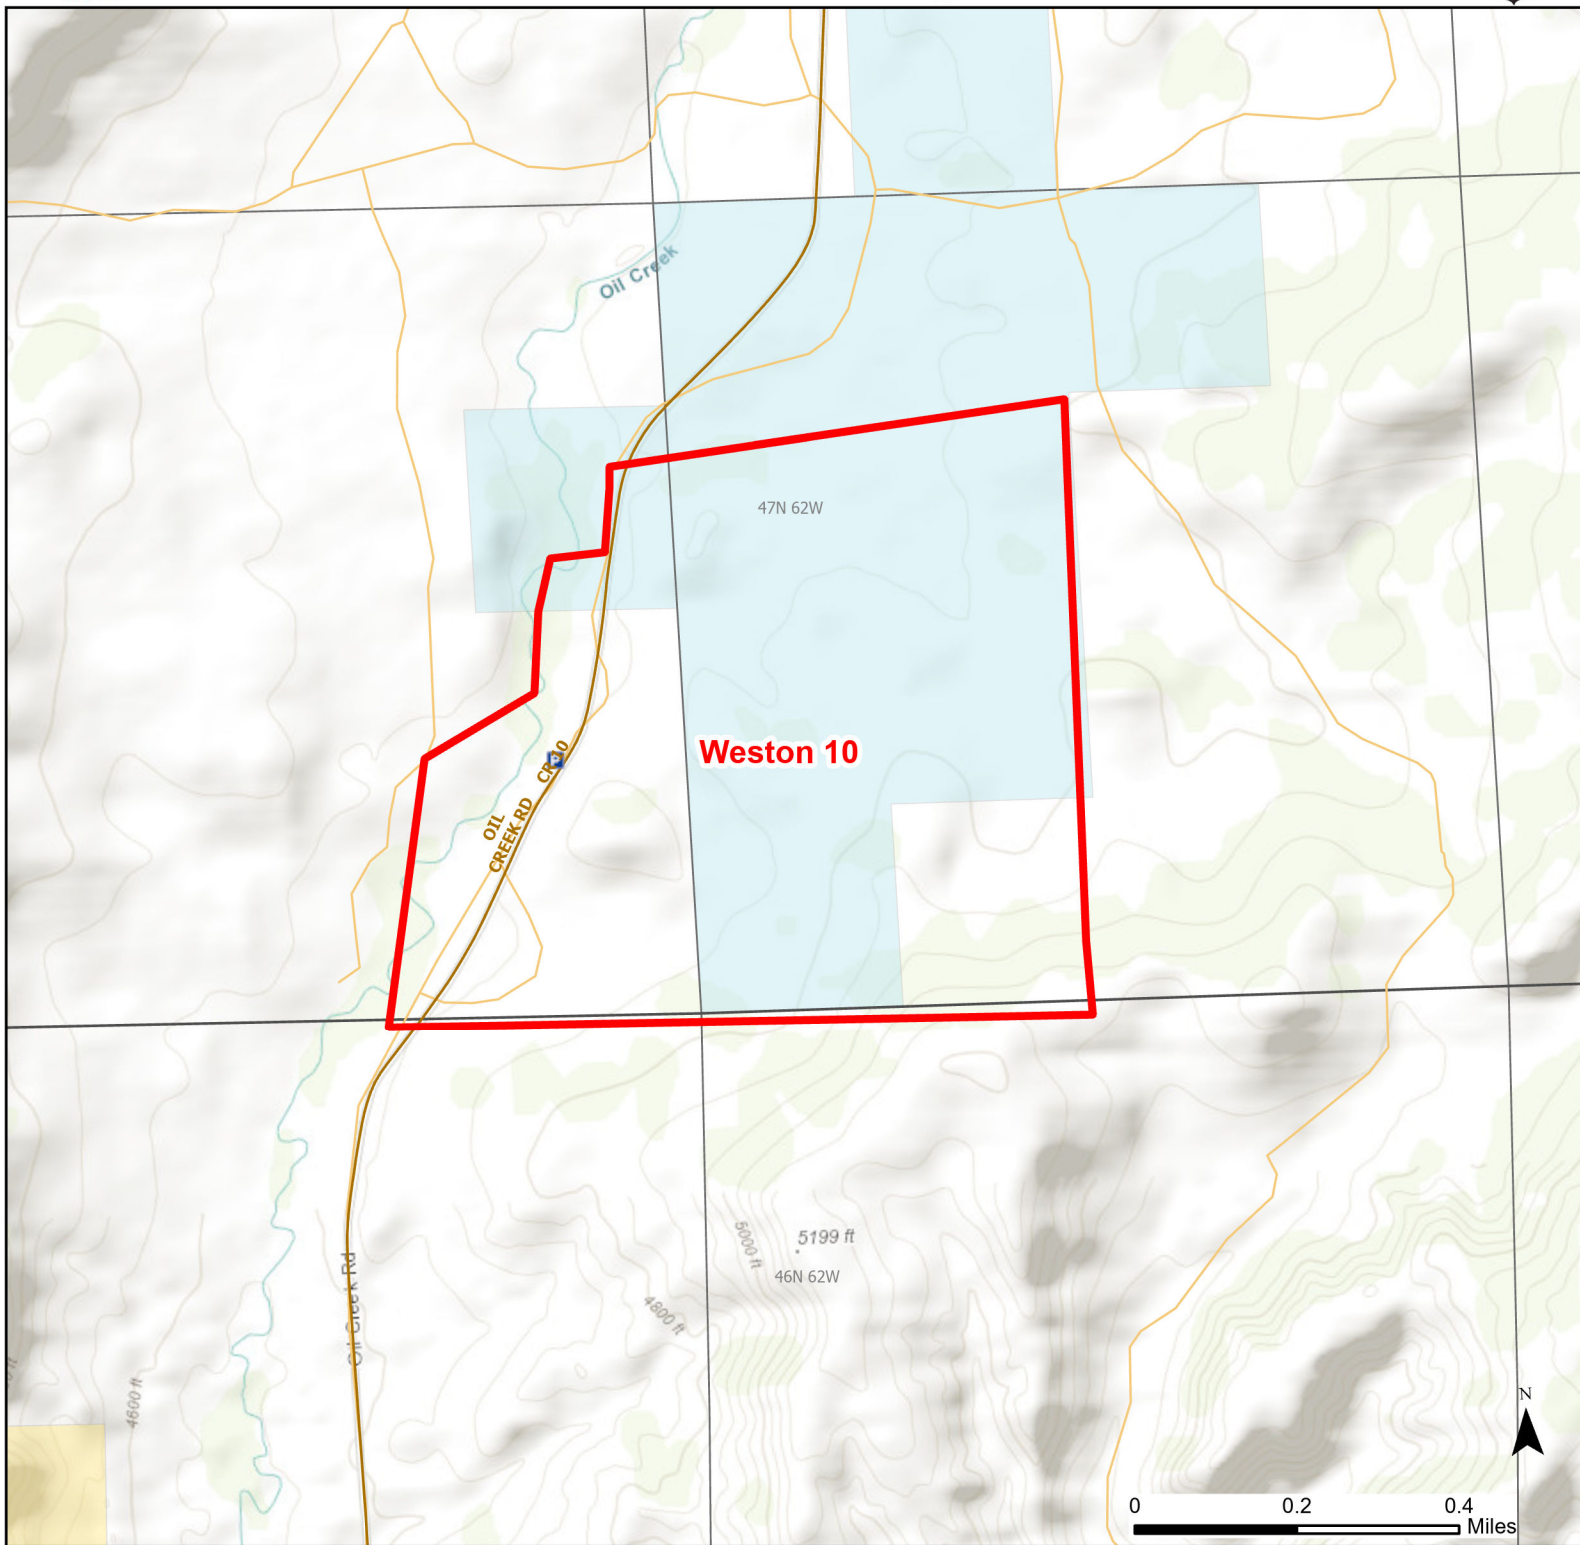

Weston 10 Walk-in Hunting Area

Access Dates:
09/01 - 05/31
2024 Hunt Season

Parking	Closed Road	Boundary	Limited Range Weapons and Archery	State
Road Closed	WIA Use Only	Archery Only	Other	DOD
Coupon Box	Roads			BLM
Gate	County Boundaries			Forest Service
Open Road				Wyoming Game & Fish Dept.
Special Conditions Apply			CLOSED	Private

Species allowed to hunt: Turkey, Deer, Elk

Rules: All vehicles must park in designated parking areas only. State lands are enrolled in this Walk-in Area. All access restrictions apply.

This map is for visual use, assistance and general location only, does not represent a survey, and is not to be used for legal conveyance. Hunt Area boundaries are approximate, consult Game and Fish Hunting Regulations for descriptions and restrictions. Access to these private lands for any commercial activity must be gained by contacting the individual landowner(s) directly.