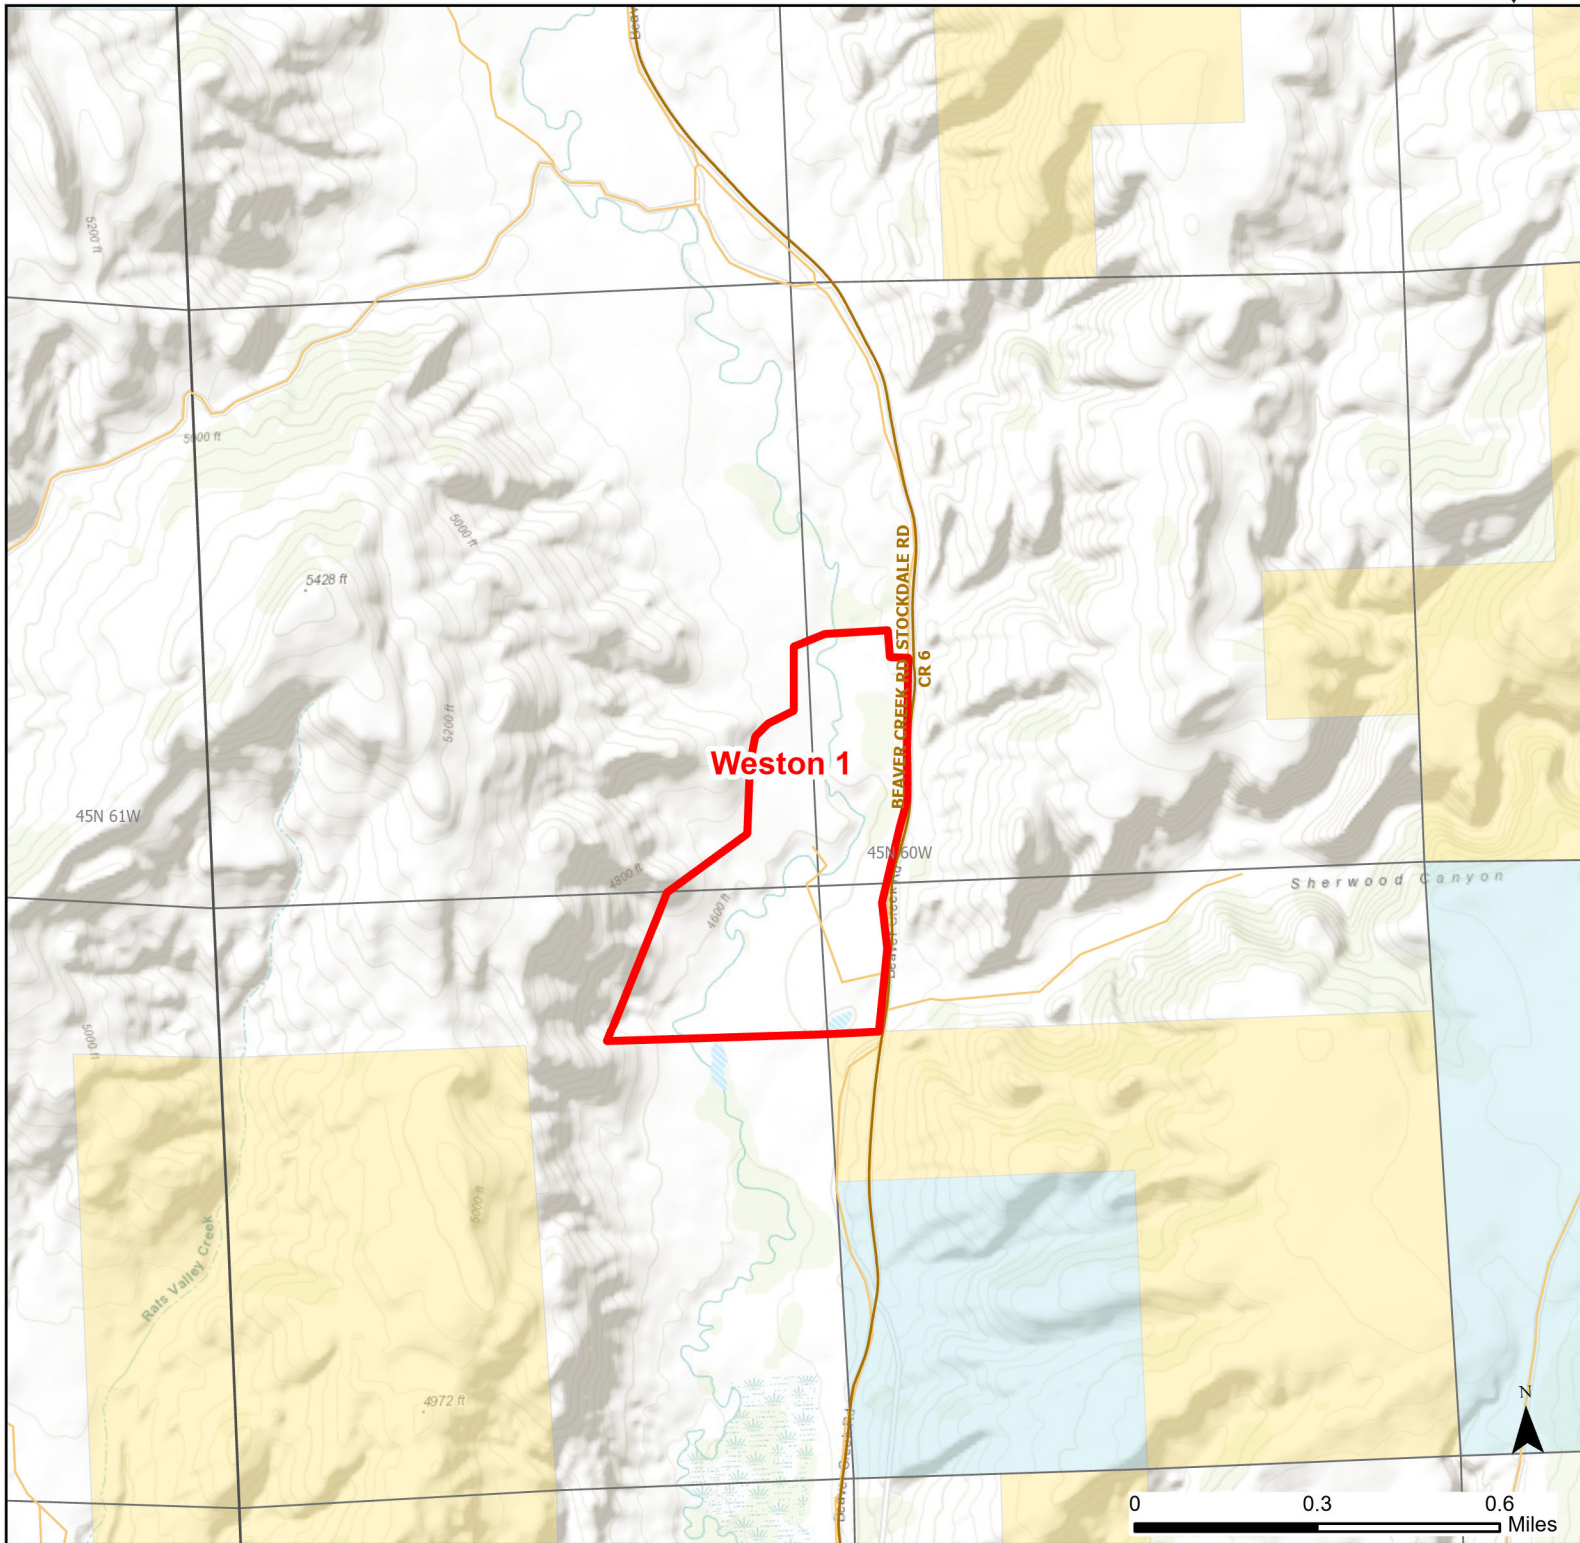

Weston 1 Walk-in Hunting Area

Access Dates:
09/01 - 01/07
2024 Hunt Season

Parking	Closed Road	Boundary	Limited Range Weapons and Archery	State
Road Closed	WIA Use Only	Archery Only	Other	DOD
Coupon Box	Roads			BLM
Gate	County Boundaries			Forest Service
Open Road				Wyoming Game & Fish Dept.
Special Conditions Apply			CLOSED	Private

Species allowed to hunt: Waterfowl

Rules: Parking along county road only.

This map is for visual use, assistance and general location only, does not represent a survey, and is not to be used for legal conveyance. Hunt Area boundaries are approximate, consult Game and Fish Hunting Regulations for descriptions and restrictions. Access to these private lands for any commercial activity must be gained by contacting the individual landowner(s) directly.