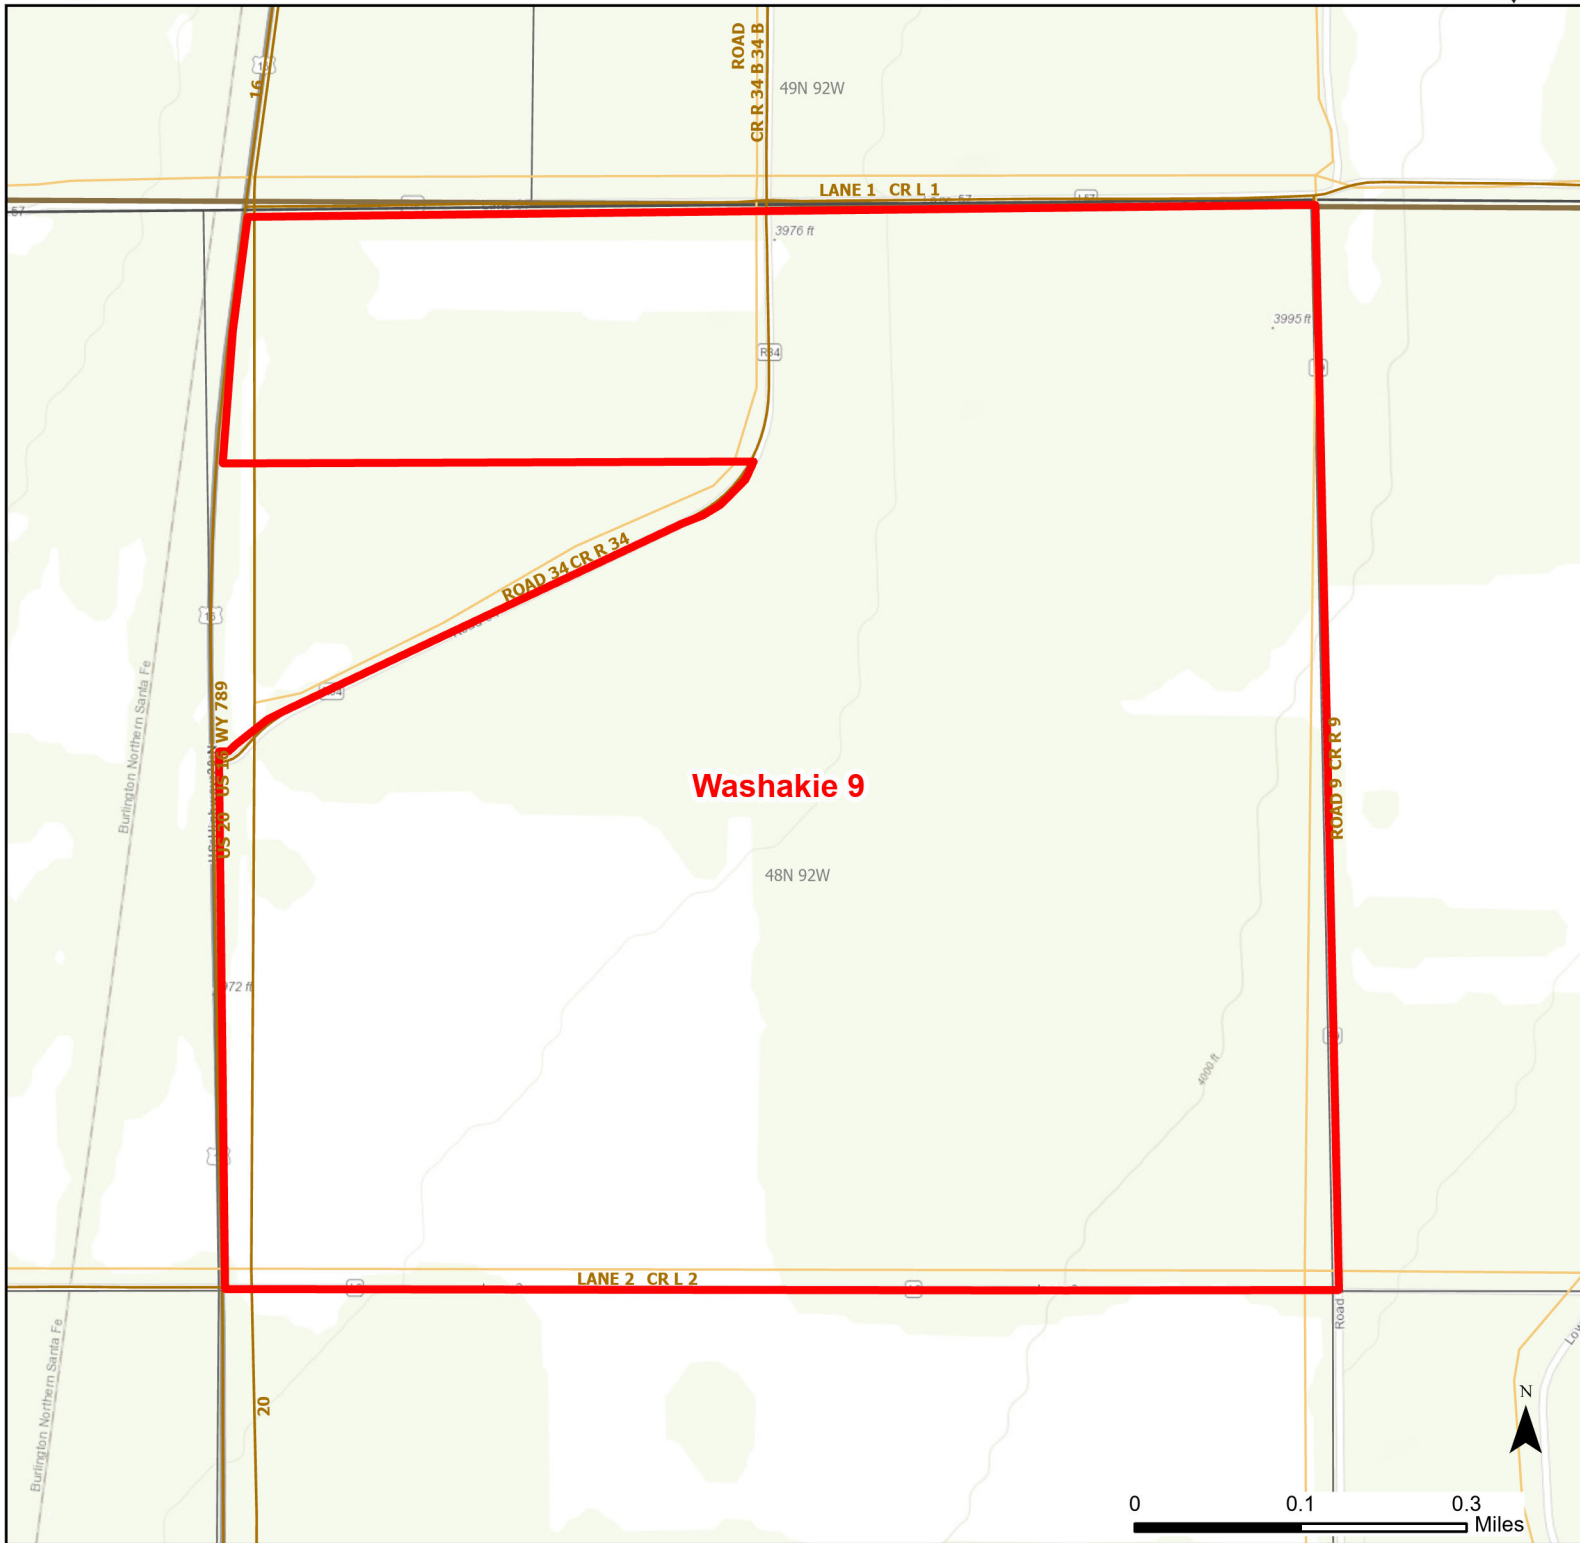

Washakie 9 Walk-in Hunting Area

Access Dates:
8/15 - 02/28
2024 Hunt Season

Parking	Closed Road	Boundary	Limited Range Weapons and Archery	State
Road Closed	WIA Use Only	Archery Only	Other	DOD
Coupon Box	Roads	County Boundaries	CLOSED	BLM
Gate	County Boundaries			Forest Service
Open Road				Wyoming Game & Fish Dept.
Special Conditions Apply				Private

Species allowed to hunt: Waterfowl, Pheasant, Sandhill Crane, Doves, Partridge, Antelope, Deer

Rules: Parking along county road only. Except on unharvested crops, portable blinds may be used on a daily basis. Blinds must have owner's name and contact info affixed and may not be left in the field overnight. No hunting in pastures with livestock.

This map is for visual use, assistance and general location only, does not represent a survey, and is not to be used for legal conveyance. Hunt Area boundaries are approximate, consult Game and Fish Hunting Regulations for descriptions and restrictions. Access to these private lands for any commercial activity must be gained by contacting the individual landowner(s) directly.