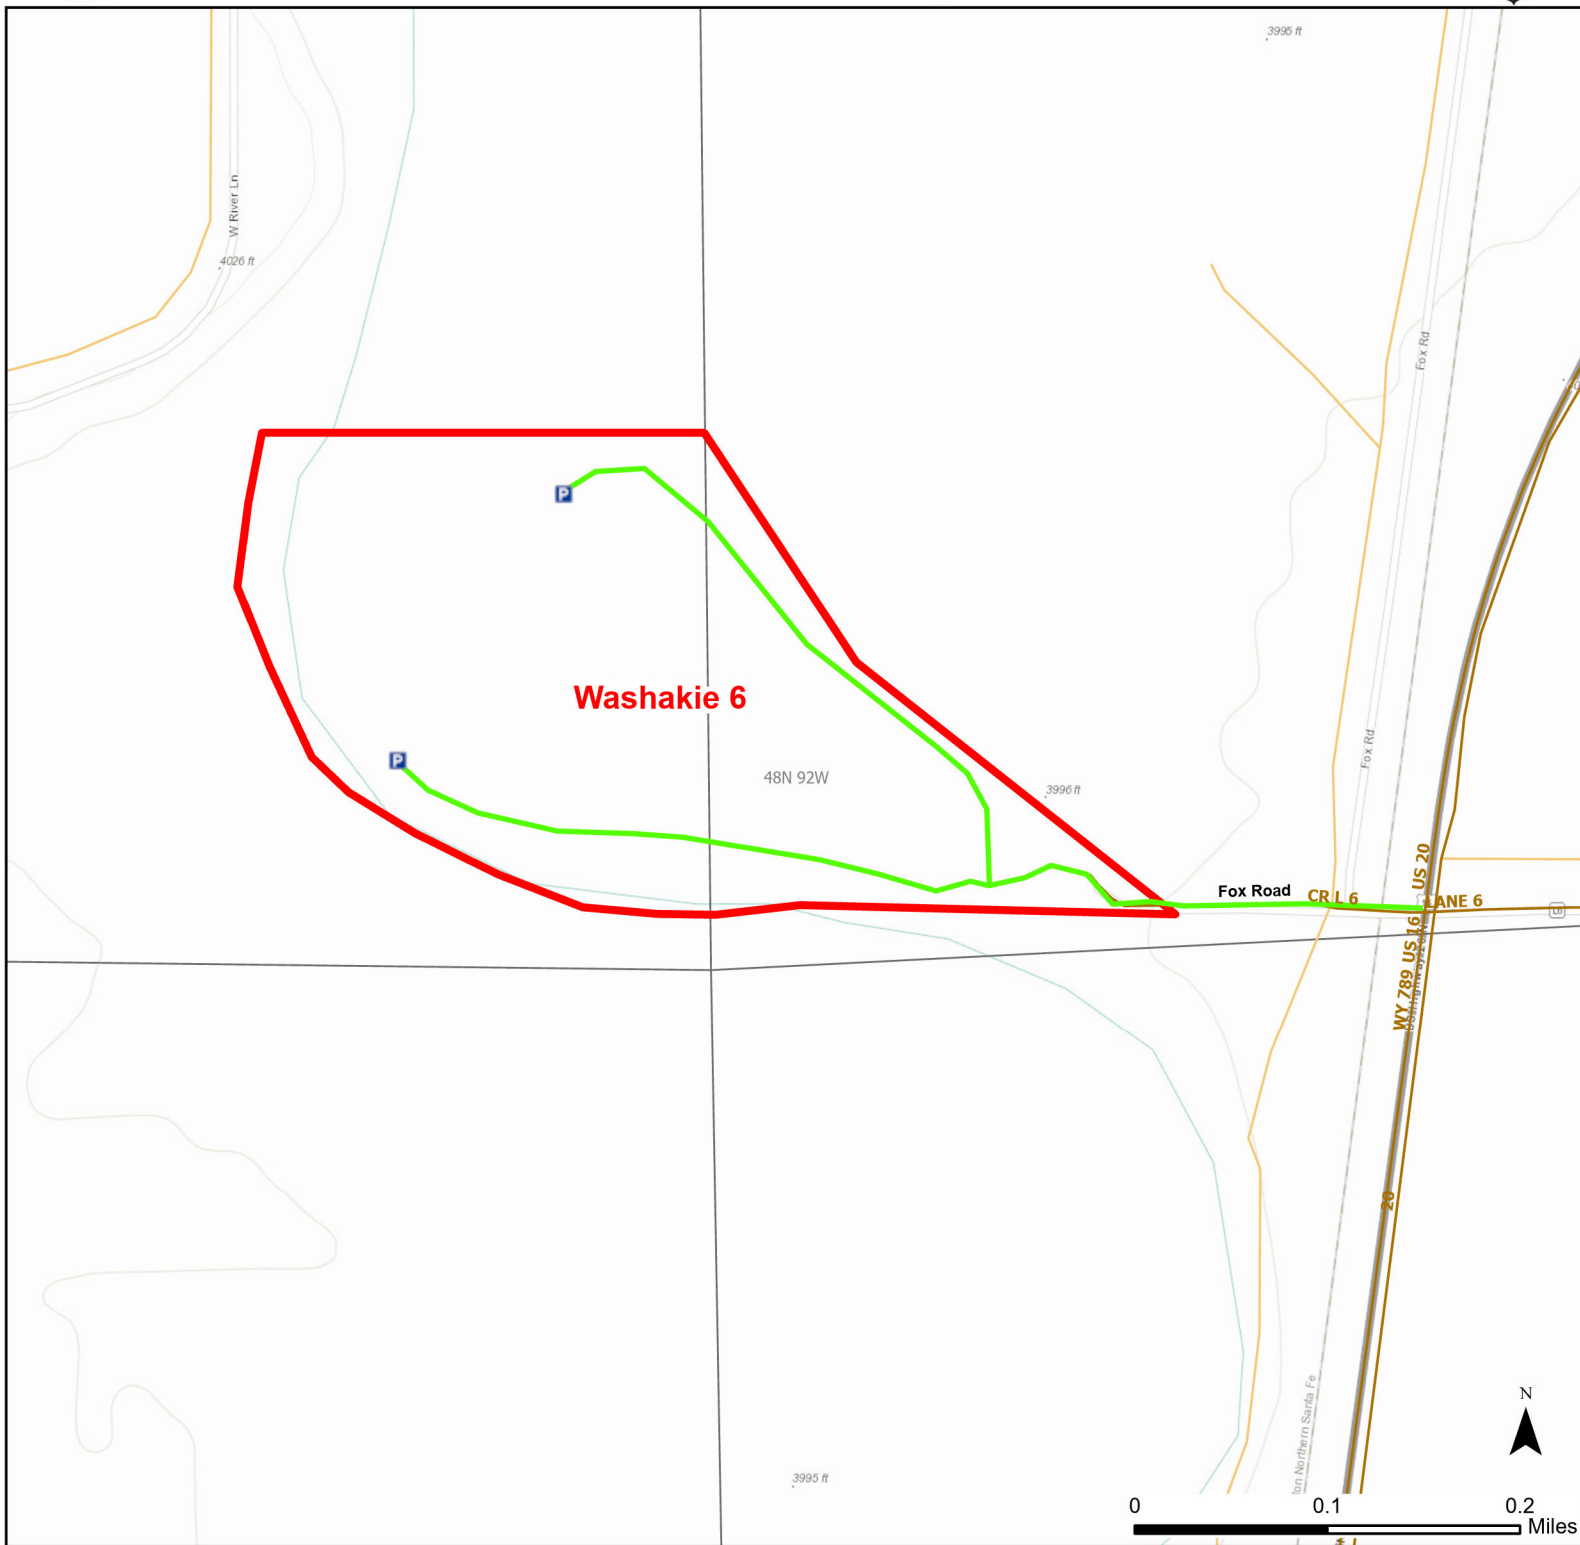

Washakie 6 Walk-in Hunting Area

Access Dates:
09/01 - 02/28
2024 Hunt Season

Parking	Closed Road	Boundary	Limited Range Weapons and Archery	State
Road Closed	WIA Use Only	Archery Only	Other	DOD
Coupon Box	Roads	County Boundaries	CLOSED	BLM
Gate	Open Road			Forest Service
Special Conditions Apply				Wyoming Game & Fish Dept.
				Private

Species allowed to hunt: Waterfowl, Pheasant, Deer

Rules: Portable blinds may be used on a daily basis. Blinds must have owner's name and contact info affixed and may not be left in the field overnight. Motorized vehicle access limited to designated roads only. Designated roads are marked with a white arrow.

This map is for visual use, assistance and general location only, does not represent a survey, and is not to be used for legal conveyance. Hunt Area boundaries are approximate, consult Game and Fish Hunting Regulations for descriptions and restrictions. Access to these private lands for any commercial activity must be gained by contacting the individual landowner(s) directly.