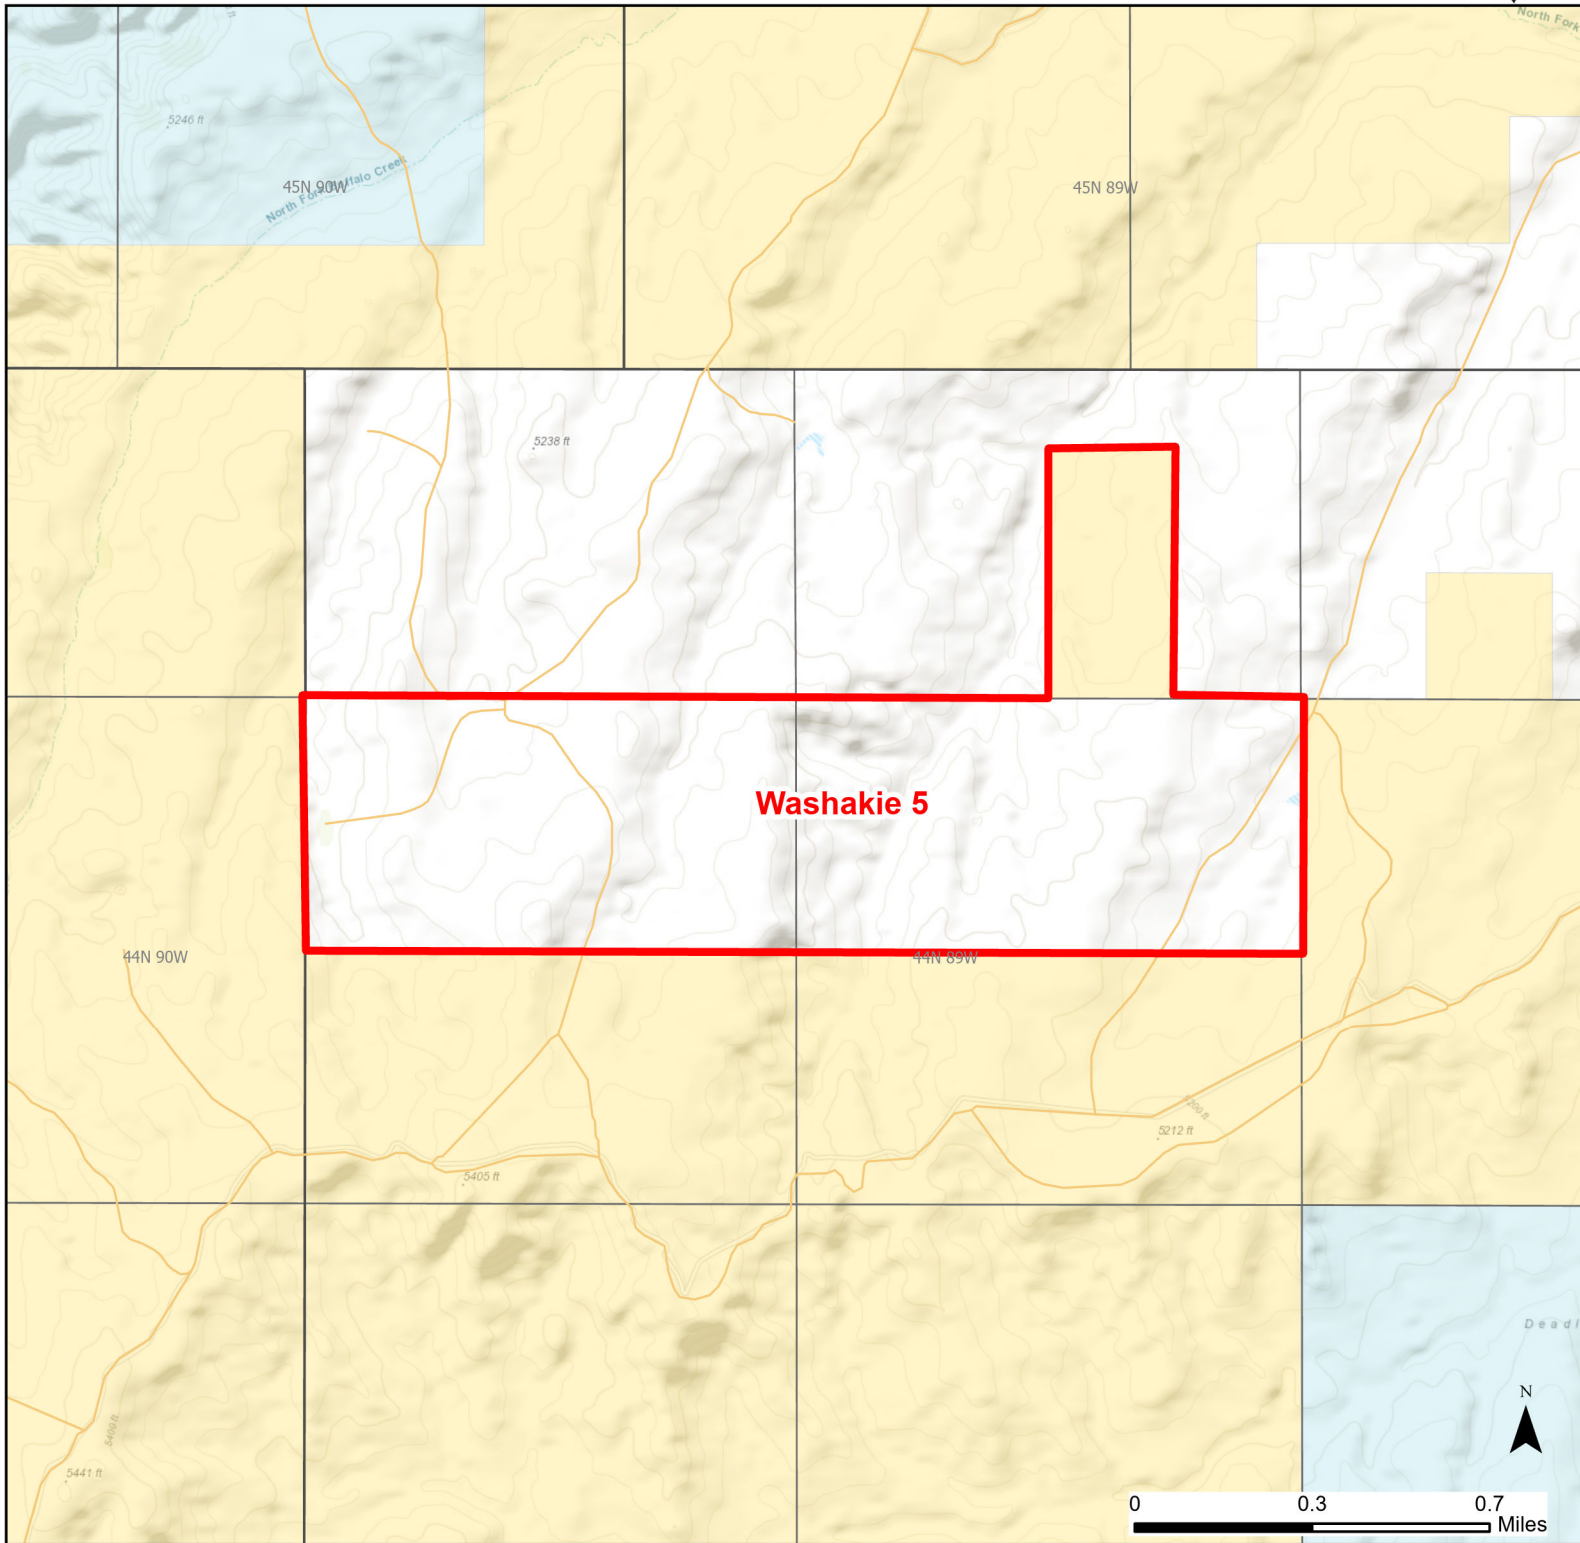

Washakie 5 Walk-in Hunting Area

Access Dates:
08/15 - 12/21
2024 Hunt Season

Parking	Closed Road	Boundary	Limited Range Weapons and Archery	State
Road Closed	WIA Use Only	Archery Only	Other	DOD
Coupon Box	Roads	County Boundaries	CLOSED	BLM
Gate	Open Road			Forest Service
Special Conditions Apply				Wyoming Game & Fish Dept.
				Private

Species allowed to hunt: antelope, deer, elk

Rules: Motorized vehicle access allowed on established roads only. Predator hunting allowed during daylight hours only. Travel restricted to highways and county roads when conditions are wet or muddy.

This map is for visual use, assistance and general location only, does not represent a survey, and is not to be used for legal conveyance. Hunt Area boundaries are approximate, consult Game and Fish Hunting Regulations for descriptions and restrictions. Access to these private lands for any commercial activity must be gained by contacting the individual landowner(s) directly.